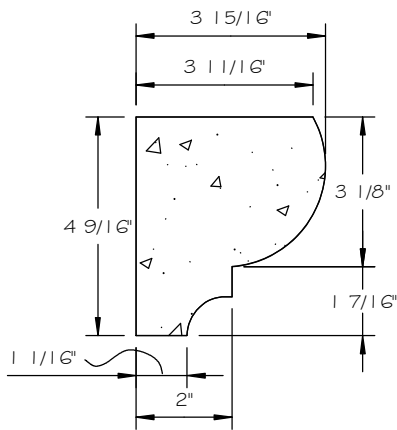

STONE CAST INC.

2300 KARBACH "B" HOUSTON TX 77092

Office: 713-683-6780 * Fax: 713-683-6749 * www.houstonstonecast.com

BEACON HILL 4 1/2" SILL RETURNS

SCALE AS NOTED

SECTION
SCALE 4" = 1' 0"

FRONT VIEW
SCALE 3/4" = 1' 0"

ISOMETRIC VIEW
(LEFT RETURN SHOWN)
NOT TO SCALE

STANDARD DIMENSIONS AVAILABLE

SIZE	ITEM #
4 1/2"	DG2L4.5 (12" LONG)
4 1/2"	DG2R4.5 (12" LONG)
4 1/2"	DG2L4.5A (36 1/2" LONG)
4 1/2"	DG2R4.5A (36 1/2" LONG)

4 1/2" BEACON HILL SILL RETURNS
ITEM # DG2L4.5 (LEFT)
ITEM # DG2R4.5 (RIGHT)
FOR STUCCO APPLICATIONS