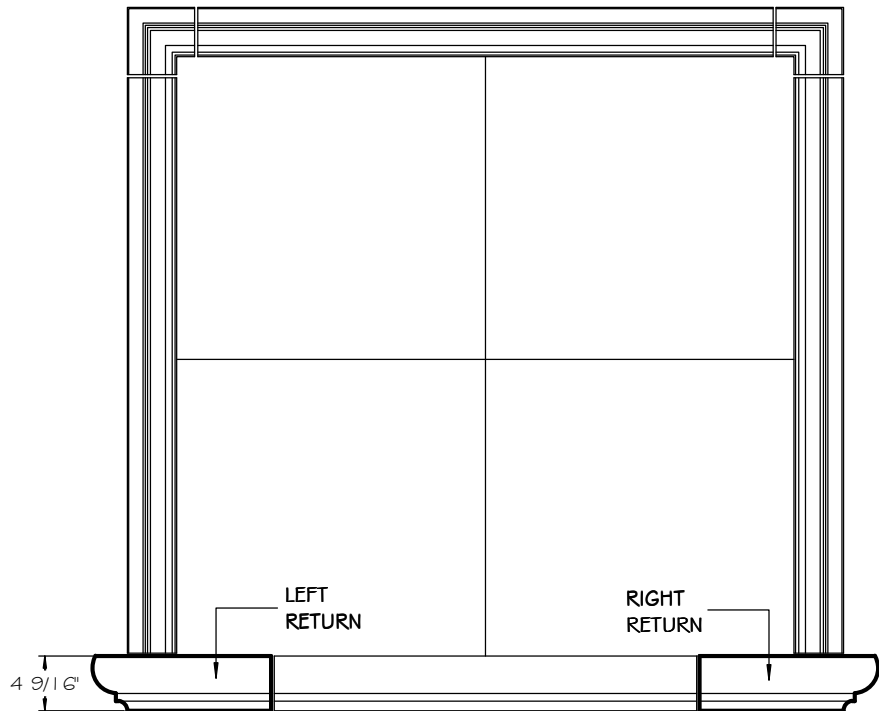

STONE CAST INC.

2300 KARBACH "B" HOUSTON TX 77092

Office: 713-683-6780 * Fax: 713-683-6749 * www.houstonstonecast.com

BEACON HILL 4 1/2" SILL RETURNS

SCALE AS NOTED

SECTION
SCALE 4" = 1' 0"

FRONT VIEW
SCALE 3/4" = 1' 0"

ISOMETRIC VIEW
(LEFT RETURN SHOWN)
NOT TO SCALE

STANDARD DIMENSIONS AVAILABLE

SIZE	ITEM #
4 1/2"	DG2L4.5 (12" LONG)
4 1/2"	DG2R4.5 (12" LONG)
4 1/2"	DG2L4.5A (36 1/2" LONG)
4 1/2"	DG2R4.5A (36 1/2" LONG)