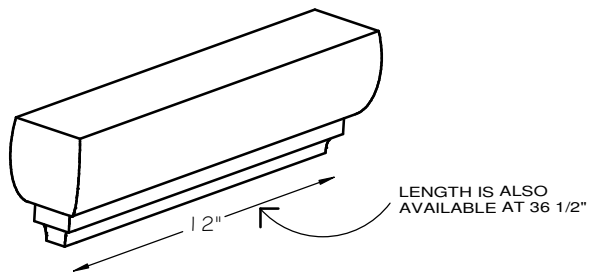

STONE CAST INC.

2300 KARBACH "B" HOUSTON TX 77092

Office: 713-683-6780 * Fax: 713-683-6749 * www.houstonstonecast.com

BEACON HILL 4 1/2" SILL RETURNS

SCALE AS NOTED

SECTION
SCALE 4" = 1' 0"

FRONT VIEW
SCALE 3/4" = 1' 0"

ISOMETRIC VIEW
(LEFT RETURN SHOWN)
NOT TO SCALE

STANDARD DIMENSIONS AVAILABLE

SIZE	ITEM #
4 1/2"	DG2L4.5 (12" LONG)
4 1/2"	DG2R4.5 (12" LONG)
4 1/2"	DG2L4.5A (36 1/2" LONG)
4 1/2"	DG2R4.5A (36 1/2" LONG)