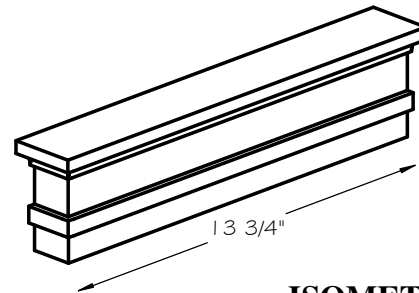

STONE CAST INC.

2300 KARBACH "B" HOUSTON TX 77092

Office: 713-683-6780 * Fax: 713-683-6749 * www.houstonstonecast.com

BLOCK 4" SILL RETURNS

SCALE AS NOTED

STANDARD DIMENSIONS AVAILABLE

SIZE	ITEM #
4"	D4GL04
4"	D4GR04

4" BLOCK SILL RETURNS

ITEM # D4GL04 (LEFT)

ITEM # D4GR04 (RIGHT)

FOR BRICK, STONE (NATURAL OR CULTURED)

* STUCCO APPLICATIONS