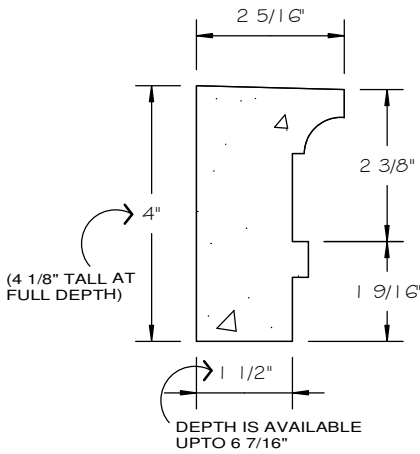

# BLOCK 4" SILL RETURNS

SCALE AS NOTED

## SECTION

SCALE 4" = 1' 0"

## FRONT VIEW

SCALE 3/4" = 1' 0"

## STANDARD DIMENSIONS AVAILABLE

SIZE	ITEM #
4"	D4GL04
4"	D4GR04