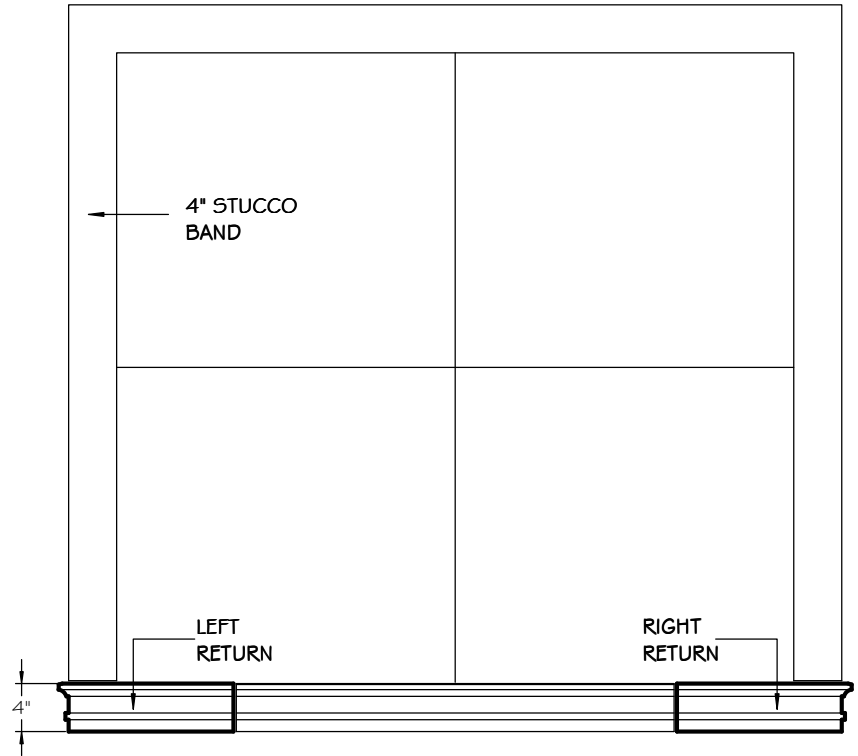

# BLOCK 4" SILL RETURNS

SCALE AS NOTED

## SECTION

SCALE 4" = 1' 0"

## ISOMETRIC VIEW

NOT TO SCALE

## STANDARD DIMENSIONS AVAILABLE

SIZE	ITEM #
4"	D4GL04
4"	D4GR04