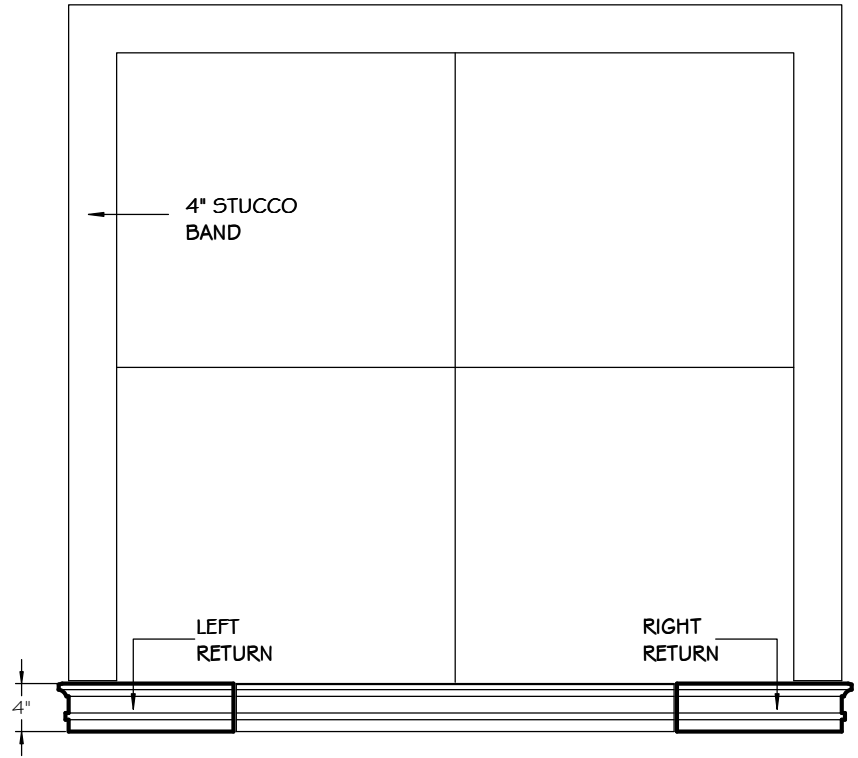

STONE CAST INC.

2300 KARBACH "B" HOUSTON TX 77092

Office: 713-683-6780 * Fax: 713-683-6749 * www.houstonstonecast.com

BLOCK 4" SILL RETURNS

SCALE AS NOTED

STANDARD DIMENSIONS AVAILABLE

SIZE	ITEM #
4"	D4GL04
4"	D4GR04

4" BLOCK SILL RETURNS

ITEM # D4GL04 (LEFT)

ITEM # D4GR04 (RIGHT)

FOR BRICK, STONE (NATURAL OR CULTURED)

* STUCCO APPLICATIONS