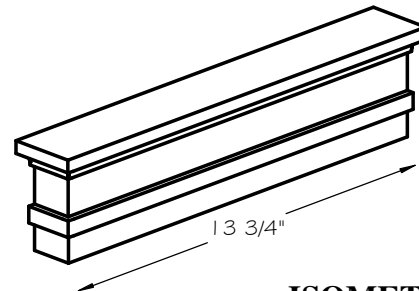

# BLOCK 4" SILL RETURNS

SCALE AS NOTED

## SECTION

SCALE 4" = 1' 0"

## FRONT VIEW

SCALE 3/4" = 1' 0"

## ISOMETRIC VIEW

NOT TO SCALE