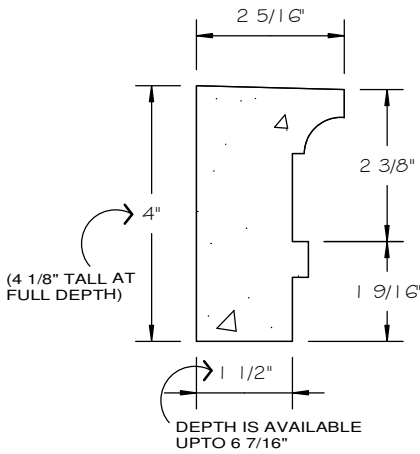

STONE CAST INC.

2300 KARBACH "B" HOUSTON TX 77092

Office: 713-683-6780 * Fax: 713-683-6749 * www.houstonstonecast.com

BLOCK 4" SILL RETURNS

SCALE AS NOTED

STANDARD DIMENSIONS AVAILABLE

SIZE	ITEM #
4"	D4GL04
4"	D4GR04

4" BLOCK SILL RETURNS

ITEM # D4GL04 (LEFT)

ITEM # D4GR04 (RIGHT)

FOR BRICK, STONE (NATURAL OR CULTURED)

* STUCCO APPLICATIONS