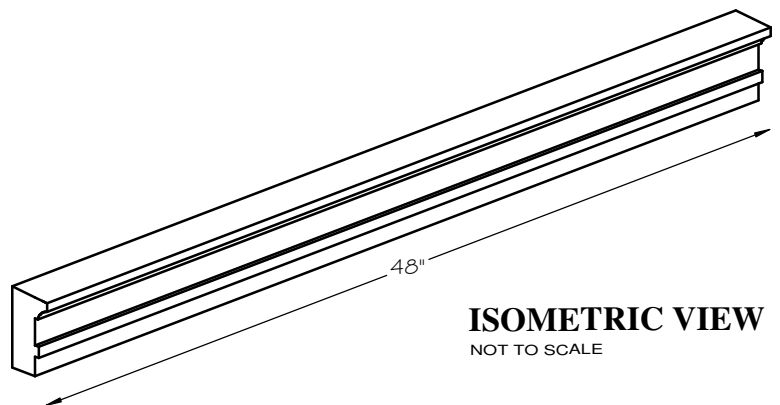

STONE CAST INC.

2300 KARBACH "B" HOUSTON TX 77092

Office: 713-683-6780 * Fax: 713-683-6749 * www.houstonstonecast.com

BLOCK 4" SILL STRAIGHT

SCALE AS NOTED

SECTION
SCALE 4" = 1' 0"

FRONT VIEW
SCALE 3/4" = 1' 0"

ISOMETRIC VIEW
NOT TO SCALE

STANDARD DIMENSIONS AVAILABLE

SIZE	ITEM #
4" x 48"L	D46-04

4" BLOCK SILL STRAIGHT

ITEM # D46-04

FOR BRICK, STONE (NATURAL OR CULTURED)

* STUCCO APPLICATIONS