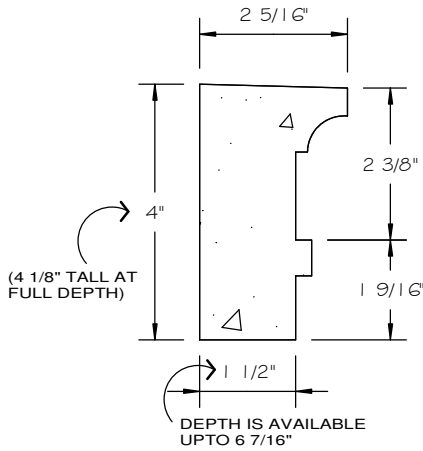

STONE CAST INC.

2300 KARBACH "B" HOUSTON TX 77092

Office: 713-683-6780 * Fax: 713-683-6749 * www.houstonstonecast.com

BLOCK 4" SILL STRAIGHT

SCALE AS NOTED

SECTION
SCALE 4" = 1' 0"

FRONT VIEW
SCALE 3/4" = 1' 0"

ISOMETRIC VIEW
NOT TO SCALE

STANDARD DIMENSIONS AVAILABLE

SIZE	ITEM #
4" x 48"L	D46-04

4" BLOCK SILL STRAIGHT

ITEM # D46-04

FOR BRICK, STONE (NATURAL OR CULTURED)

* STUCCO APPLICATIONS