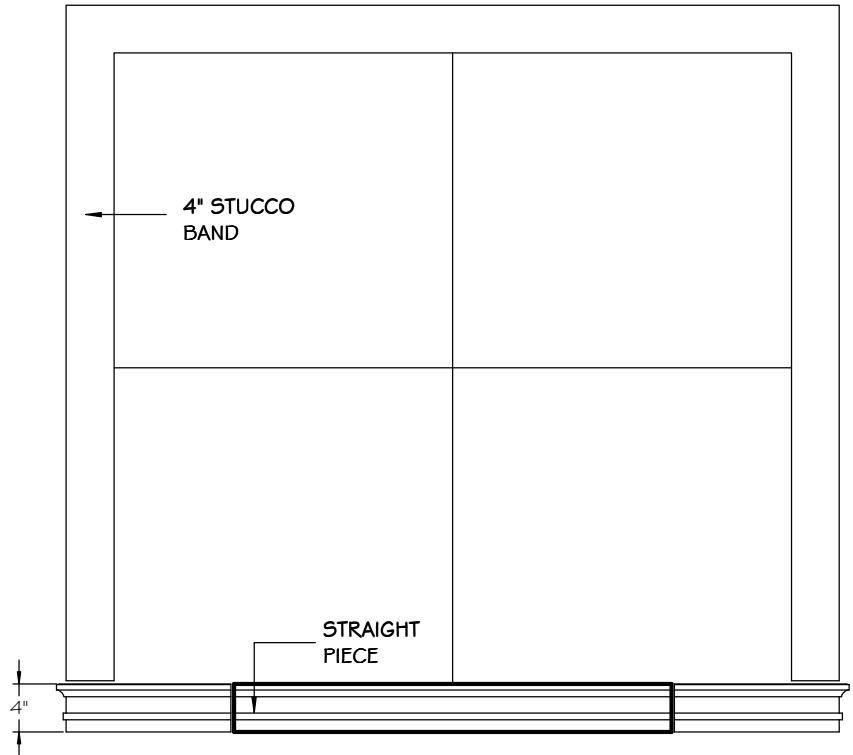

STONE CAST INC.

2300 KARBACH "B" HOUSTON TX 77092

Office: 713-683-6780 * Fax: 713-683-6749 * www.houstonstonecast.com

BLOCK 4" SILL STRAIGHT

SCALE AS NOTED

SECTION
SCALE 4" = 1' 0"

FRONT VIEW
SCALE 3/4" = 1' 0"

ISOMETRIC VIEW
NOT TO SCALE

STANDARD DIMENSIONS AVAILABLE

SIZE	ITEM #
4" x 48"L	D46-04

4" BLOCK SILL STRAIGHT

ITEM # D46-04

FOR BRICK, STONE (NATURAL OR CULTURED)

* STUCCO APPLICATIONS