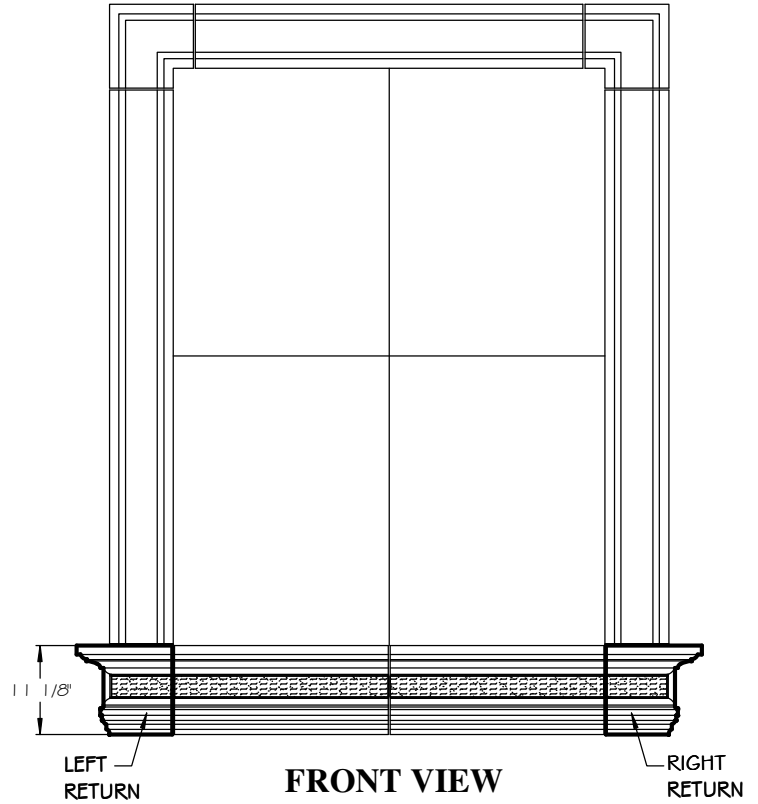

# DAVID 11" SILL RETURNS

SCALE AS NOTED

**SECTION**  
SCALE 3" = 1' 0"

**FRONT VIEW**  
SCALE 3/4" = 1' 0"

**ISOMETRIC VIEW**  
(LEFT RETURN SHOWN)  
NOT TO SCALE

## STANDARD DIMENSIONS AVAILABLE

SIZE	ITEM #
11"	DIOR11
11"	DIOR11