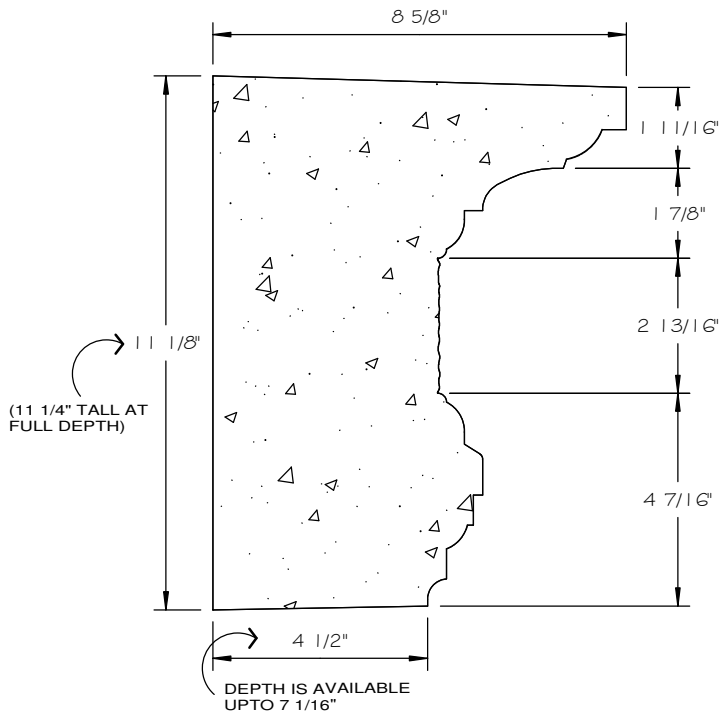

# DAVID 11" SILL RETURNS

SCALE AS NOTED

**SECTION**  
SCALE 3" = 1' 0"

**FRONT VIEW**  
SCALE 3/4" = 1' 0"

**ISOMETRIC VIEW**  
(LEFT RETURN SHOWN)  
NOT TO SCALE

## STANDARD DIMENSIONS AVAILABLE

SIZE	ITEM #
11"	DIOR11
11"	DIOR11