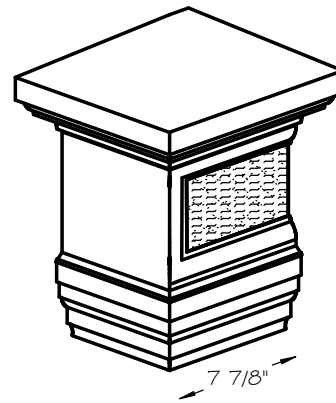

# DAVID 11" SILL RETURNS

SCALE AS NOTED

**SECTION**  
SCALE 3" = 1' 0"

**FRONT VIEW**  
SCALE 3/4" = 1' 0"

**ISOMETRIC VIEW**  
(LEFT RETURN SHOWN)  
NOT TO SCALE

## STANDARD DIMENSIONS AVAILABLE

SIZE	ITEM #
11"	DIOR11
11"	DIOR11