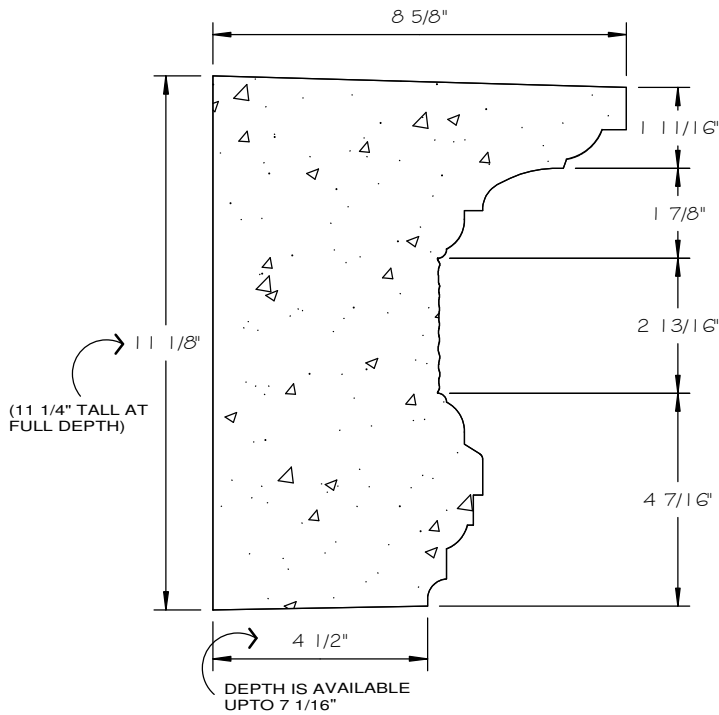

STONE CAST INC.

2300 KARBACH "B" HOUSTON TX 77092

Office: 713-683-6780 * Fax: 713-683-6749 * www.houstonstonecast.com

DAVID 11" SILL STRAIGHT

SCALE AS NOTED

STANDARD DIMENSIONS AVAILABLE

SIZE	ITEM #
11" x 48"L	D10-11

11" DAVID SILL STRAIGHT

ITEM # D10-11

FOR BRICK, STONE (NATURAL OR CULTURED)

‡ STUCCO APPLICATIONS