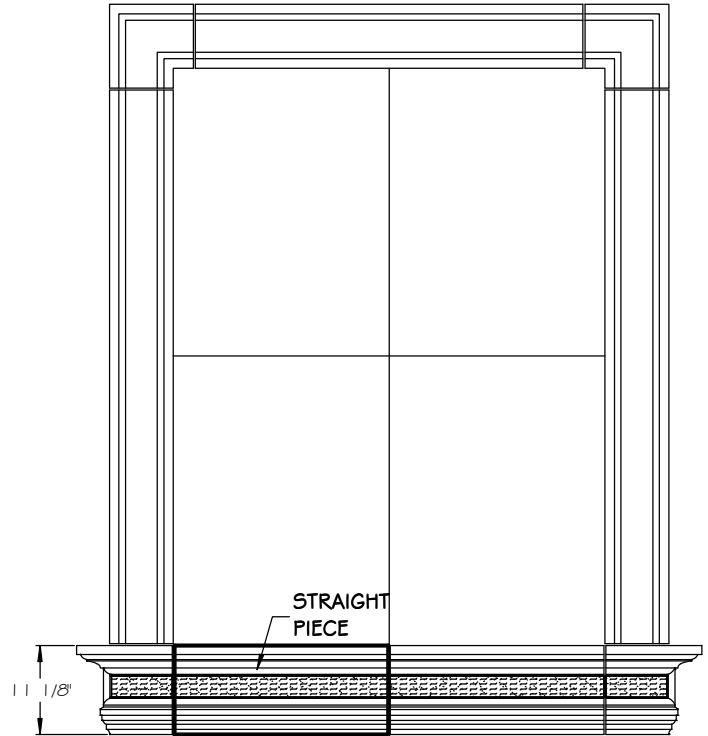

STONE CAST INC.

2300 KARBACH "B" HOUSTON TX 77092

Office: 713-683-6780 * Fax: 713-683-6749 * www.houstonstonecast.com

DAVID 11" SILL STRAIGHT

SCALE AS NOTED

STANDARD DIMENSIONS AVAILABLE

SIZE	ITEM #
11" x 48"L	D10-11

11" DAVID SILL STRAIGHT

ITEM # D10-11

FOR BRICK, STONE (NATURAL OR CULTURED)

‡ STUCCO APPLICATIONS