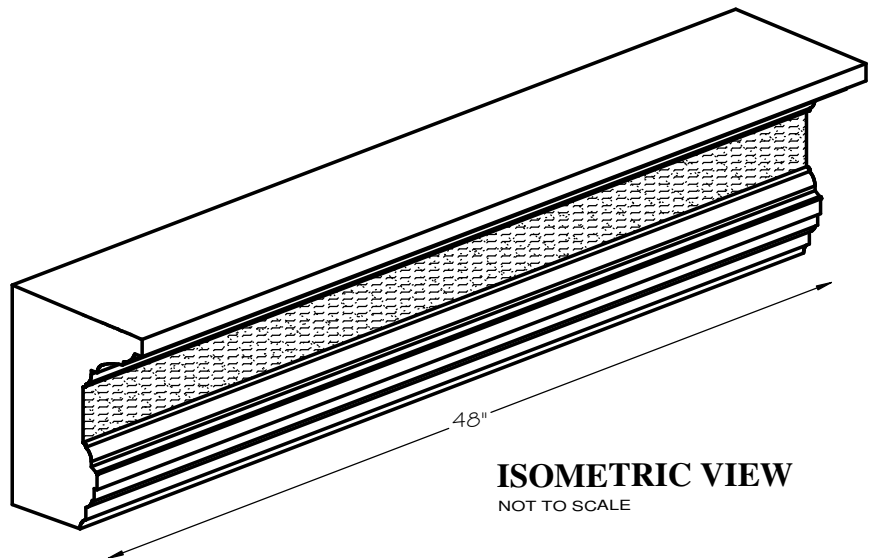

STONE CAST INC.

2300 KARBACH "B" HOUSTON TX 77092

Office: 713-683-6780 * Fax: 713-683-6749 * www.houstonstonecast.com

DAVID 11" SILL STRAIGHT

SCALE AS NOTED

STANDARD DIMENSIONS AVAILABLE

SIZE	ITEM #
11" x 48"L	D10-11

11" DAVID SILL STRAIGHT

ITEM # D10-11

FOR BRICK, STONE (NATURAL OR CULTURED)

‡ STUCCO APPLICATIONS