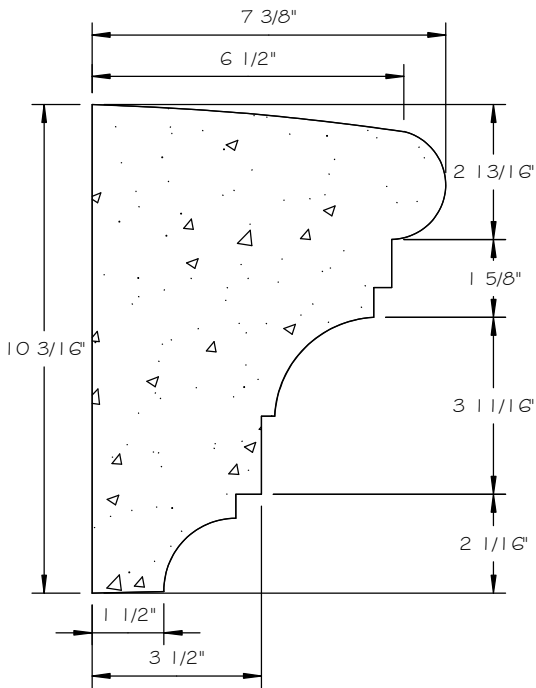

STONE CAST INC.

2300 KARBACH "B" HOUSTON TX 77092

Office: 713-683-6780 * Fax: 713-683-6749 * www.houstonstonecast.com

FLORENZA 10" SILL RETURNS

SCALE AS NOTED

SECTION

SCALE 3" = 1' 0"

FRONT VIEW

SCALE 3/4" = 1' 0"

ISOMETRIC VIEW

(LEFT RETURN SHOWN)
NOT TO SCALE

STANDARD DIMENSIONS AVAILABLE

SIZE	ITEM #
9"	D03L09
9"	D03R09
10"	D03L10
10"	D03R10

10" FLORENZA SILL RETURNS

ITEM # D03L10 (LEFT)

ITEM # D03R10 (RIGHT)