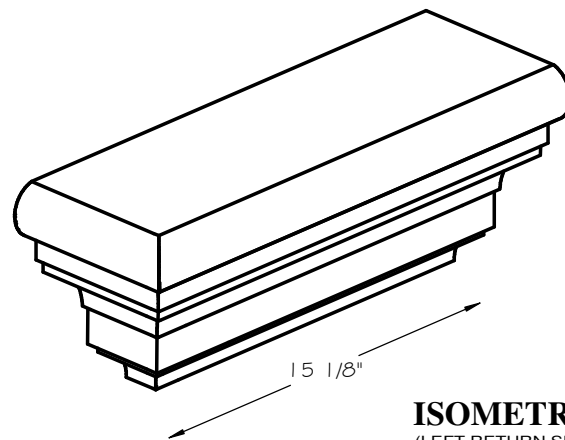

STONE CAST INC.

2300 KARBACH "B" HOUSTON TX 77092

Office: 713-683-6780 * Fax: 713-683-6749 * www.houstonstonecast.com

FLORENZA 10" SILL RETURNS

SCALE AS NOTED

SECTION

SCALE 3" = 1' 0"

FRONT VIEW

SCALE 3/4" = 1' 0"

ISOMETRIC VIEW

(LEFT RETURN SHOWN)
NOT TO SCALE

STANDARD DIMENSIONS AVAILABLE

SIZE	ITEM #
9"	D03L09
9"	D03R09
10"	D03L10
10"	D03R10

10" FLORENZA SILL RETURNS

ITEM # D03L10 (LEFT)

ITEM # D03R10 (RIGHT)