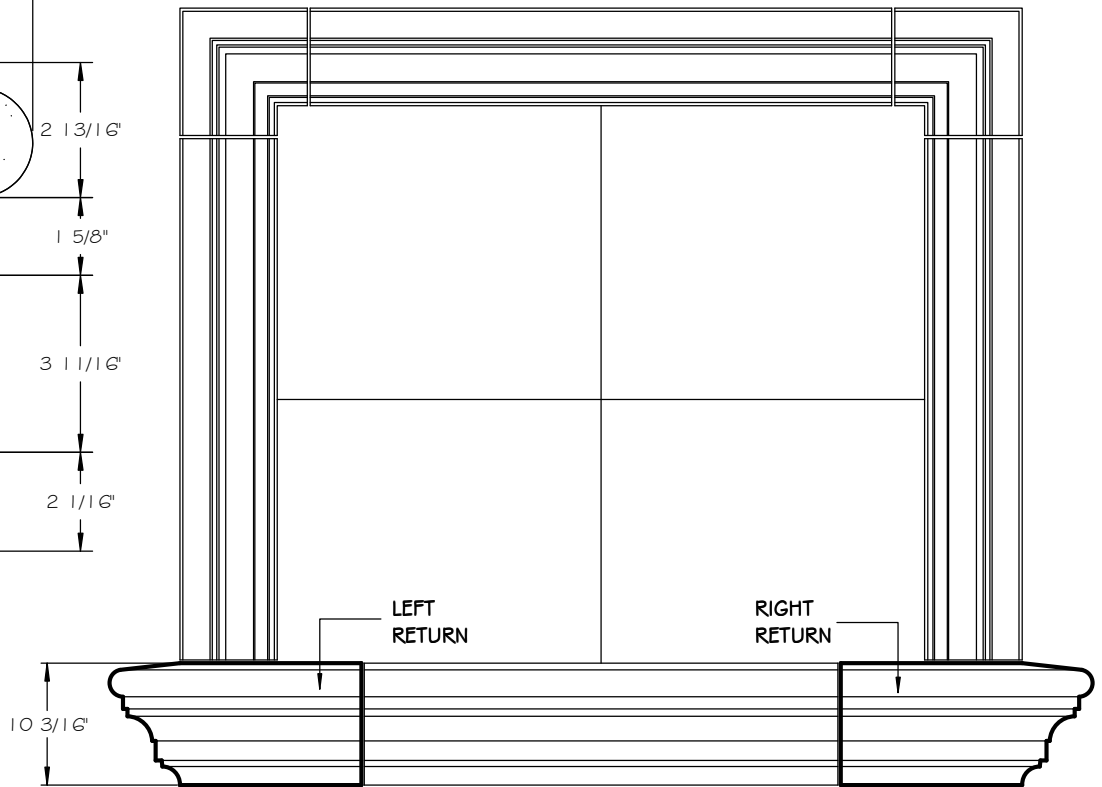

STONE CAST INC.

2300 KARBACH "B" HOUSTON TX 77092

Office: 713-683-6780 * Fax: 713-683-6749 * www.houstonstonecast.com

FLORENZA 10" SILL RETURNS

SCALE AS NOTED

SECTION

SCALE 3" = 1' 0"

FRONT VIEW

SCALE 3/4" = 1' 0"

ISOMETRIC VIEW

(LEFT RETURN SHOWN)
NOT TO SCALE

STANDARD DIMENSIONS AVAILABLE

SIZE	ITEM #
9"	D03L09
9"	D03R09
10"	D03L10
10"	D03R10

10" FLORENZA SILL RETURNS

ITEM # D03L10 (LEFT)

ITEM # D03R10 (RIGHT)