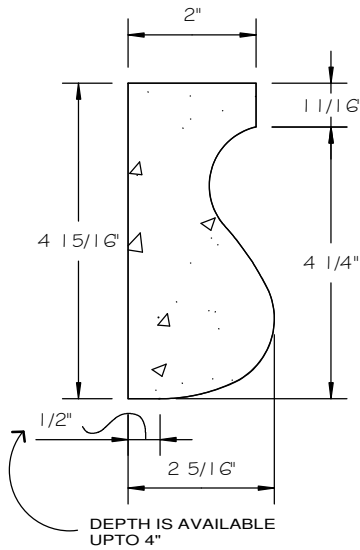

# ANDREW 5" SURROUND CORNER

SCALE AS NOTED

## STANDARD DIMENSIONS AVAILABLE

SIZE	ITEM #
5"	A118C05
6"	A118C06

## 5" ANDREW SURROUND CORNER

ITEM # A118C05

FOR BRICK, STONE (NATURAL OR CULTURED)