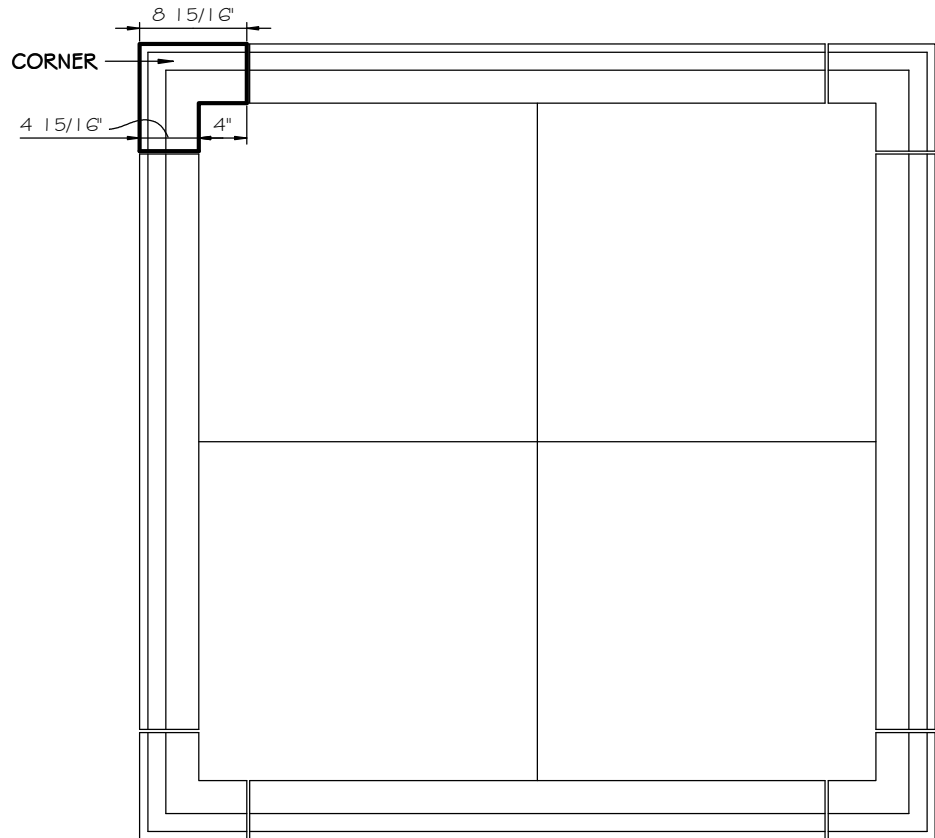

# ANDREW 5" SURROUND CORNER

SCALE AS NOTED

## STANDARD DIMENSIONS AVAILABLE

SIZE	ITEM #
5"	A118C05
6"	A118C06

## 5" ANDREW SURROUND CORNER

ITEM # A118C05

FOR BRICK, STONE (NATURAL OR CULTURED)