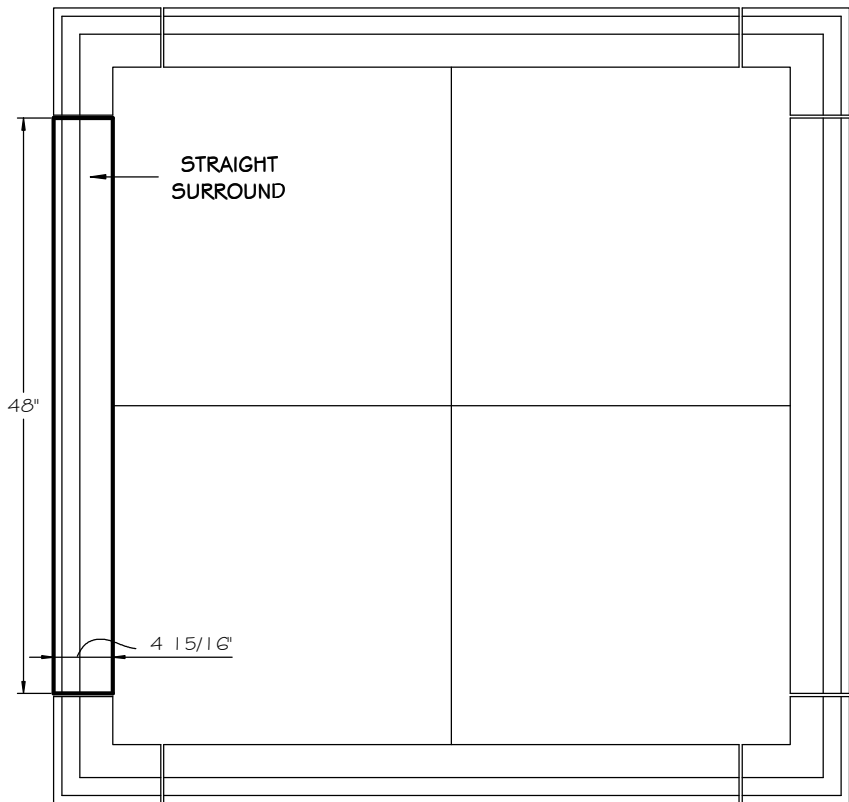

STONE CAST INC.

2300 KARBACH "B" HOUSTON TX 77092

Office: 713-683-6780 * Fax: 713-683-6749 * www.houstonstonecast.com

ANDREW 5" SURROUND STRAIGHT

SCALE AS NOTED

STANDARD DIMENSIONS AVAILABLE

SIZE	ITEM #
5"W x 48"L	A118-05
6"W x 60"L	A118-06

5" ANDREW SURROUND STRAIGHT

ITEM # A118-05

FOR BRICK, STONE (NATURAL OR CULTURED)

STUCCO APPLICATIONS