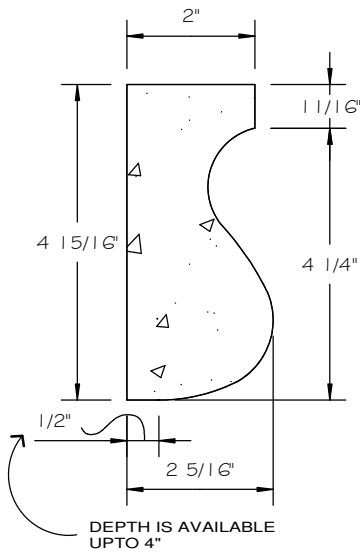

STONE CAST INC.

2300 KARBACH "B" HOUSTON TX 77092

Office: 713-683-6780 * Fax: 713-683-6749 * www.houstonstonecast.com

ANDREW 5" SURROUND STRAIGHT

SCALE AS NOTED

STANDARD DIMENSIONS AVAILABLE

SIZE	ITEM #
5"W x 48"L	A118-05
6"W x 60"L	A118-06

5" ANDREW SURROUND STRAIGHT

ITEM # A118-05

FOR BRICK, STONE (NATURAL OR CULTURED)

STUCCO APPLICATIONS