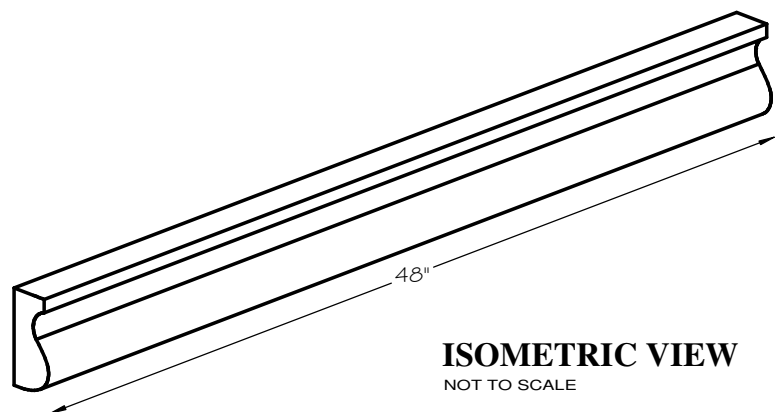

STONE CAST INC.

2300 KARBACH "B" HOUSTON TX 77092

Office: 713-683-6780 * Fax: 713-683-6749 * www.houstonstonecast.com

ANDREW 5" SURROUND STRAIGHT

SCALE AS NOTED

STANDARD DIMENSIONS AVAILABLE

SIZE	ITEM #
5"W x 48"L	A118-05
6"W x 60"L	A118-06

5" ANDREW SURROUND STRAIGHT

ITEM # A118-05

FOR BRICK, STONE (NATURAL OR CULTURED)

STUCCO APPLICATIONS