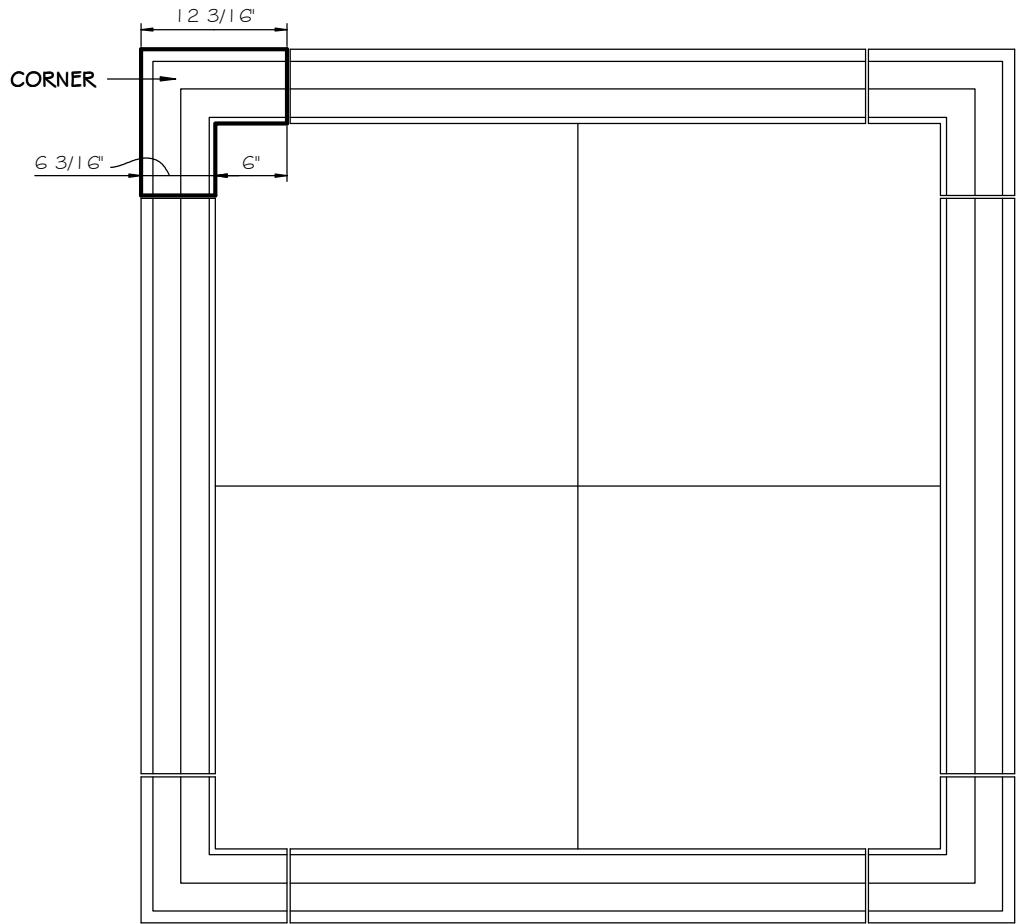

# ANDREW 6" SURROUND CORNER

SCALE AS NOTED

**SECTION**  
SCALE 4" = 1' 0"

**FRONT VIEW**  
SCALE 3/4" = 1' 0"

**ISOMETRIC VIEW**  
NOT TO SCALE

## STANDARD DIMENSIONS AVAILABLE

SIZE	ITEM #
5"	A118C05
6"	A118C06

## 6" ANDREW SURROUND CORNER

ITEM # A118C06

FOR BRICK, STONE (NATURAL OR CULTURED)