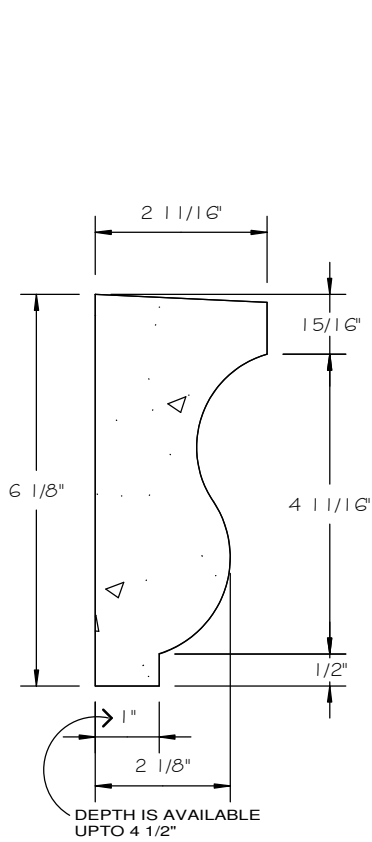

# ANDREW 6" SURROUND CORNER

SCALE AS NOTED

**SECTION**  
SCALE 4" = 1' 0"

**FRONT VIEW**  
SCALE 3/4" = 1' 0"

**ISOMETRIC VIEW**  
NOT TO SCALE

## STANDARD DIMENSIONS AVAILABLE

SIZE	ITEM #
5"	A118C05
6"	A118C06

## 6" ANDREW SURROUND CORNER

ITEM # A118C06

FOR BRICK, STONE (NATURAL OR CULTURED)