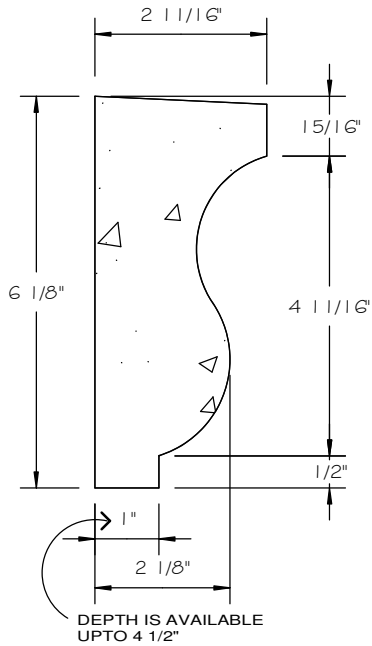

STONE CAST INC.

2300 KARBACH "B" HOUSTON TX 77092

Office: 713-683-6780 * Fax: 713-683-6749 * www.houstonstonecast.com

ANDREW 6" SURROUND STRAIGHT

SCALE AS NOTED

SECTION
SCALE 4" = 1' 0"

FRONT VIEW
SCALE 3/4" = 1' 0"

ISOMETRIC VIEW
NOT TO SCALE

STANDARD DIMENSIONS AVAILABLE

SIZE	ITEM #
5"W x 48"L	A118-05
6"W x 60"L	A118-06

6" ANDREW SURROUND STRAIGHT

ITEM # A118-06

FOR BRICK, STONE (NATURAL OR CULTURED)

STUCCO APPLICATIONS