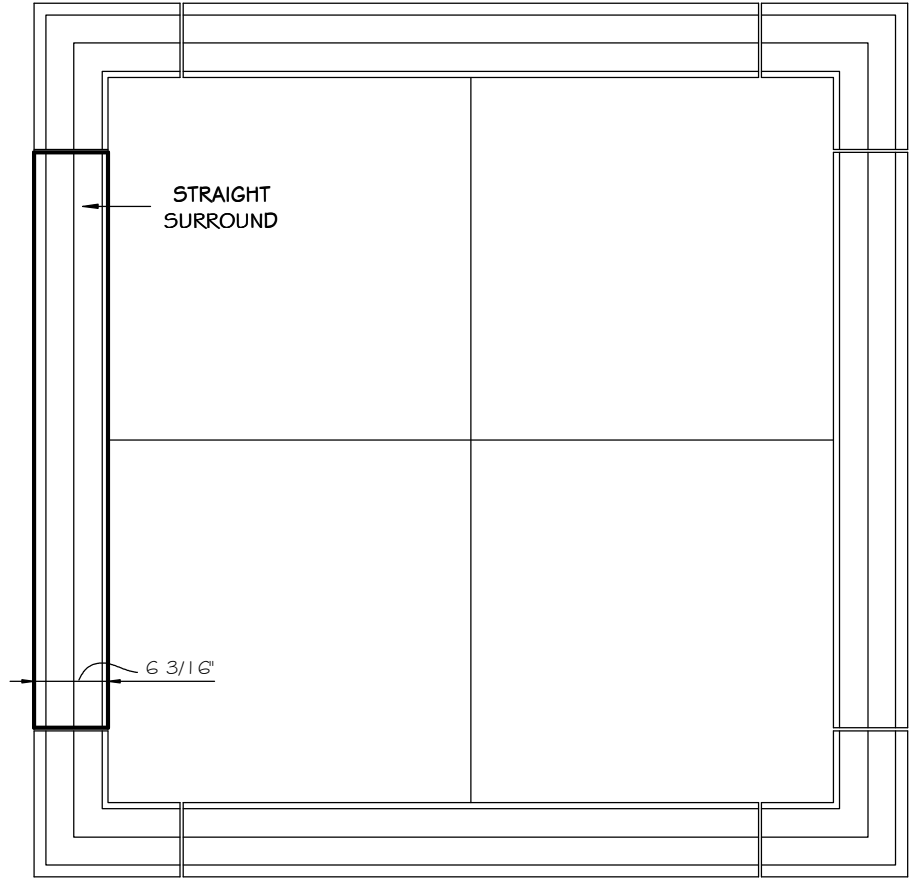

STONE CAST INC.

2300 KARBACH "B" HOUSTON TX 77092

Office: 713-683-6780 * Fax: 713-683-6749 * www.houstonstonecast.com

ANDREW 6" SURROUND STRAIGHT

SCALE AS NOTED

SECTION
SCALE 4" = 1' 0"

FRONT VIEW
SCALE 3/4" = 1' 0"

ISOMETRIC VIEW
NOT TO SCALE

STANDARD DIMENSIONS AVAILABLE

SIZE	ITEM #
5"W x 48"L	A118-05
6"W x 60"L	A118-06

6" ANDREW SURROUND STRAIGHT

ITEM # A118-06

FOR BRICK, STONE (NATURAL OR CULTURED)

STUCCO APPLICATIONS