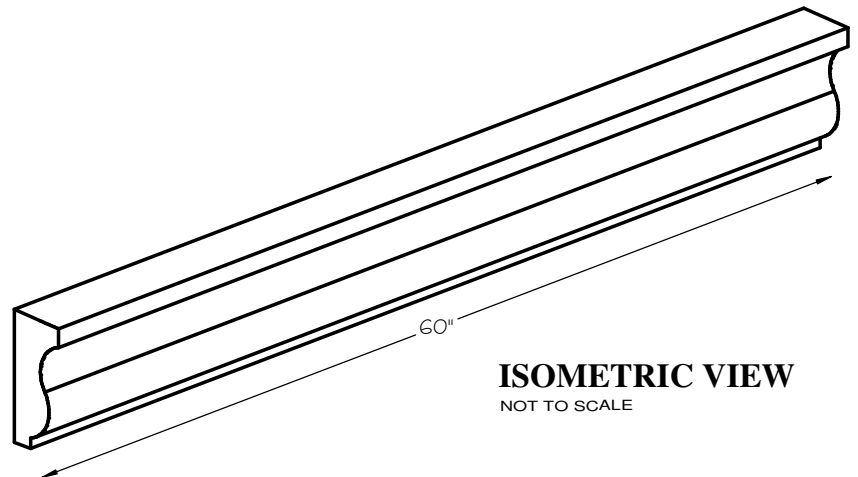

STONE CAST INC.

2300 KARBACH "B" HOUSTON TX 77092

Office: 713-683-6780 * Fax: 713-683-6749 * www.houstonstonecast.com

ANDREW 6" SURROUND STRAIGHT

SCALE AS NOTED

SECTION
SCALE 4" = 1' 0"

FRONT VIEW
SCALE 3/4" = 1' 0"

ISOMETRIC VIEW
NOT TO SCALE

STANDARD DIMENSIONS AVAILABLE

SIZE	ITEM #
5"W x 48"L	A118-05
6"W x 60"L	A118-06

6" ANDREW SURROUND STRAIGHT

ITEM # A118-06

FOR BRICK, STONE (NATURAL OR CULTURED)

STUCCO APPLICATIONS