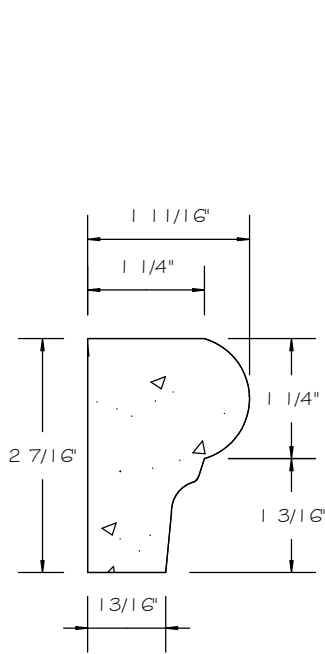

STONE CAST INC.

2300 KARBACH "B" HOUSTON TX 77092

Office: 713-683-6780 * Fax: 713-683-6749 * www.houstonstonecast.com

BULLNOSE 3" SURR. RADIUS CORNER

SCALE AS NOTED

STANDARD DIMENSIONS AVAILABLE

SIZE	ITEM #
3"	A7GRC03
7"	A7GRC07A

3" BULLNOSE SURR. RADIUS CORNER

ITEM # A7GRC03

FOR STUCCO APPLICATIONS