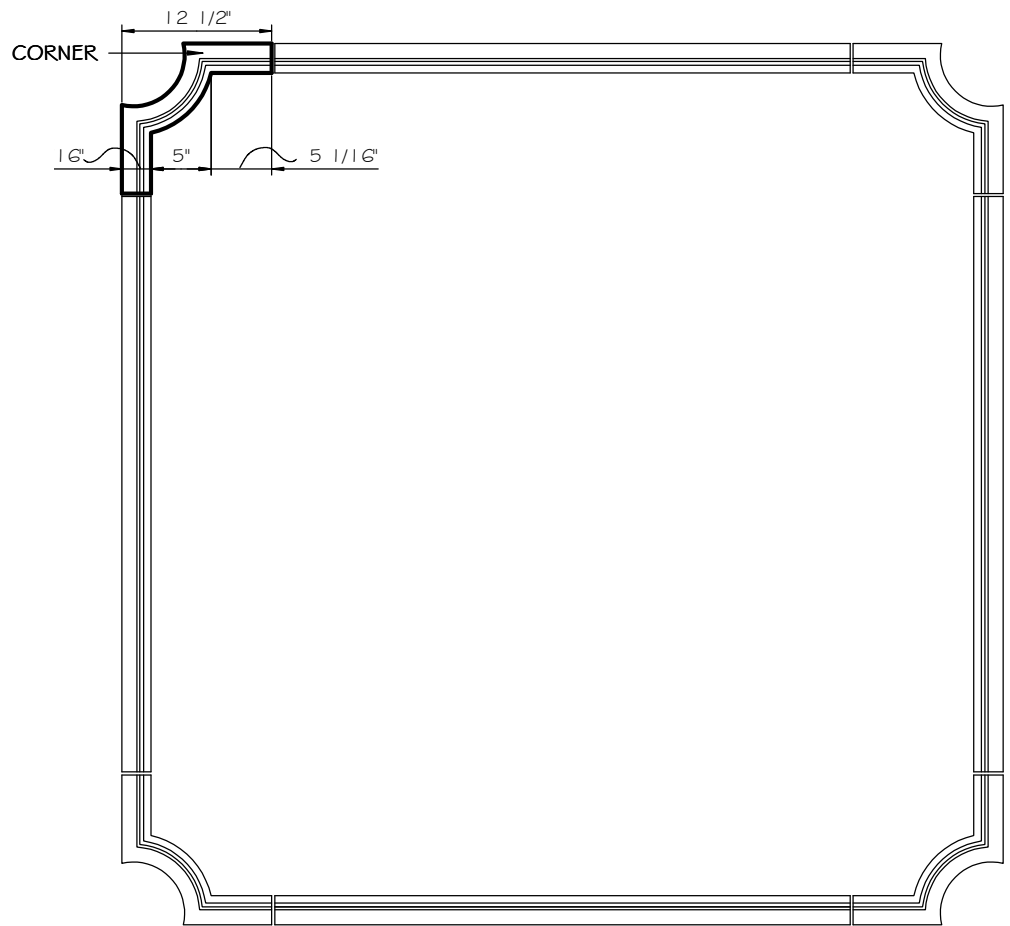

STONE CAST INC.

2300 KARBACH "B" HOUSTON TX 77092

Office: 713-683-6780 * Fax: 713-683-6749 * www.houstonstonecast.com

BULLNOSE 3" SURR. RADIUS CORNER

SCALE AS NOTED

STANDARD DIMENSIONS AVAILABLE

SIZE	ITEM #
3"	A7GRC03
7"	A7GRC07A

3" BULLNOSE SURR. RADIUS CORNER

ITEM # A7GRC03

FOR STUCCO APPLICATIONS