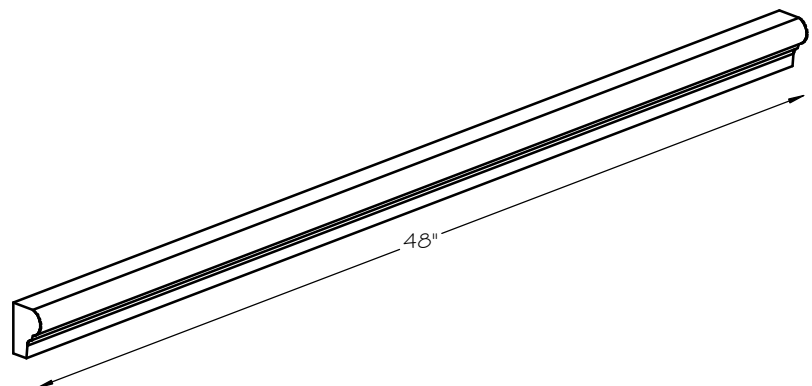

STONE CAST INC.

2300 KARBACH "B" HOUSTON TX 77092

Office: 713-683-6780 * Fax: 713-683-6749 * www.houstonstonecast.com

BULLNOSE 3" SURROUND STRAIGHT

SCALE AS NOTED

ISOMETRIC VIEW

NOT TO SCALE

STANDARD DIMENSIONS AVAILABLE

SIZE	ITEM #
3"W x 48"L	A76-03
7"W x 48"L	A76-07A

3" BULLNOSE SURROUND STRAIGHT

ITEM # A76-03

FOR STUCCO APPLICATIONS