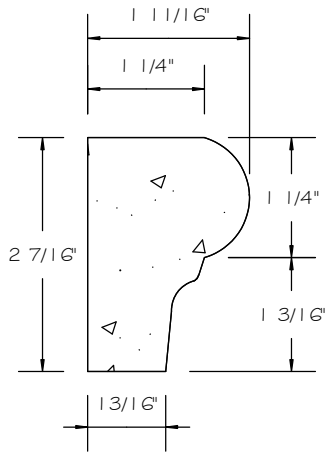

STONE CAST INC.

2300 KARBACH "B" HOUSTON TX 77092

Office: 713-683-6780 * Fax: 713-683-6749 * www.houstonstonecast.com

BULLNOSE 3" SURROUND STRAIGHT

SCALE AS NOTED

ISOMETRIC VIEW

NOT TO SCALE

STANDARD DIMENSIONS AVAILABLE

SIZE	ITEM #
3"W x 48"L	A76-03
7"W x 48"L	A76-07A

3" BULLNOSE SURROUND STRAIGHT

ITEM # A76-03

FOR STUCCO APPLICATIONS