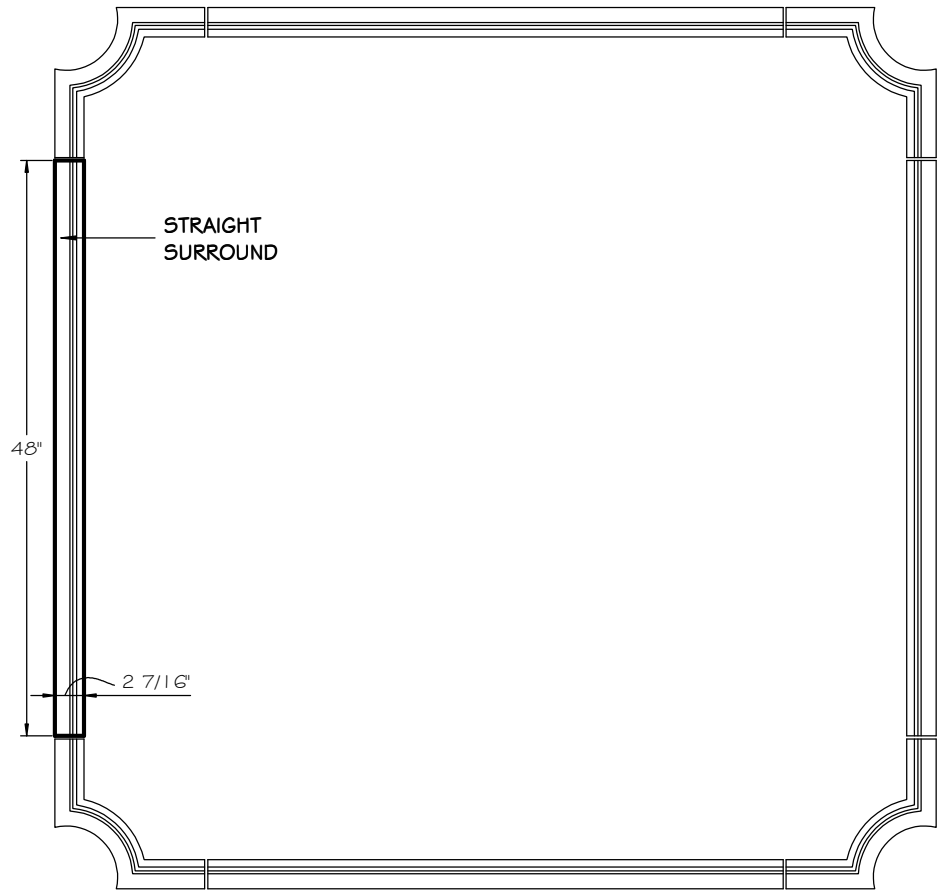

STONE CAST INC.

2300 KARBACH "B" HOUSTON TX 77092

Office: 713-683-6780 * Fax: 713-683-6749 * www.houstonstonecast.com

BULLNOSE 3" SURROUND STRAIGHT

SCALE AS NOTED

ISOMETRIC VIEW

NOT TO SCALE

STANDARD DIMENSIONS AVAILABLE

SIZE	ITEM #
3"W x 48"L	A76-03
7"W x 48"L	A76-07A

3" BULLNOSE SURROUND STRAIGHT

ITEM # A76-03

FOR STUCCO APPLICATIONS