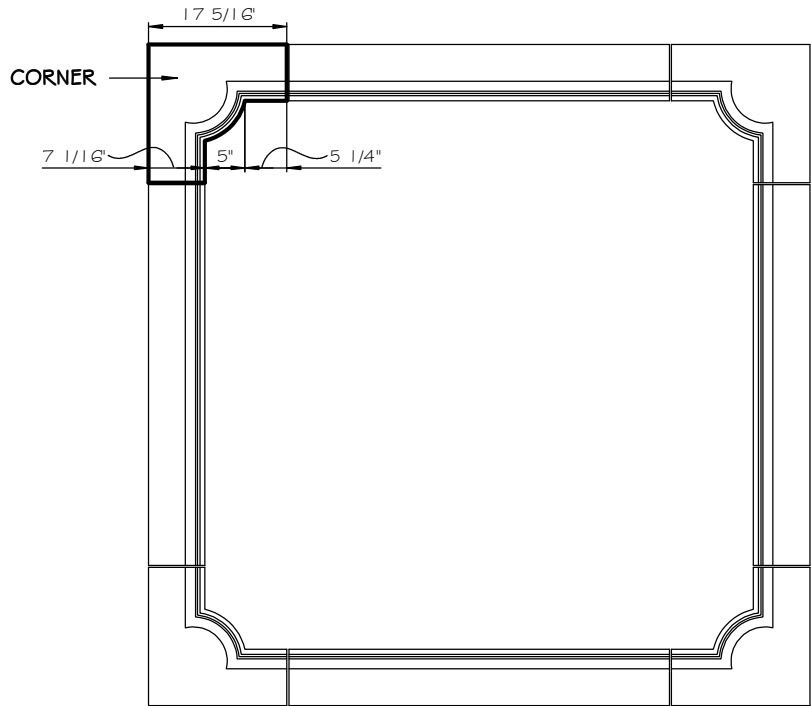

STONE CAST INC.

2300 KARBACH "B" HOUSTON TX 77092

Office: 713-683-6780 * Fax: 713-683-6749 * www.houstonstonecast.com

BULLNOSED SLAB 7" RADIUS CORNER

SCALE AS NOTED

SECTION

SCALE 4" = 1' 0"

FRONT VIEW

SCALE 1/2" = 1' 0"

ISOMETRIC VIEW

NOT TO SCALE

STANDARD DIMENSIONS AVAILABLE

SIZE	ITEM #
3"	A76RC03
7"	A76RC07A

7" BULLNOSED SLAB RADIUS CORNER

ITEM # A76RC07A

FOR STUCCO APPLICATIONS