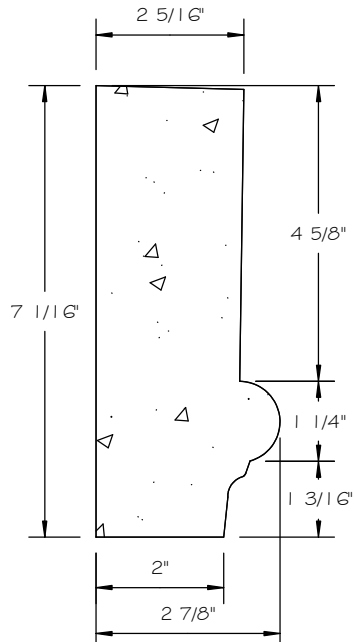

STONE CAST INC.

2300 KARBACH "B" HOUSTON TX 77092

Office: 713-683-6780 * Fax: 713-683-6749 * www.houstonstonecast.com

BULLNOSED SLAB 7" RADIUS CORNER

SCALE AS NOTED

SECTION

SCALE 4" = 1' 0"

FRONT VIEW

SCALE 1/2" = 1' 0"

ISOMETRIC VIEW

NOT TO SCALE

STANDARD DIMENSIONS AVAILABLE

SIZE	ITEM #
3"	A76RC03
7"	A76RC07A

7" BULLNOSED SLAB RADIUS CORNER

ITEM # A76RC07A

FOR STUCCO APPLICATIONS