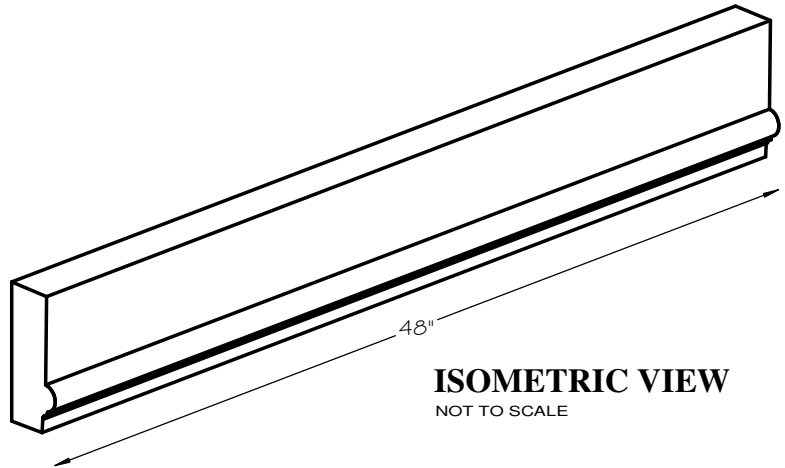

# BULLNOSED SLAB 7" SURROUND STRAIGHT

SCALE AS NOTED

**SECTION**

SCALE 4" = 1' 0"

**FRONT VIEW**

SCALE 1/2" = 1' 0"

**ISOMETRIC VIEW**

NOT TO SCALE

## STANDARD DIMENSIONS AVAILABLE

SIZE	ITEM #
3"W x 48"L	A76-03
7"W x 48"L	A76-07A