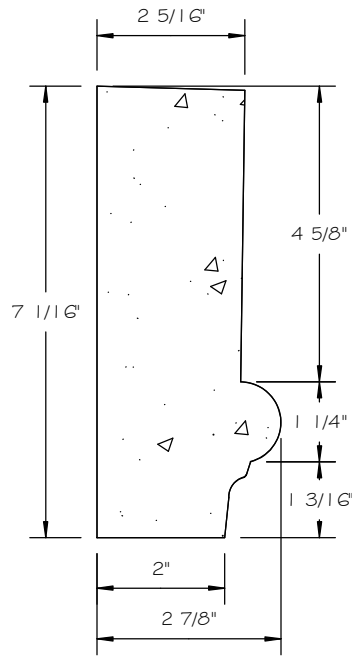

# BULLNOSED SLAB 7" SURROUND STRAIGHT

SCALE AS NOTED

**SECTION**

SCALE 4" = 1' 0"

**FRONT VIEW**

SCALE 1/2" = 1' 0"

**ISOMETRIC VIEW**

NOT TO SCALE

## STANDARD DIMENSIONS AVAILABLE

SIZE	ITEM #
3"W x 48"L	A76-03
7"W x 48"L	A76-07A

## 7" BULLNOSED SLAB SURROUND STRAIGHT

ITEM # A76-07A

FOR STUCCO APPLICATIONS