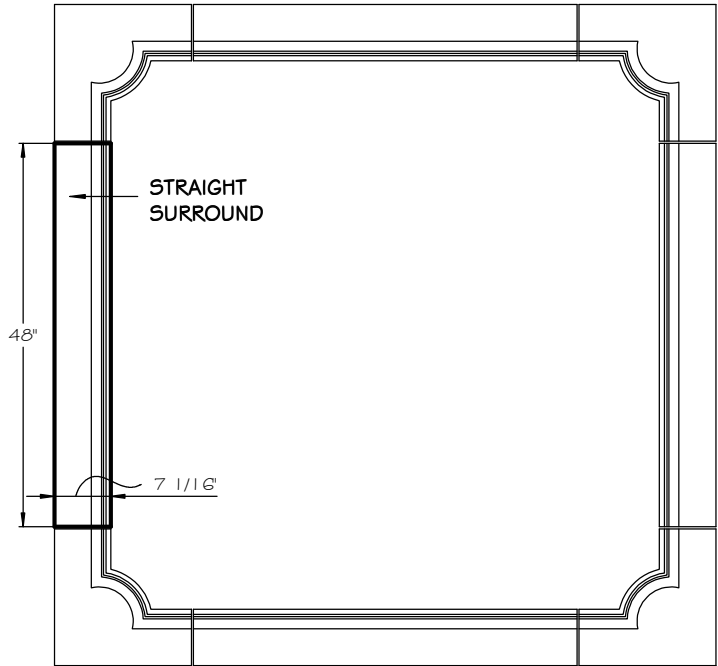

# BULLNOSED SLAB 7" SURROUND STRAIGHT

SCALE AS NOTED

**SECTION**

SCALE 4" = 1' 0"

**FRONT VIEW**

SCALE 1/2" = 1' 0"

**ISOMETRIC VIEW**

NOT TO SCALE

## STANDARD DIMENSIONS AVAILABLE

SIZE	ITEM #
3"W x 48"L	A76-03
7"W x 48"L	A76-07A