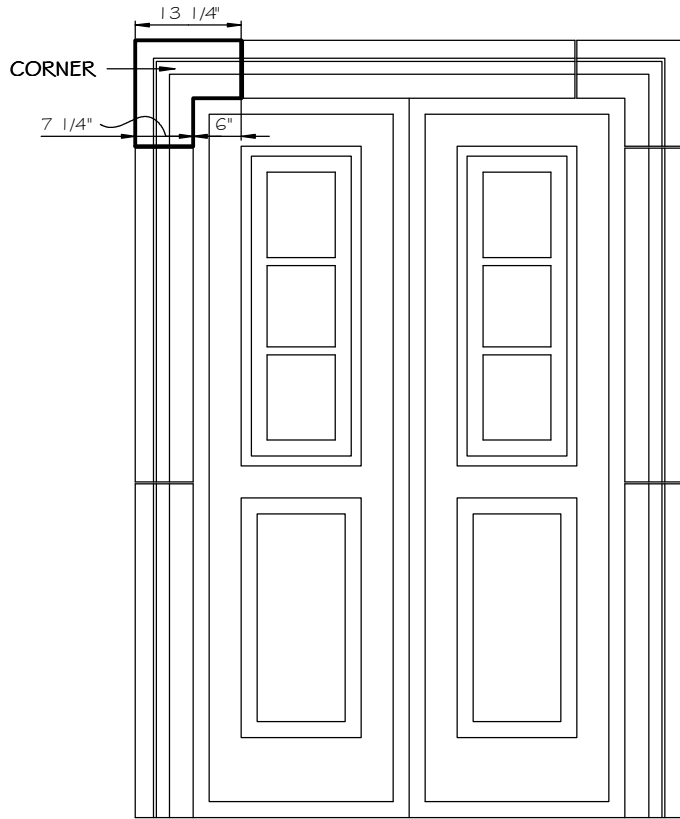

## SECTION

SCALE 3" = 1' 0"

## FRONT VIEW

SCALE 1/2" = 1' 0"

## ISOMETRIC VIEW

NOT TO SCALE

## STANDARD DIMENSIONS AVAILABLE

SIZE	ITEM #
7"	A09C07
9"	A09C09