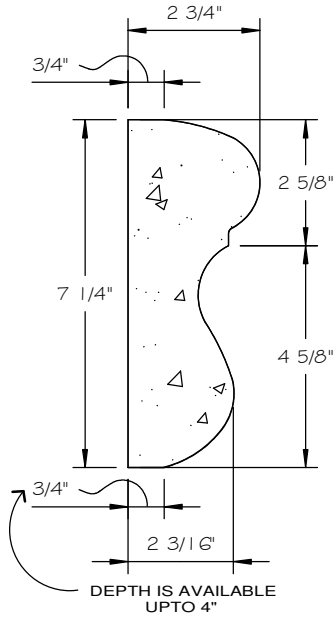

STONE CAST INC.

2300 KARBACH "B" HOUSTON TX 77092

Office: 713-683-6780 * Fax: 713-683-6749 * www.houstonstonecast.com

DUNNAM 7" SURROUND STRAIGHT

SCALE AS NOTED

STANDARD DIMENSIONS AVAILABLE

SIZE	ITEM #
7"W x 48"L	A09-07
9"W x 48"L	A09-09

7" DUNNAM SURROUND STRAIGHT

ITEM # A09-07

FOR BRICK, STONE (NATURAL OR CULTURED)

* STUCCO APPLICATIONS