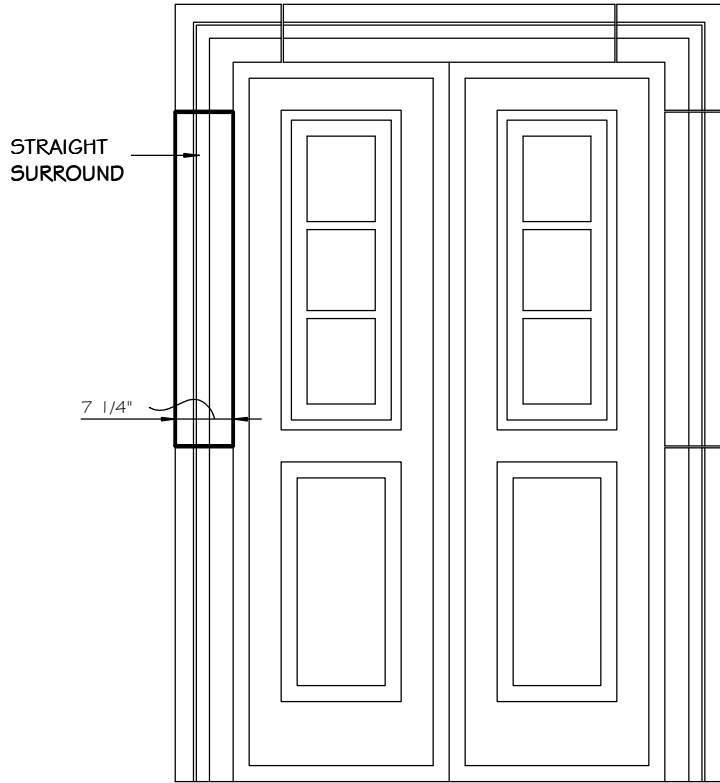

STONE CAST INC.

2300 KARBACH "B" HOUSTON TX 77092

Office: 713-683-6780 * Fax: 713-683-6749 * www.houstonstonecast.com

DUNNAM 7" SURROUND STRAIGHT

SCALE AS NOTED

STANDARD DIMENSIONS AVAILABLE

SIZE	ITEM #
7"W x 48"L	A09-07
9"W x 48"L	A09-09

7" DUNNAM SURROUND STRAIGHT

ITEM # A09-07

FOR BRICK, STONE (NATURAL OR CULTURED)

* STUCCO APPLICATIONS