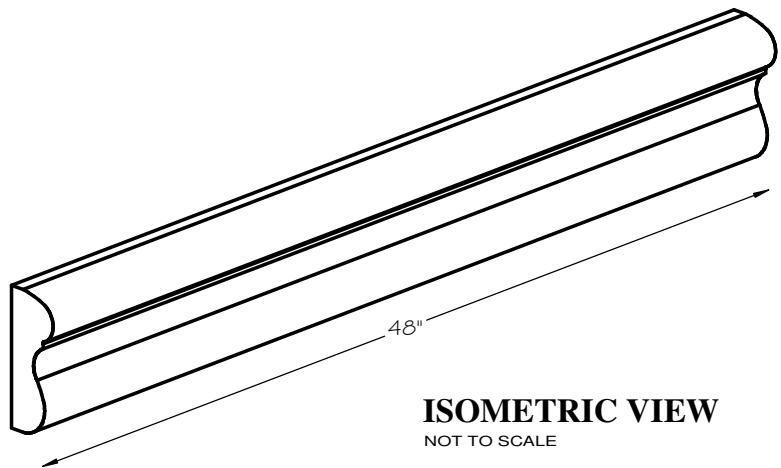

STONE CAST INC.

2300 KARBACH "B" HOUSTON TX 77092

Office: 713-683-6780 * Fax: 713-683-6749 * www.houstonstonecast.com

DUNNAM 7" SURROUND STRAIGHT

SCALE AS NOTED

STANDARD DIMENSIONS AVAILABLE

SIZE	ITEM #
7"W x 48"L	A09-07
9"W x 48"L	A09-09

7" DUNNAM SURROUND STRAIGHT

ITEM # A09-07

FOR BRICK, STONE (NATURAL OR CULTURED)

* STUCCO APPLICATIONS