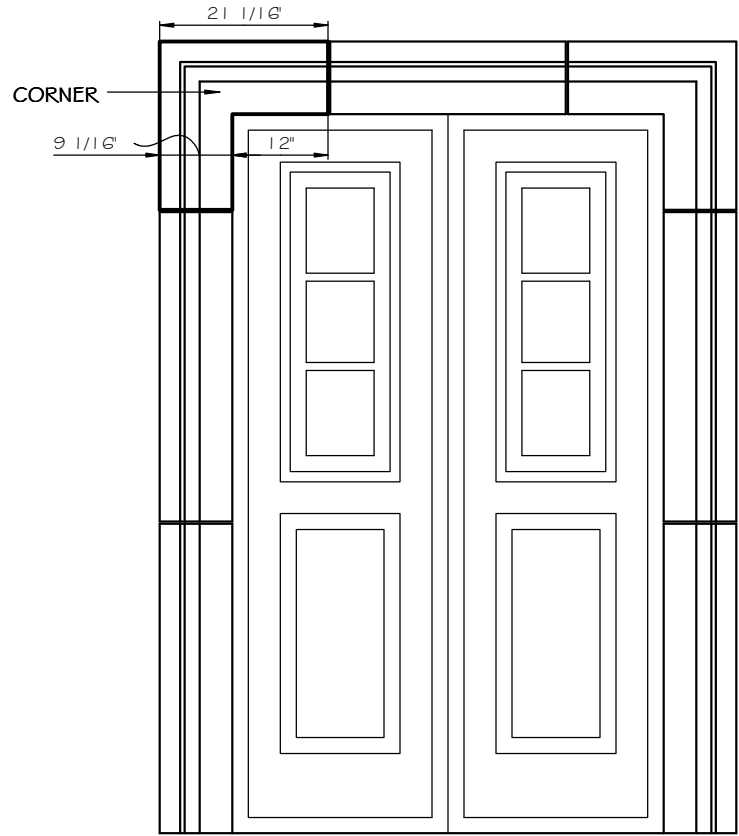

# DUNNAM 9" SURROUND CORNER

SCALE AS NOTED

## STANDARD DIMENSIONS AVAILABLE

SIZE	ITEM #
7"	A09C07
9"	A09C09