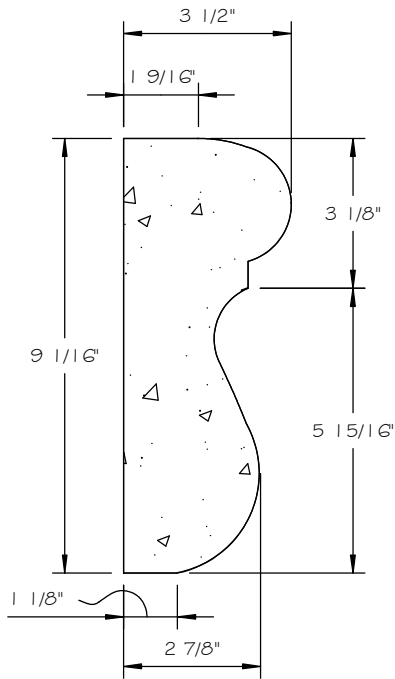

# DUNNAM 9" SURROUND CORNER

SCALE AS NOTED

## STANDARD DIMENSIONS AVAILABLE

SIZE	ITEM #
7"	A09C07
9"	A09C09

## 9" DUNNAM SURROUND CORNER

ITEM # A09C09

FOR STUCCO APPLICATIONS