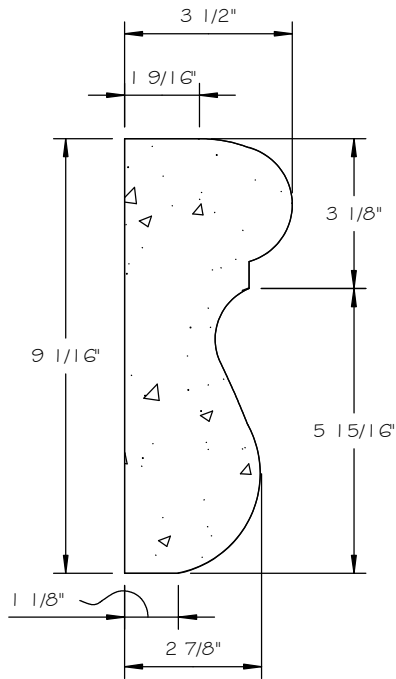

# DUNNAM 9" SURROUND STRAIGHT

SCALE AS NOTED

**SECTION**  
SCALE 3" = 1' 0"

**FRONT VIEW**  
SCALE 1/2" = 1' 0"

**ISOMETRIC VIEW**  
NOT TO SCALE

## STANDARD DIMENSIONS AVAILABLE

SIZE	ITEM #
7"W x 48"L	A09-07
9"W x 48"L	A09-09

## 9" DUNNAM SURROUND STRAIGHT

ITEM # A09-09  
FOR STUCCO APPLICATIONS