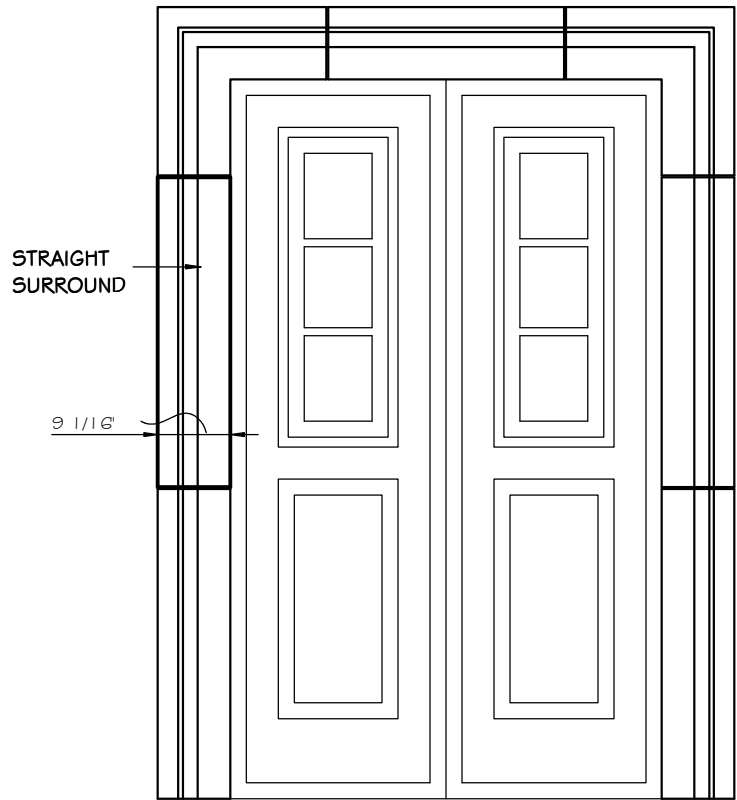

# DUNNAM 9" SURROUND STRAIGHT

SCALE AS NOTED

**SECTION**  
SCALE 3" = 1' 0"

**FRONT VIEW**  
SCALE 1/2" = 1' 0"

**ISOMETRIC VIEW**  
NOT TO SCALE

## STANDARD DIMENSIONS AVAILABLE

SIZE	ITEM #
7"W x 48"L	A09-07
9"W x 48"L	A09-09