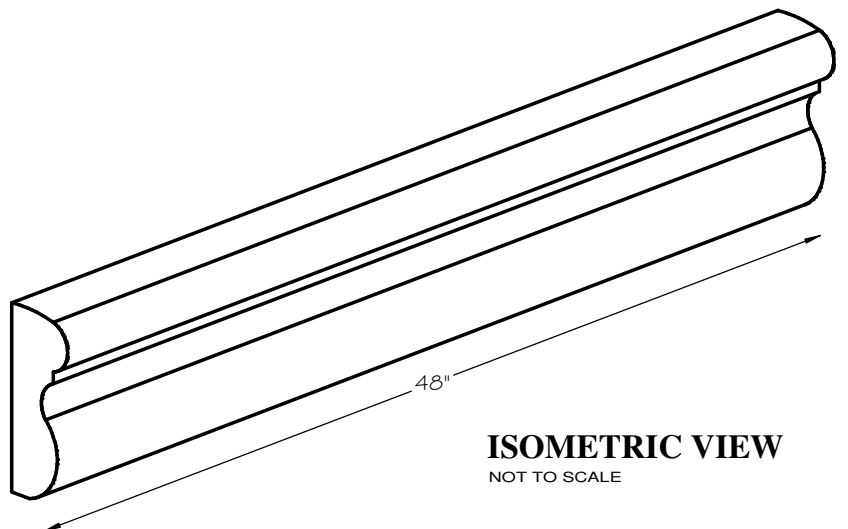

# DUNNAM 9" SURROUND STRAIGHT

SCALE AS NOTED

**SECTION**  
SCALE 3" = 1' 0"

**FRONT VIEW**  
SCALE 1/2" = 1' 0"

**ISOMETRIC VIEW**  
NOT TO SCALE

## STANDARD DIMENSIONS AVAILABLE

SIZE	ITEM #
7"W x 48"L	A09-07
9"W x 48"L	A09-09