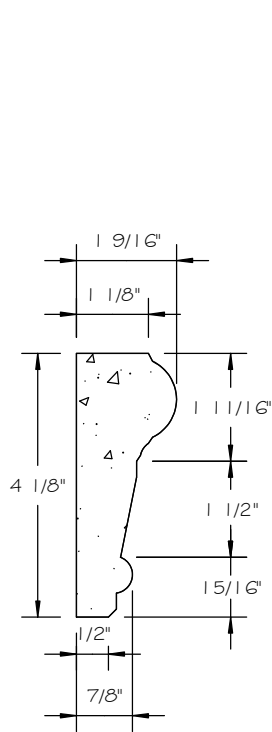

# FLORENZA 4" SURROUND CORNER

SCALE AS NOTED

## SECTION

SCALE 4" = 1' 0"

## FRONT VIEW

SCALE 3/4" = 1' 0"

## ISOMETRIC VIEW

NOT TO SCALE