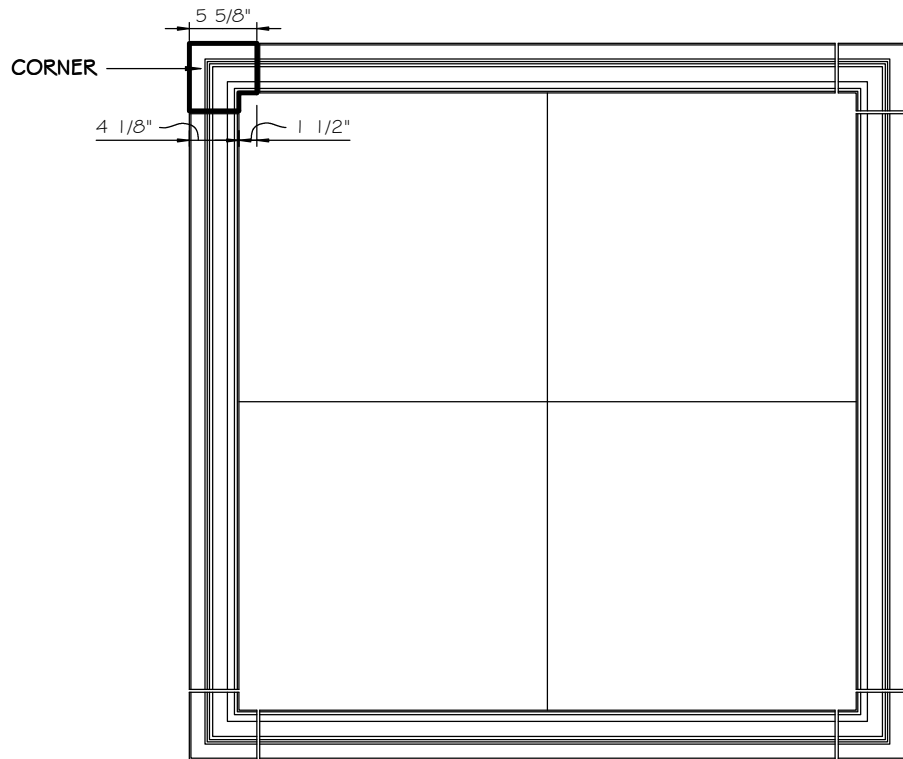

## SECTION

SCALE 4" = 1' 0"

## FRONT VIEW

SCALE 3/4" = 1' 0"

## ISOMETRIC VIEW

NOT TO SCALE

## STANDARD DIMENSIONS AVAILABLE

SIZE	ITEM #
4"	A03C04
6"	A03C06
8"	A03C08