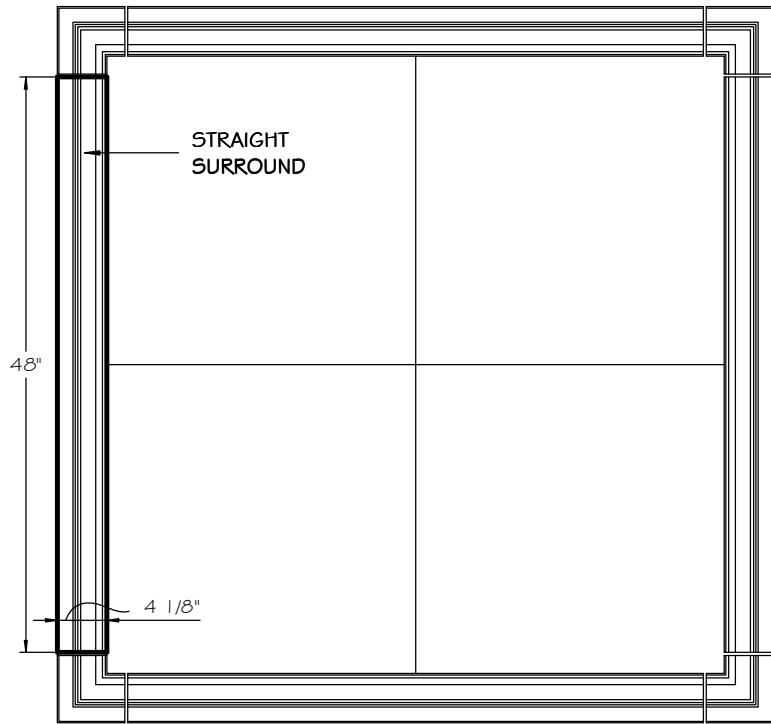

STONE CAST INC.

2300 KARBACH "B" HOUSTON TX 77092

Office: 713-683-6780 * Fax: 713-683-6749 * www.houstonstonecast.com

FLORENZA 4" SURROUND STRAIGHT

SCALE AS NOTED

SECTION

SCALE 4" = 1' 0"

FRONT VIEW

SCALE 3/4" = 1' 0"

ISOMETRIC VIEW

NOT TO SCALE

STANDARD DIMENSIONS AVAILABLE

SIZE	ITEM #
4"W x 48"L	A03-04
6"W x 48"L	A03-06
8"W x 48"L	A03-08

4" FLORENZA SURROUND STRAIGHT

ITEM # A03-04

FOR STUCCO APPLICATIONS