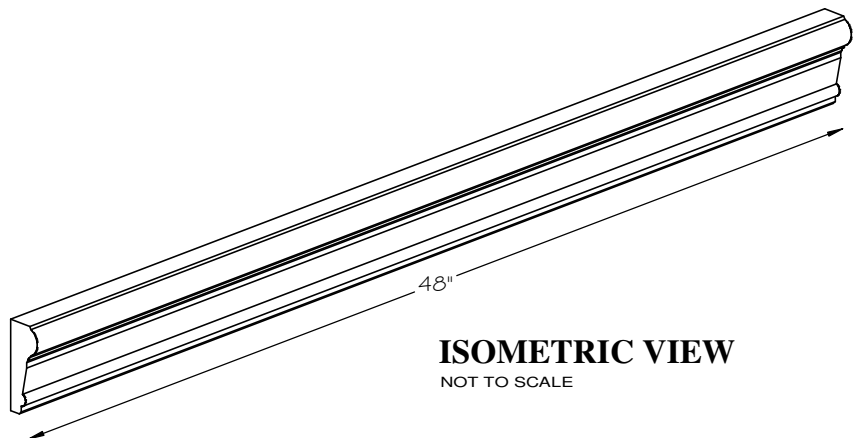

STONE CAST INC.

2300 KARBACH "B" HOUSTON TX 77092

Office: 713-683-6780 * Fax: 713-683-6749 * www.houstonstonecast.com

FLORENZA 4" SURROUND STRAIGHT

SCALE AS NOTED

SECTION

SCALE 4" = 1' 0"

FRONT VIEW

SCALE 3/4" = 1' 0"

ISOMETRIC VIEW

NOT TO SCALE

STANDARD DIMENSIONS AVAILABLE

SIZE	ITEM #
4"W x 48"L	A03-04
6"W x 48"L	A03-06
8"W x 48"L	A03-08

4" FLORENZA SURROUND STRAIGHT

ITEM # A03-04

FOR STUCCO APPLICATIONS