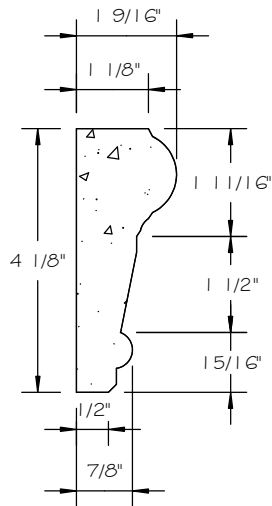

STONE CAST INC.

2300 KARBACH "B" HOUSTON TX 77092

Office: 713-683-6780 * Fax: 713-683-6749 * www.houstonstonecast.com

FLORENZA 4" SURROUND STRAIGHT

SCALE AS NOTED

SECTION

SCALE 4" = 1' 0"

FRONT VIEW

SCALE 3/4" = 1' 0"

ISOMETRIC VIEW

NOT TO SCALE

STANDARD DIMENSIONS AVAILABLE

SIZE	ITEM #
4"W x 48"L	A03-04
6"W x 48"L	A03-06
8"W x 48"L	A03-08

4" FLORENZA SURROUND STRAIGHT

ITEM # A03-04

FOR STUCCO APPLICATIONS