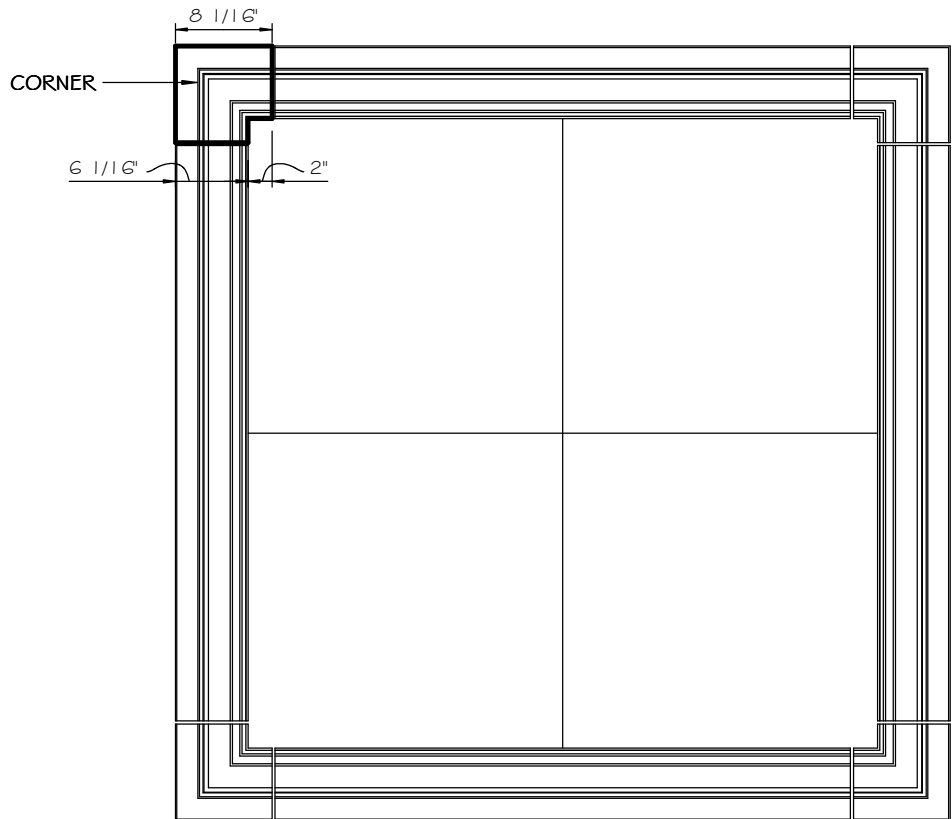

# FLORENZA 6" SURROUND CORNER

SCALE AS NOTED

**SECTION**

SCALE 4" = 1' 0"

**FRONT VIEW**

SCALE 3/4" = 1' 0"

**ISOMETRIC VIEW**

NOT TO SCALE

## STANDARD DIMENSIONS AVAILABLE

SIZE	ITEM #
4"	A03C04
6"	A03C06
8"	A03C08