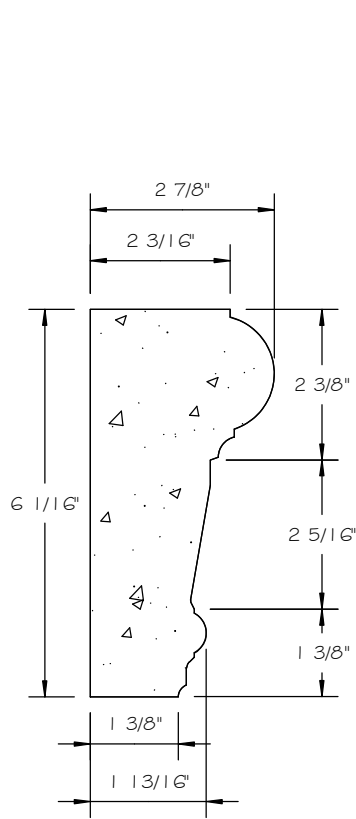

# FLORENZA 6" SURROUND CORNER

SCALE AS NOTED

**SECTION**

SCALE 4" = 1' 0"

**FRONT VIEW**

SCALE 3/4" = 1' 0"

**ISOMETRIC VIEW**

NOT TO SCALE

## STANDARD DIMENSIONS AVAILABLE

SIZE	ITEM #
4"	A03C04
6"	A03C06
8"	A03C08

## 6" FLORENZA SURROUND CORNER

ITEM # A03C06  
FOR STUCCO APPLICATIONS