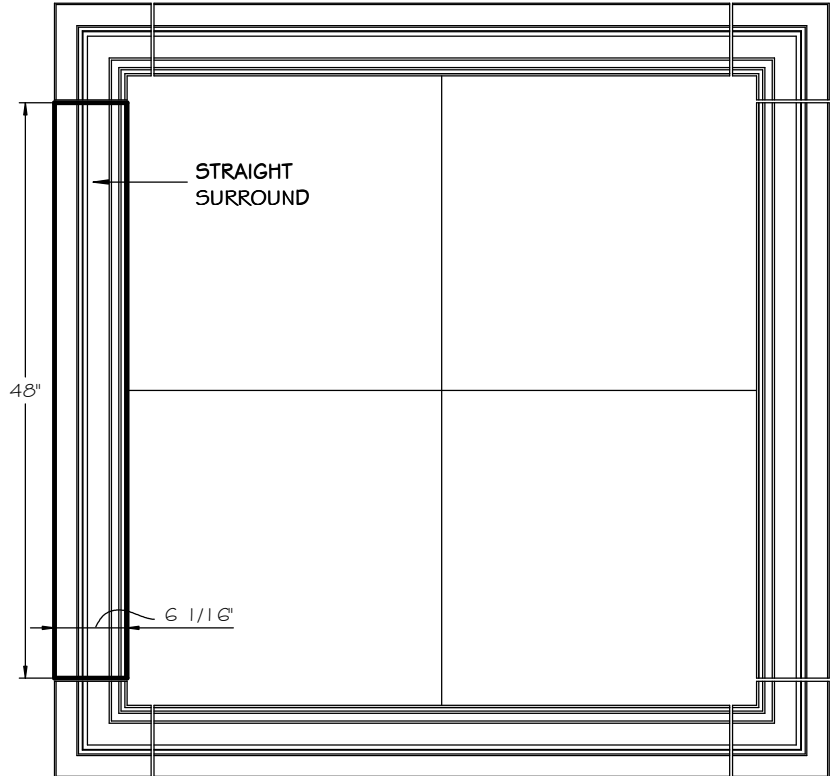

# FLORENZA 6" SURROUND STRAIGHT

SCALE AS NOTED

**SECTION**

SCALE 4" = 1' 0"

**FRONT VIEW**

SCALE 3/4" = 1' 0"

**ISOMETRIC VIEW**

NOT TO SCALE

## STANDARD DIMENSIONS AVAILABLE

SIZE	ITEM #
4"W x 48"L	A03-04
6"W x 48"L	A03-06
8"W x 48"L	A03-08