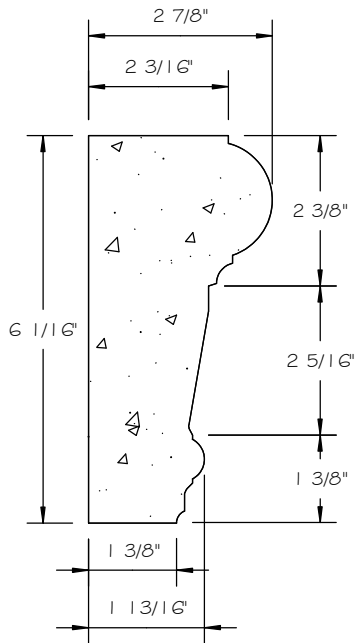

# FLORENZA 6" SURROUND STRAIGHT

SCALE AS NOTED

**SECTION**

SCALE 4" = 1' 0"

**FRONT VIEW**

SCALE 3/4" = 1' 0"

**ISOMETRIC VIEW**

NOT TO SCALE

## STANDARD DIMENSIONS AVAILABLE

SIZE	ITEM #
4"W x 48"L	A03-04
6"W x 48"L	A03-06
8"W x 48"L	A03-08

## 6" FLORENZA SURROUND STRAIGHT

ITEM # A03-06

FOR STUCCO APPLICATIONS