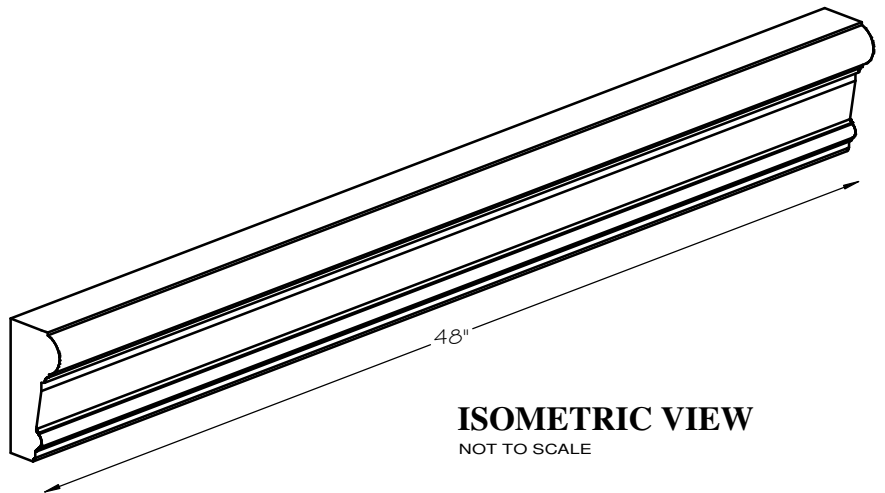

# FLORENZA 6" SURROUND STRAIGHT

SCALE AS NOTED

**SECTION**

SCALE 4" = 1' 0"

**FRONT VIEW**

SCALE 3/4" = 1' 0"

**ISOMETRIC VIEW**

NOT TO SCALE

## STANDARD DIMENSIONS AVAILABLE

SIZE	ITEM #
4"W x 48"L	A03-04
6"W x 48"L	A03-06
8"W x 48"L	A03-08