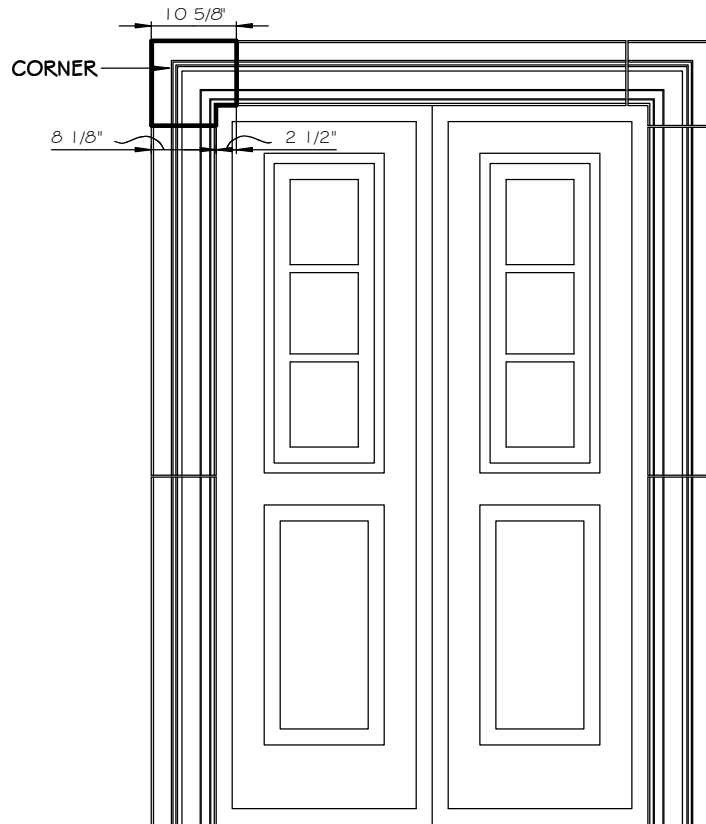

STONE CAST INC.

2300 KARBACH "B" HOUSTON TX 77092

Office: 713-683-6780 * Fax: 713-683-6749 * www.houstonstonecast.com

FLORENZA 8" SURROUND CORNER

SCALE AS NOTED

SECTION

SCALE 3" = 1' 0"

FRONT VIEW

SCALE 1/2" = 1' 0"

ISOMETRIC VIEW

NOT TO SCALE

STANDARD DIMENSIONS AVAILABLE

SIZE	ITEM #
4"	A03C04
6"	A03C06
8"	A03C08

8" FLORENZA SURROUND CORNER

ITEM # A03C08

FOR STUCCO APPLICATIONS