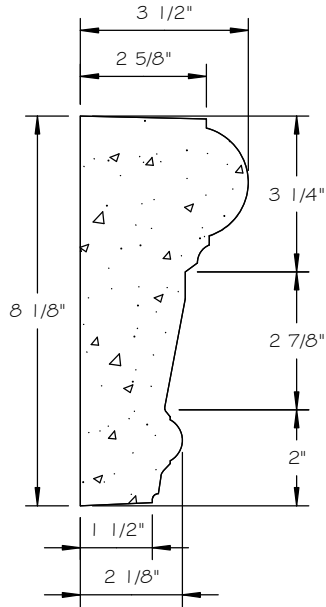

STONE CAST INC.

2300 KARBACH "B" HOUSTON TX 77092

Office: 713-683-6780 * Fax: 713-683-6749 * www.houstonstonecast.com

FLORENZA 8" SURROUND CORNER

SCALE AS NOTED

SECTION

SCALE 3" = 1' 0"

FRONT VIEW

SCALE 1/2" = 1' 0"

ISOMETRIC VIEW

NOT TO SCALE

STANDARD DIMENSIONS AVAILABLE

SIZE	ITEM #
4"	A03C04
6"	A03C06
8"	A03C08

8" FLORENZA SURROUND CORNER

ITEM # A03C08

FOR STUCCO APPLICATIONS