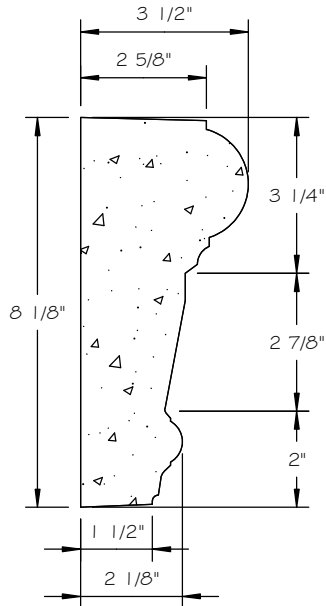

STONE CAST INC.

2300 KARBACH "B" HOUSTON TX 77092

Office: 713-683-6780 * Fax: 713-683-6749 * www.houstonstonecast.com

FLORENZA 8" SURROUND STRAIGHT

SCALE AS NOTED

SECTION

SCALE 3" = 1' 0"

FRONT VIEW

SCALE 1/2" = 1' 0"

ISOMETRIC VIEW

NOT TO SCALE

STANDARD DIMENSIONS AVAILABLE

SIZE	ITEM #
4"W x 48"L	A03-04
6"W x 48"L	A03-06
8"W x 48"L	A03-08

8" FLORENZA SURROUND STRAIGHT

ITEM # A03-08

FOR STUCCO APPLICATIONS