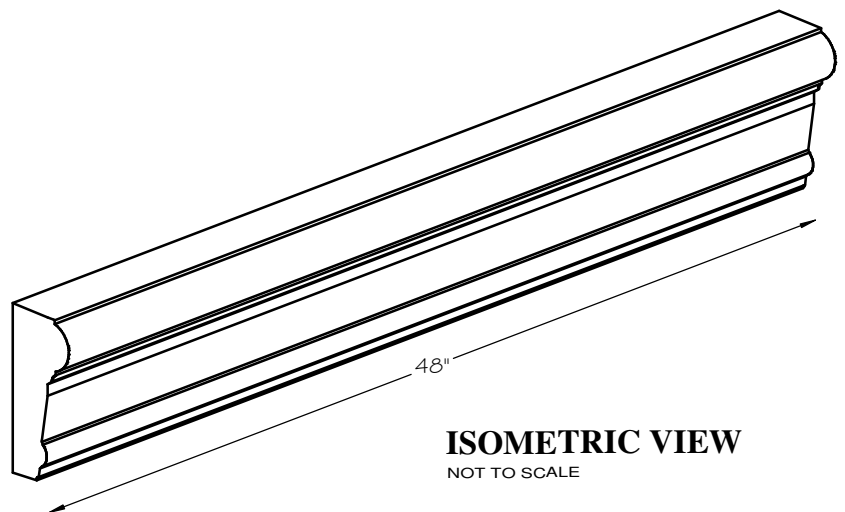

STONE CAST INC.

2300 KARBACH "B" HOUSTON TX 77092

Office: 713-683-6780 * Fax: 713-683-6749 * www.houstonstonecast.com

FLORENZA 8" SURROUND STRAIGHT

SCALE AS NOTED

SECTION

SCALE 3" = 1' 0"

FRONT VIEW

SCALE 1/2" = 1' 0"

ISOMETRIC VIEW

NOT TO SCALE

STANDARD DIMENSIONS AVAILABLE

SIZE	ITEM #
4"W x 48"L	A03-04
6"W x 48"L	A03-06
8"W x 48"L	A03-08

8" FLORENZA SURROUND STRAIGHT

ITEM # A03-08

FOR STUCCO APPLICATIONS