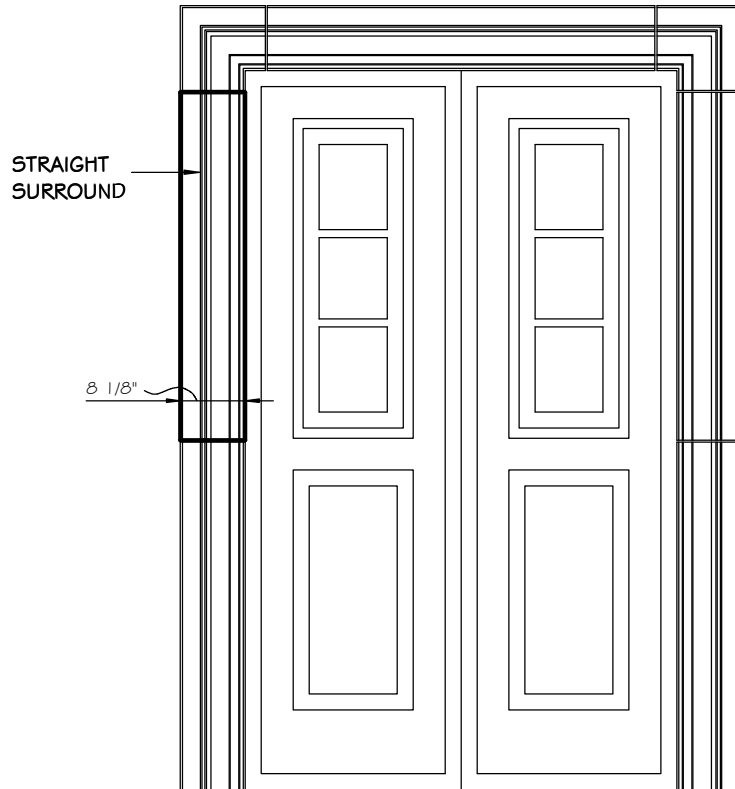

STONE CAST INC.

2300 KARBACH "B" HOUSTON TX 77092

Office: 713-683-6780 * Fax: 713-683-6749 * www.houstonstonecast.com

FLORENZA 8" SURROUND STRAIGHT

SCALE AS NOTED

SECTION

SCALE 3" = 1' 0"

FRONT VIEW

SCALE 1/2" = 1' 0"

ISOMETRIC VIEW

NOT TO SCALE

STANDARD DIMENSIONS AVAILABLE

SIZE	ITEM #
4"W x 48"L	A03-04
6"W x 48"L	A03-06
8"W x 48"L	A03-08

8" FLORENZA SURROUND STRAIGHT

ITEM # A03-08

FOR STUCCO APPLICATIONS