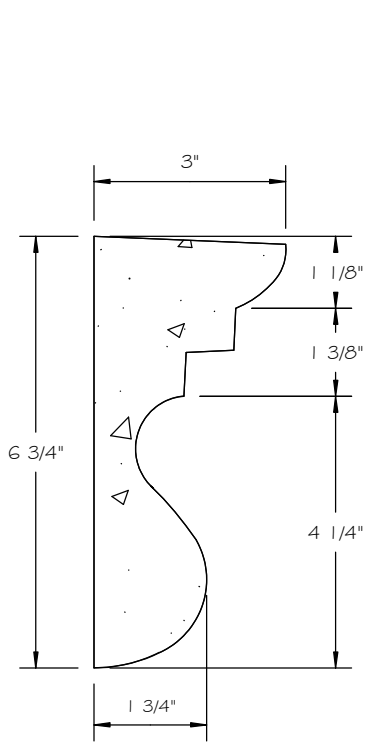

STONE CAST INC.

2300 KARBACH "B" HOUSTON TX 77092

Office: 713-683-6780 * Fax: 713-683-6749 * www.houstonstonecast.com

FLOYD 7" SURROUND CORNER

SCALE AS NOTED

SECTION

SCALE 4" = 1' 0"

FRONT VIEW

SCALE 3/4" = 1' 0"

ISOMETRIC VIEW

NOT TO SCALE

STANDARD DIMENSIONS AVAILABLE

SIZE	ITEM #
7"	A07C07

7" FLOYD SURROUND CORNER

ITEM # A07C07

FOR STUCCO APPLICATIONS