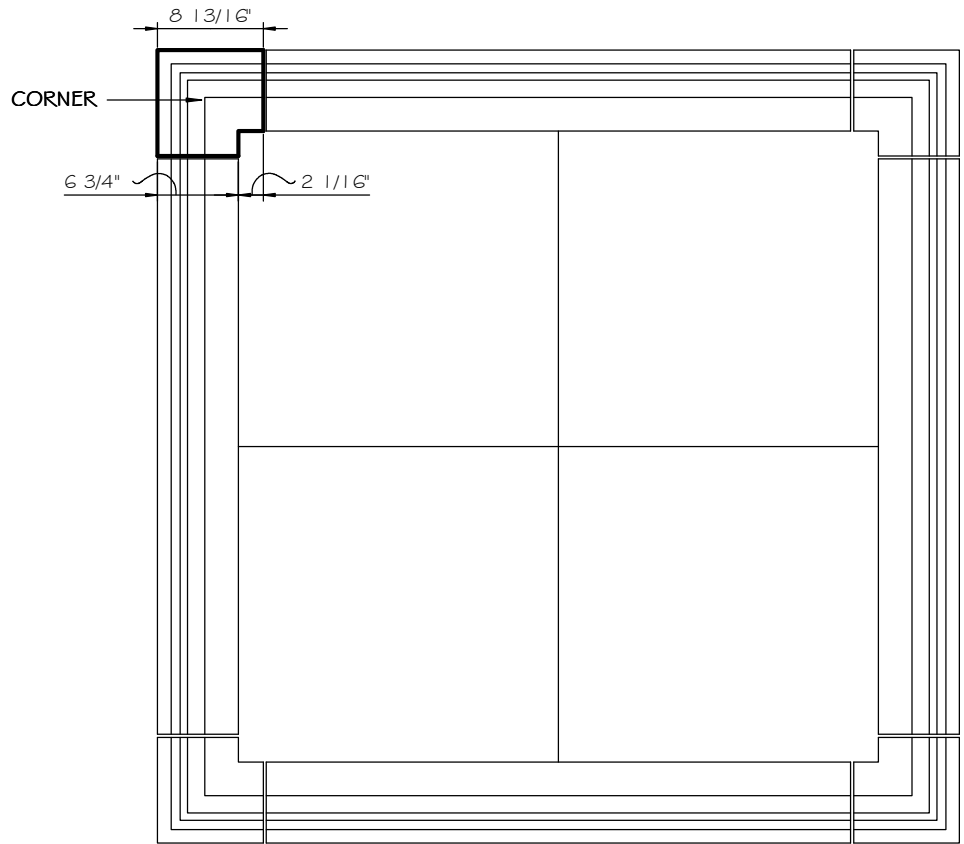

STONE CAST INC.

2300 KARBACH "B" HOUSTON TX 77092

Office: 713-683-6780 * Fax: 713-683-6749 * www.houstonstonecast.com

FLOYD 7" SURROUND CORNER

SCALE AS NOTED

SECTION

SCALE 4" = 1' 0"

FRONT VIEW

SCALE 3/4" = 1' 0"

ISOMETRIC VIEW

NOT TO SCALE

STANDARD DIMENSIONS AVAILABLE

SIZE	ITEM #
7"	A07C07

7" FLOYD SURROUND CORNER

ITEM # A07C07

FOR STUCCO APPLICATIONS