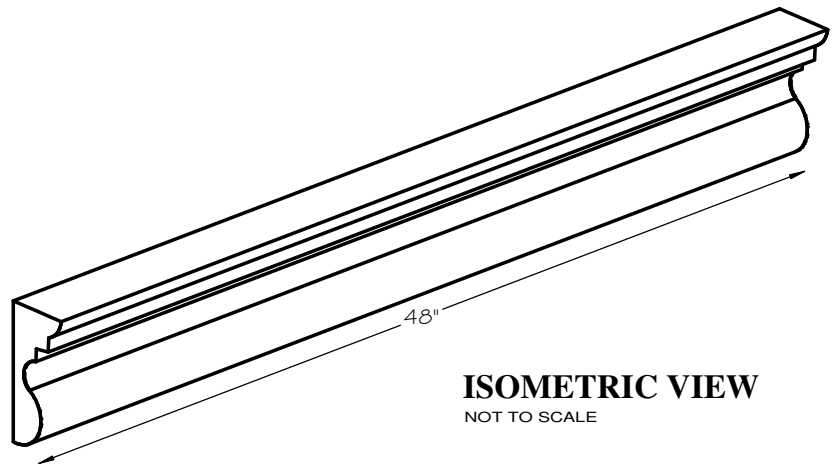

STONE CAST INC.

2300 KARBACH "B" HOUSTON TX 77092

Office: 713-683-6780 * Fax: 713-683-6749 * www.houstonstonecast.com

FLOYD 7" SURROUND STRAIGHT

SCALE AS NOTED

SECTION

SCALE 4" = 1' 0"

FRONT VIEW

SCALE 3/4" = 1' 0"

ISOMETRIC VIEW

NOT TO SCALE

STANDARD DIMENSIONS AVAILABLE

SIZE	ITEM #
7"W x 48"L	A07-07

7" FLOYD SURROUND STRAIGHT

ITEM # A07-07

FOR STUCCO APPLICATIONS