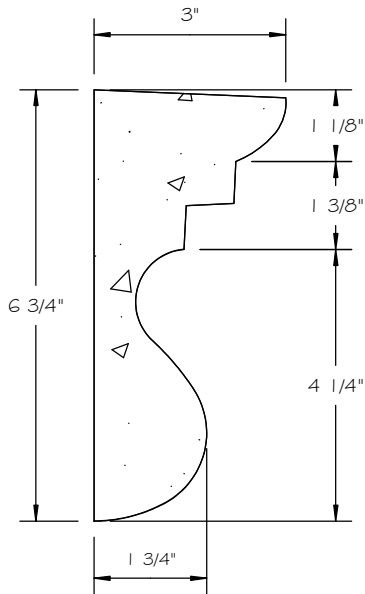

STONE CAST INC.

2300 KARBACH "B" HOUSTON TX 77092

Office: 713-683-6780 * Fax: 713-683-6749 * www.houstonstonecast.com

FLOYD 7" SURROUND STRAIGHT

SCALE AS NOTED

SECTION

SCALE 4" = 1' 0"

FRONT VIEW

SCALE 3/4" = 1' 0"

ISOMETRIC VIEW

NOT TO SCALE

STANDARD DIMENSIONS AVAILABLE

SIZE	ITEM #
7"W x 48"L	A07-07

7" FLOYD SURROUND STRAIGHT

ITEM # A07-07

FOR STUCCO APPLICATIONS