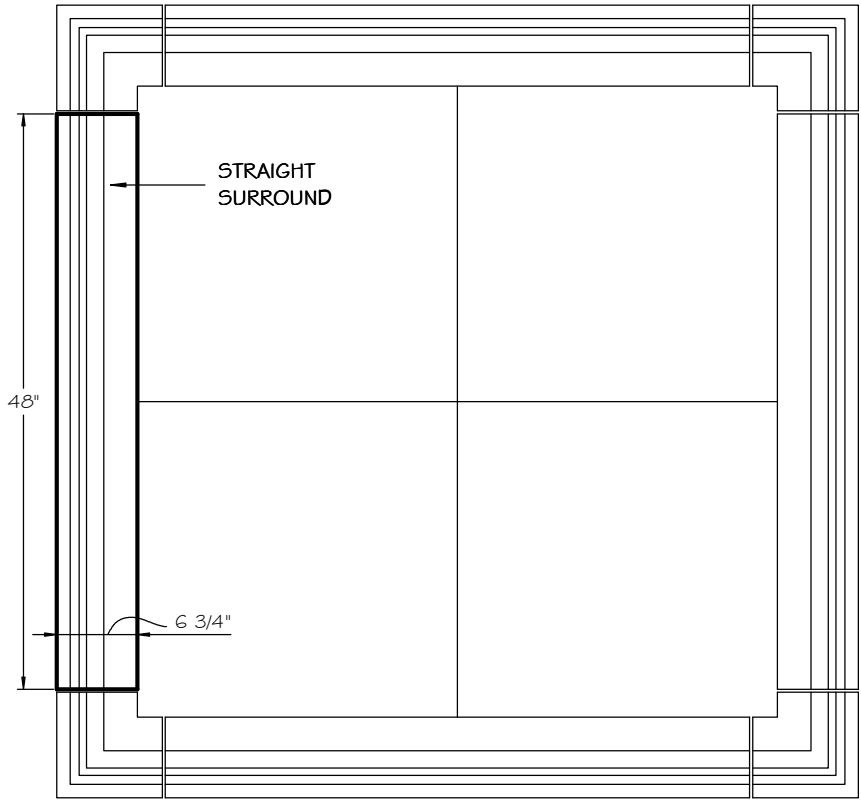

STONE CAST INC.

2300 KARBACH "B" HOUSTON TX 77092

Office: 713-683-6780 * Fax: 713-683-6749 * www.houstonstonecast.com

FLOYD 7" SURROUND STRAIGHT

SCALE AS NOTED

SECTION

SCALE 4" = 1' 0"

FRONT VIEW

SCALE 3/4" = 1' 0"

ISOMETRIC VIEW

NOT TO SCALE

STANDARD DIMENSIONS AVAILABLE

SIZE	ITEM #
7"W x 48"L	A07-07

7" FLOYD SURROUND STRAIGHT

ITEM # A07-07

FOR STUCCO APPLICATIONS