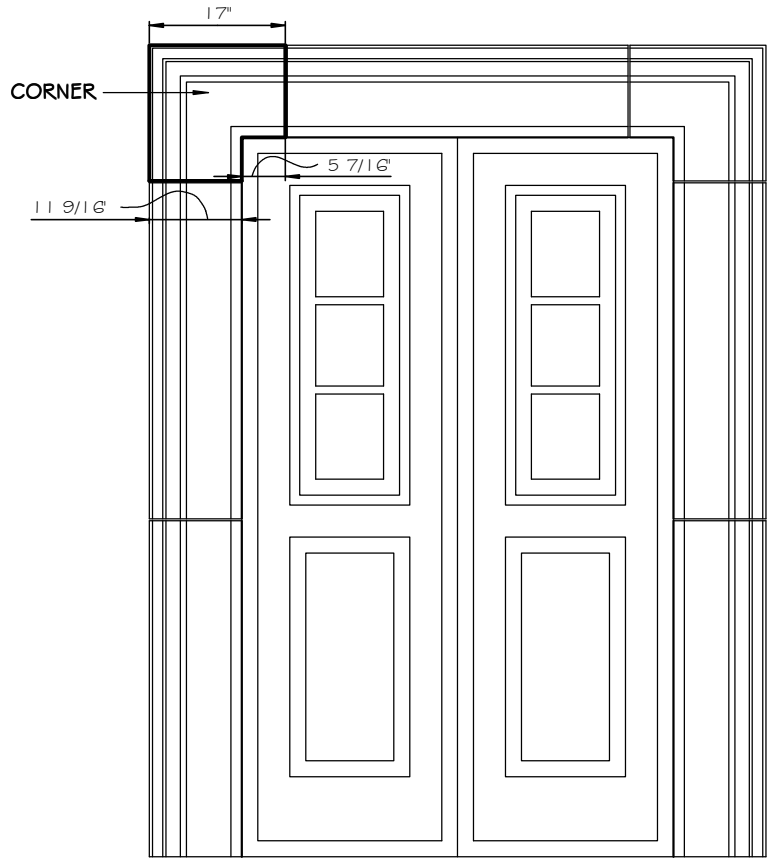

STONE CAST INC.

2300 KARBACH "B" HOUSTON TX 77092

Office: 713-683-6780 * Fax: 713-683-6749 * www.houstonstonecast.com

FONTINE 12" SURROUND CORNER

SCALE AS NOTED

STANDARD DIMENSIONS AVAILABLE

SIZE	ITEM #
8"	A05C08
12"	A05C12

12" FONTINE SURROUND CORNER

ITEM # A05C12

FOR STUCCO APPLICATIONS