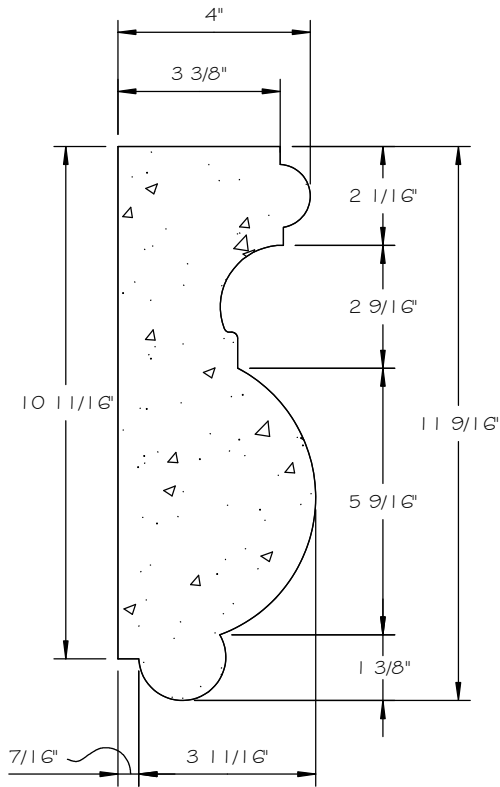

STONE CAST INC.

2300 KARBACH "B" HOUSTON TX 77092

Office: 713-683-6780 * Fax: 713-683-6749 * www.houstonstonecast.com

FONTINE 12" SURROUND CORNER

SCALE AS NOTED

STANDARD DIMENSIONS AVAILABLE

SIZE	ITEM #
8"	A05C08
12"	A05C12

12" FONTINE SURROUND CORNER

ITEM # A05C12

FOR STUCCO APPLICATIONS