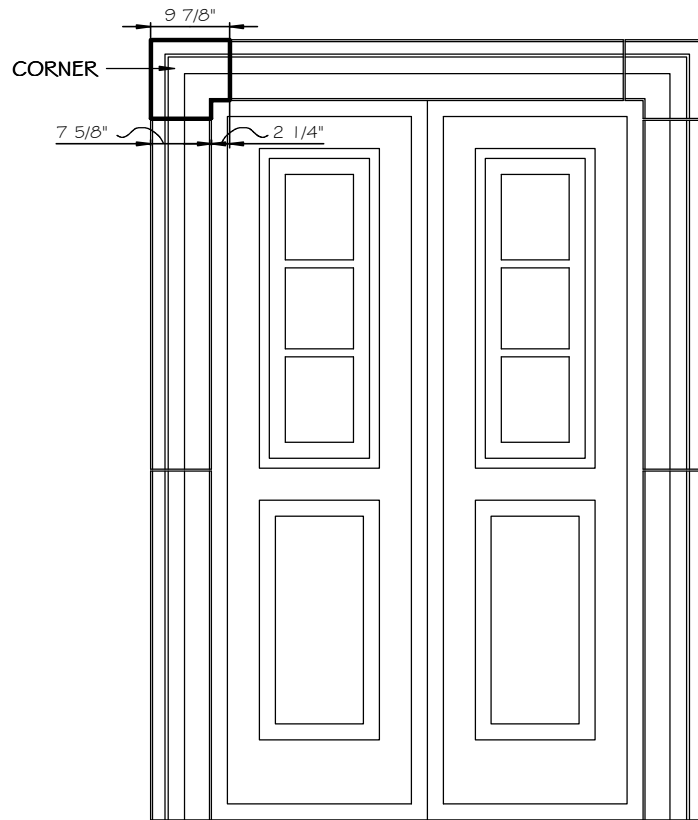

STONE CAST INC.

2300 KARBACH "B" HOUSTON TX 77092

Office: 713-683-6780 * Fax: 713-683-6749 * www.houstonstonecast.com

FONTINE 8" SURROUND CORNER

SCALE AS NOTED

SECTION
SCALE 3" = 1' 0"

FRONT VIEW
SCALE 1/2" = 1' 0"

ISOMETRIC VIEW
NOT TO SCALE

STANDARD DIMENSIONS AVAILABLE

SIZE	ITEM #
8"	A05C08
12"	A05C12

8" FONTINE SURROUND CORNER

ITEM # A05C08
FOR STUCCO APPLICATIONS