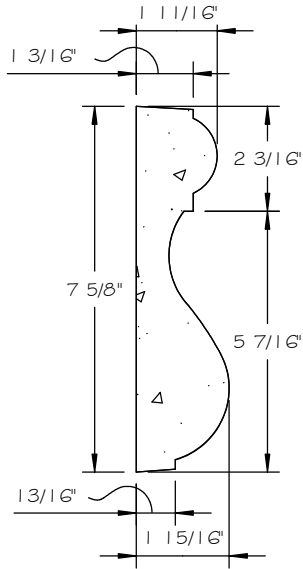

STONE CAST INC.

2300 KARBACH "B" HOUSTON TX 77092

Office: 713-683-6780 * Fax: 713-683-6749 * www.houstonstonecast.com

FONTINE 8" SURROUND CORNER

SCALE AS NOTED

SECTION
SCALE 3" = 1' 0"

FRONT VIEW
SCALE 1/2" = 1' 0"

ISOMETRIC VIEW
NOT TO SCALE

STANDARD DIMENSIONS AVAILABLE

SIZE	ITEM #
8"	A05C08
12"	A05C12

8" FONTINE SURROUND CORNER

ITEM # A05C08
FOR STUCCO APPLICATIONS