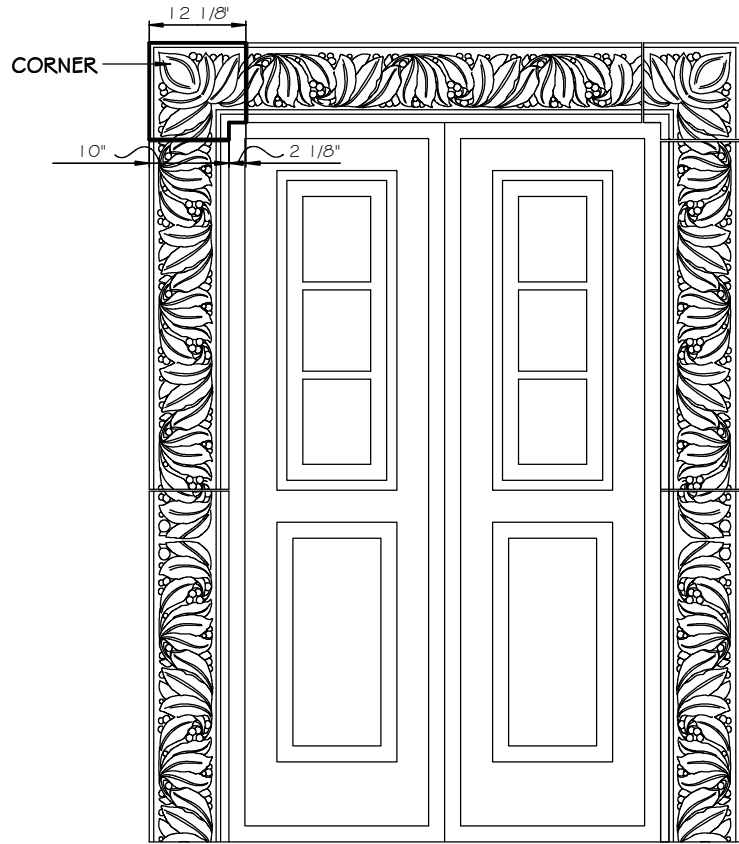

STONE CAST INC.

2300 KARBACH "B" HOUSTON TX 77092

Office: 713-683-6780 * Fax: 713-683-6749 * www.houstonstonecast.com

FRENCH COUNTRY 10" SURROUND CORNER

SCALE AS NOTED

STANDARD DIMENSIONS AVAILABLE

SIZE	ITEM #
10"	A34C10

10" FRENCH COUNTRY SURROUND CORNER

ITEM # A34C10

FOR STUCCO APPLICATIONS