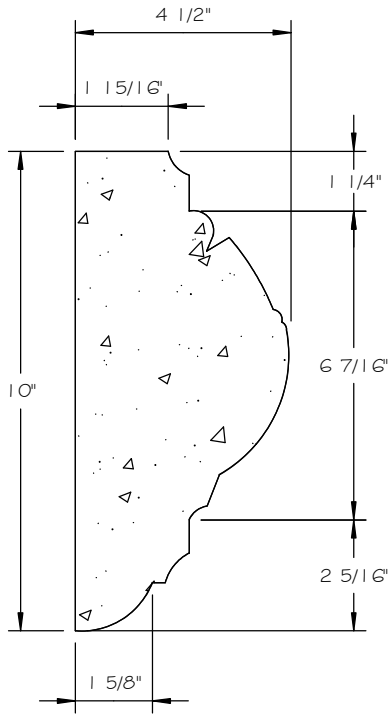

STONE CAST INC.

2300 KARBACH "B" HOUSTON TX 77092

Office: 713-683-6780 * Fax: 713-683-6749 * www.houstonstonecast.com

FRENCH COUNTRY 10" SURROUND CORNER

SCALE AS NOTED

STANDARD DIMENSIONS AVAILABLE

SIZE	ITEM #
10"	A34C10

10" FRENCH COUNTRY SURROUND CORNER

ITEM # A34C10

FOR STUCCO APPLICATIONS