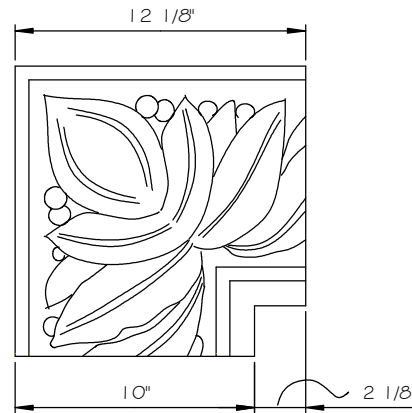

STONE CAST INC.

2300 KARBACH "B" HOUSTON TX 77092

Office: 713-683-6780 * Fax: 713-683-6749 * www.houstonstonecast.com

FRENCH COUNTRY 10" SURROUND CORNER

SCALE AS NOTED

STANDARD DIMENSIONS AVAILABLE

SIZE	ITEM #
10"	A34C10

10" FRENCH COUNTRY SURROUND CORNER

ITEM # A34C10

FOR STUCCO APPLICATIONS