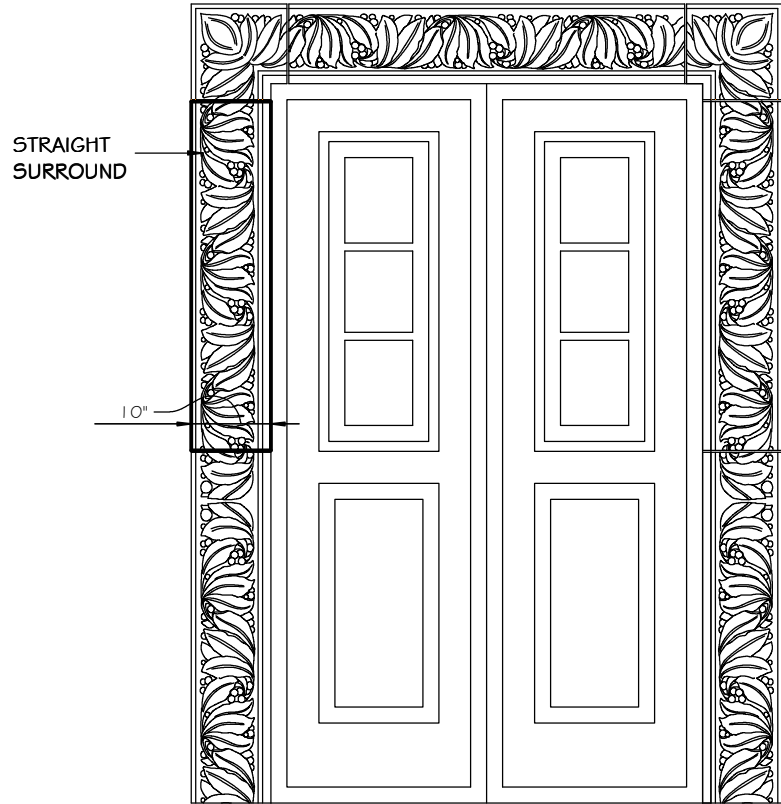

STONE CAST INC.

2300 KARBACH "B" HOUSTON TX 77092

Office: 713-683-6780 * Fax: 713-683-6749 * www.houstonstonecast.com

FRENCH COUNTRY 10" SURROUND STRAIGHT

SCALE AS NOTED

STANDARD DIMENSIONS AVAILABLE

SIZE	ITEM #
10"W x 48"L	A34-10

10" FRENCH COUNTRY SURROUND STRAIGHT

ITEM # A34-10
FOR STUCCO APPLICATIONS