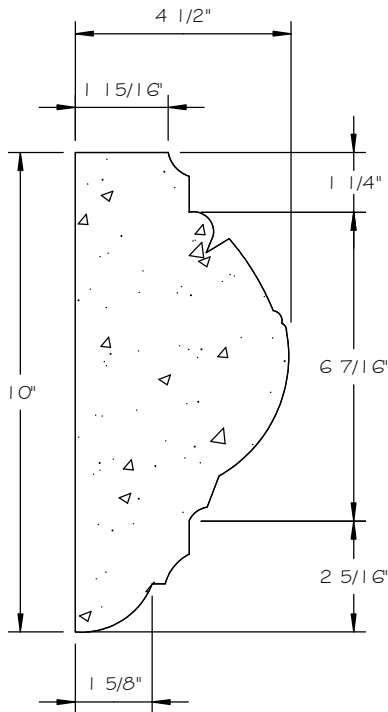

STONE CAST INC.

2300 KARBACH "B" HOUSTON TX 77092

Office: 713-683-6780 * Fax: 713-683-6749 * www.houstonstonecast.com

FRENCH COUNTRY 10" SURROUND STRAIGHT

SCALE AS NOTED

STANDARD DIMENSIONS AVAILABLE

SIZE	ITEM #
10"W x 48"L	A34-10

10" FRENCH COUNTRY SURROUND STRAIGHT

ITEM # A34-10
FOR STUCCO APPLICATIONS