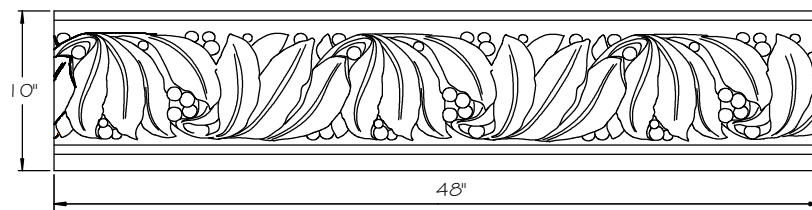

STONE CAST INC.

2300 KARBACH "B" HOUSTON TX 77092

Office: 713-683-6780 * Fax: 713-683-6749 * www.houstonstonecast.com

FRENCH COUNTRY 10" SURROUND STRAIGHT

SCALE AS NOTED

STANDARD DIMENSIONS AVAILABLE

SIZE	ITEM #
10"W x 48"L	A34-10

10" FRENCH COUNTRY SURROUND STRAIGHT

ITEM # A34-10
FOR STUCCO APPLICATIONS