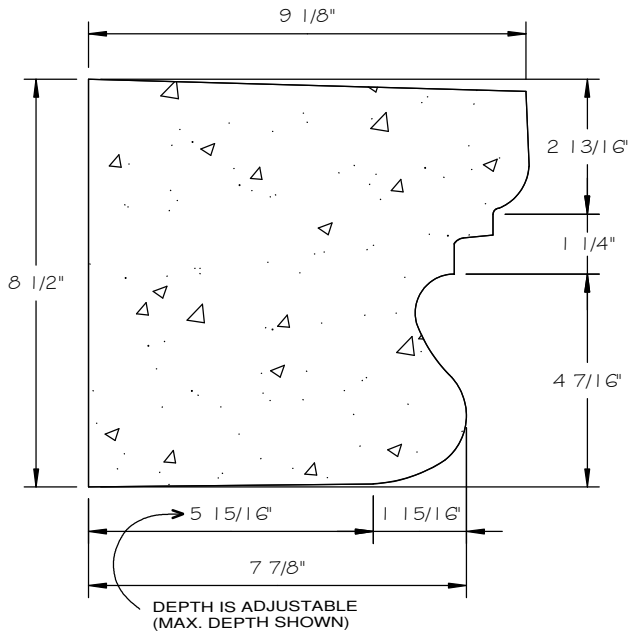

STONE CAST INC.

2300 KARBACH "B" HOUSTON TX 77092

Office: 713-683-6780 * Fax: 713-683-6749 * www.houstonstonecast.com

GILBERT 8" SURROUND CORNER THICK

SCALE AS NOTED

SECTION

SCALE 3" = 1' 0"

FRONT VIEW

SCALE 1/2" = 1' 0"

ISOMETRIC VIEW

NOT TO SCALE

STANDARD DIMENSIONS AVAILABLE

SIZE	ITEM #
8"	D08C08
8"	D08C08A

8" GILBERT SURROUND CORNER THICK

ITEM # D08C08A

FOR BRICK, STONE (NATURAL OR CULTURED)