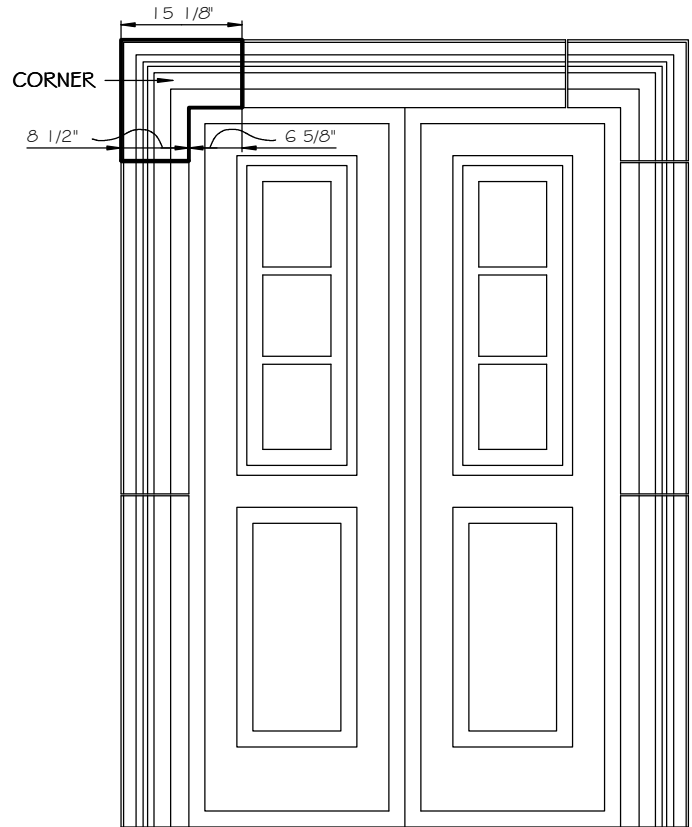

STONE CAST INC.

2300 KARBACH "B" HOUSTON TX 77092

Office: 713-683-6780 * Fax: 713-683-6749 * www.houstonstonecast.com

GILBERT 8" SURROUND CORNER THICK

SCALE AS NOTED

SECTION

SCALE 3" = 1' 0"

FRONT VIEW

SCALE 1/2" = 1' 0"

ISOMETRIC VIEW

NOT TO SCALE

STANDARD DIMENSIONS AVAILABLE

SIZE	ITEM #
8"	D08C08
8"	D08C08A

8" GILBERT SURROUND CORNER THICK

ITEM # D08C08A

FOR BRICK, STONE (NATURAL OR CULTURED)