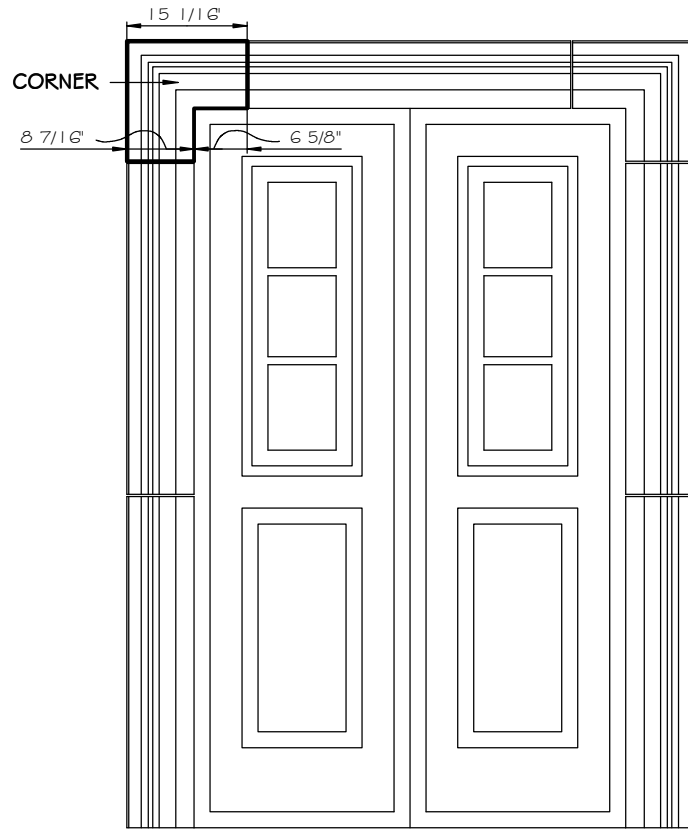

STONE CAST INC.

2300 KARBACH "B" HOUSTON TX 77092

Office: 713-683-6780 * Fax: 713-683-6749 * www.houstonstonecast.com

GILBERT 8" SURROUND CORNER THIN

SCALE AS NOTED

STANDARD DIMENSIONS AVAILABLE

SIZE	ITEM #
8"	DO8C08
8"	DO8C08A

8" GILBERT SURROUND CORNER THIN

ITEM # DO8C08
FOR STUCCO APPLICATIONS