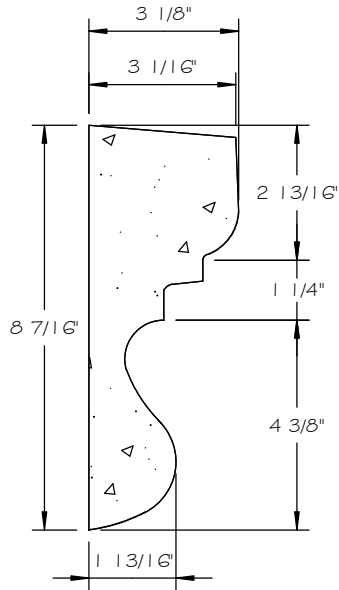

STONE CAST INC.

2300 KARBACH "B" HOUSTON TX 77092

Office: 713-683-6780 * Fax: 713-683-6749 * www.houstonstonecast.com

GILBERT 8" SURROUND CORNER THIN

SCALE AS NOTED

STANDARD DIMENSIONS AVAILABLE

SIZE	ITEM #
8"	DO8C08
8"	DO8C08A

8" GILBERT SURROUND CORNER THIN

ITEM # DO8C08
FOR STUCCO APPLICATIONS