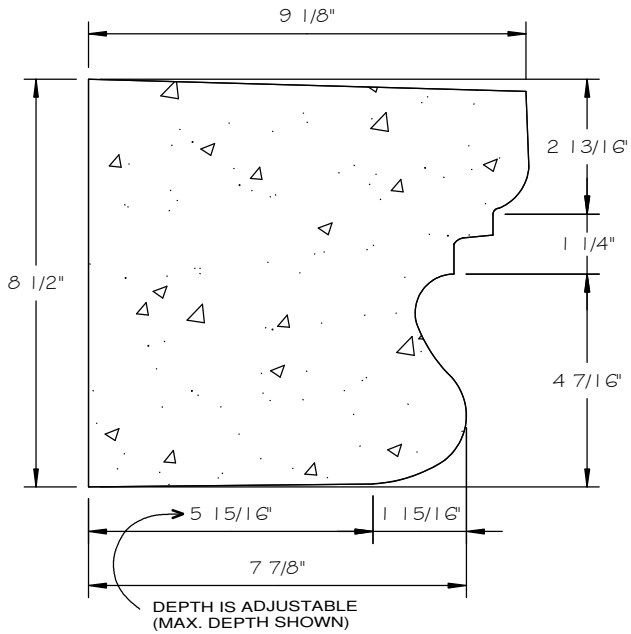

STONE CAST INC.

2300 KARBACH "B" HOUSTON TX 77092

Office: 713-683-6780 * Fax: 713-683-6749 * www.houstonstonecast.com

GILBERT 8" SURROUND STRAIGHT THICK

SCALE AS NOTED

SECTION
SCALE 3" = 1' 0"

FRONT VIEW
SCALE 1/2" = 1' 0"

ISOMETRIC VIEW
NOT TO SCALE

STANDARD DIMENSIONS AVAILABLE

SIZE	ITEM #
8"W x 48"L	D08-08
8"W x 48"L	D08-08A

8" GILBERT SURROUND STRAIGHT THICK

ITEM # D08-08A

FOR BRICK, STONE (NATURAL OR CULTURED)

& STUCCO APPLICATIONS