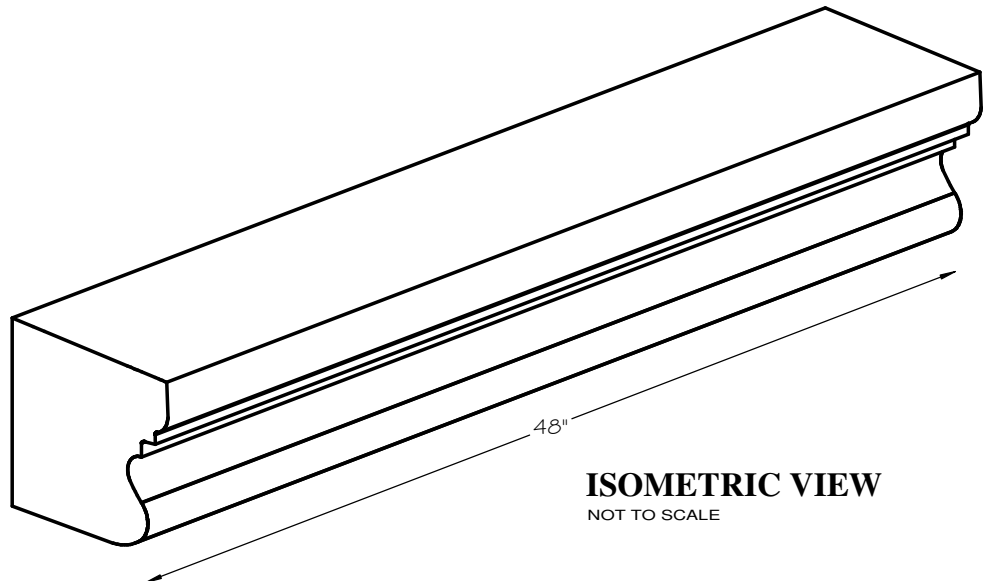

STONE CAST INC.

2300 KARBACH "B" HOUSTON TX 77092

Office: 713-683-6780 * Fax: 713-683-6749 * www.houstonstonecast.com

GILBERT 8" SURROUND STRAIGHT THICK

SCALE AS NOTED

SECTION
SCALE 3" = 1' 0"

FRONT VIEW
SCALE 1/2" = 1' 0"

ISOMETRIC VIEW
NOT TO SCALE

STANDARD DIMENSIONS AVAILABLE

SIZE	ITEM #
8"W x 48"L	D08-08
8"W x 48"L	D08-08A

8" GILBERT SURROUND STRAIGHT THICK

ITEM # D08-08A

FOR BRICK, STONE (NATURAL OR CULTURED)

& STUCCO APPLICATIONS