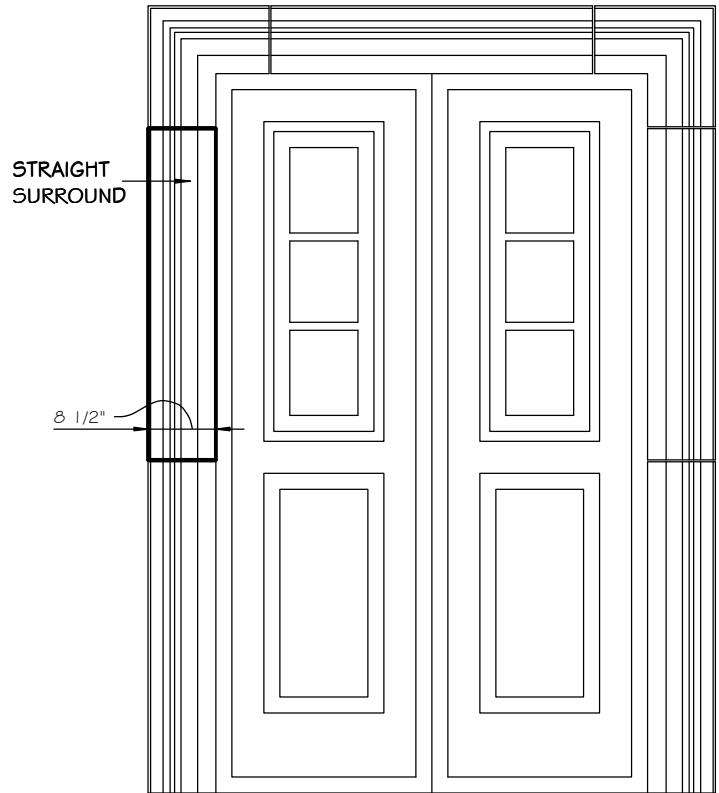

STONE CAST INC.

2300 KARBACH "B" HOUSTON TX 77092

Office: 713-683-6780 * Fax: 713-683-6749 * www.houstonstonecast.com

GILBERT 8" SURROUND STRAIGHT THICK

SCALE AS NOTED

SECTION
SCALE 3" = 1' 0"

FRONT VIEW
SCALE 1/2" = 1' 0"

ISOMETRIC VIEW
NOT TO SCALE

STANDARD DIMENSIONS AVAILABLE

SIZE	ITEM #
8"W x 48"L	D08-08
8"W x 48"L	D08-08A

8" GILBERT SURROUND STRAIGHT THICK

ITEM # D08-08A

FOR BRICK, STONE (NATURAL OR CULTURED)

& STUCCO APPLICATIONS