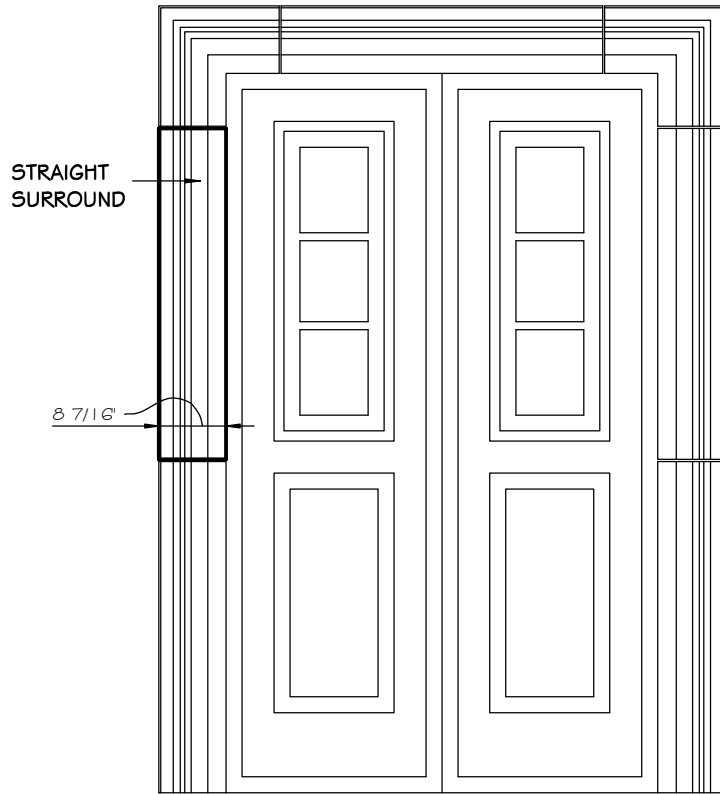

# GILBERT 8" SURROUND STRAIGHT THIN

SCALE AS NOTED

## FRONT VIEW

SCALE 1/2" = 1' 0"

## ISOMETRIC VIEW

NOT TO SCALE

## STANDARD DIMENSIONS AVAILABLE

SIZE	ITEM #
8"W x 48"L	DO8-08
8"W x 48"L	DO8-08A