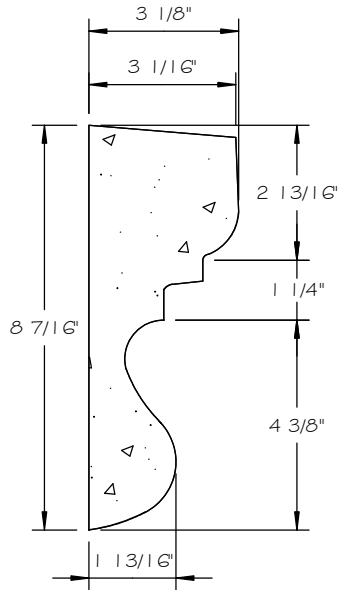

## SECTION

SCALE 3" = 1' 0"

## FRONT VIEW

SCALE 1/2" = 1' 0"

## ISOMETRIC VIEW

NOT TO SCALE

## STANDARD DIMENSIONS AVAILABLE

SIZE	ITEM #
8"W x 48"L	DO8-08
8"W x 48"L	DO8-08A