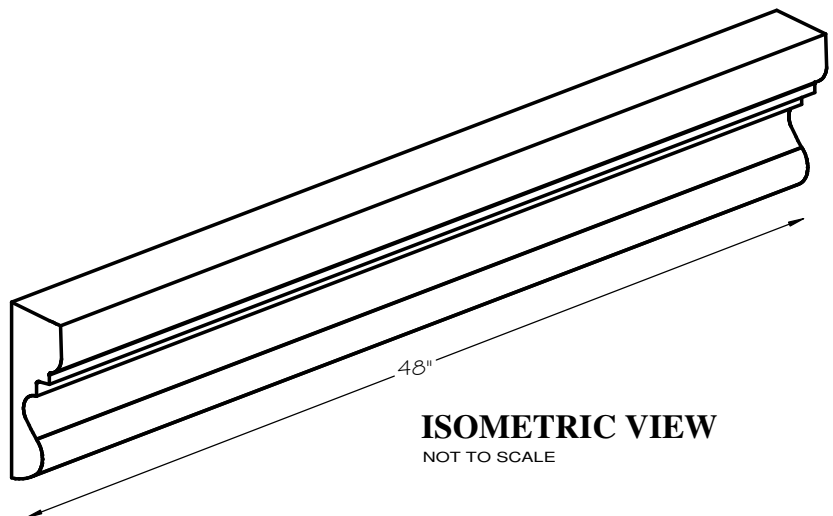

# GILBERT 8" SURROUND STRAIGHT THIN

SCALE AS NOTED

## SECTION

SCALE 3" = 1' 0"

## ISOMETRIC VIEW

NOT TO SCALE

## STANDARD DIMENSIONS AVAILABLE

SIZE	ITEM #
8"W x 48"L	DO8-08
8"W x 48"L	DO8-08A