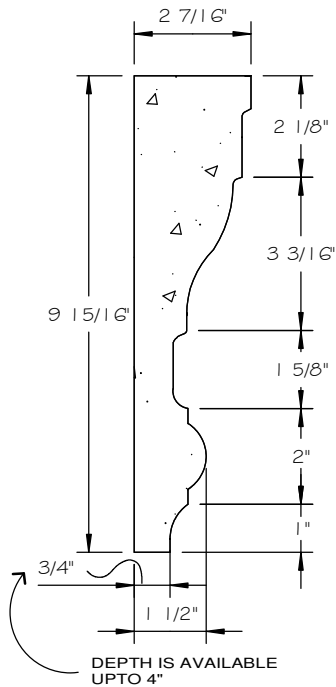

STONE CAST INC.

2300 KARBACH "B" HOUSTON TX 77092

Office: 713-683-6780 * Fax: 713-683-6749 * www.houstonstonecast.com

GORDON 10" SURROUND CORNER

SCALE AS NOTED

STANDARD DIMENSIONS AVAILABLE

SIZE	ITEM #
10"	A122C10

10" GORDON SURROUND CORNER

ITEM # A122C10

FOR BRICK, STONE (NATURAL OR CULTURED)

* STUCCO APPLICATIONS