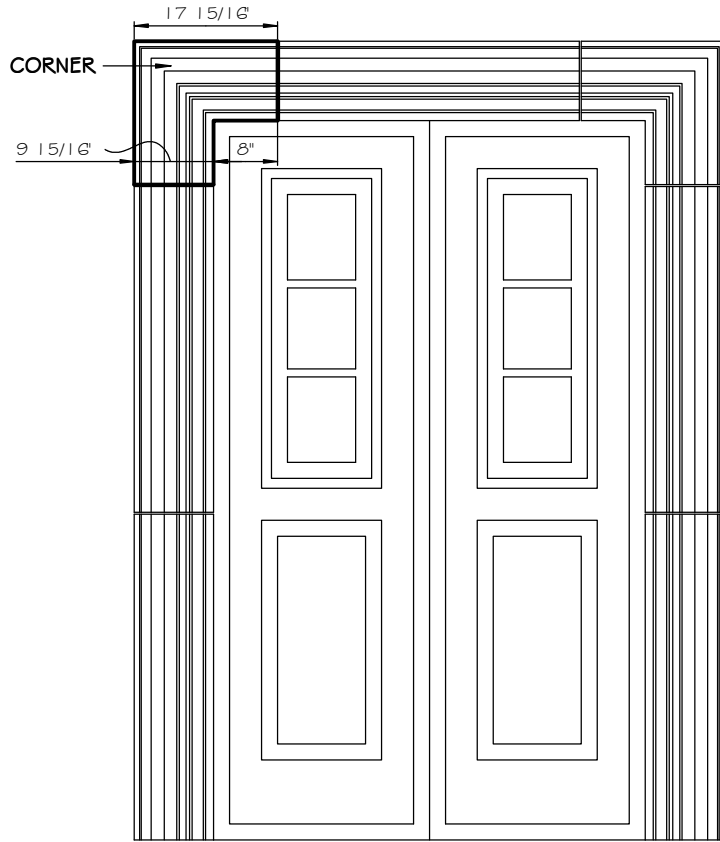

STONE CAST INC.

2300 KARBACH "B" HOUSTON TX 77092

Office: 713-683-6780 * Fax: 713-683-6749 * www.houstonstonecast.com

GORDON 10" SURROUND CORNER

SCALE AS NOTED

STANDARD DIMENSIONS AVAILABLE

SIZE	ITEM #
10"	A122C10

10" GORDON SURROUND CORNER

ITEM # A122C10

FOR BRICK, STONE (NATURAL OR CULTURED)

* STUCCO APPLICATIONS