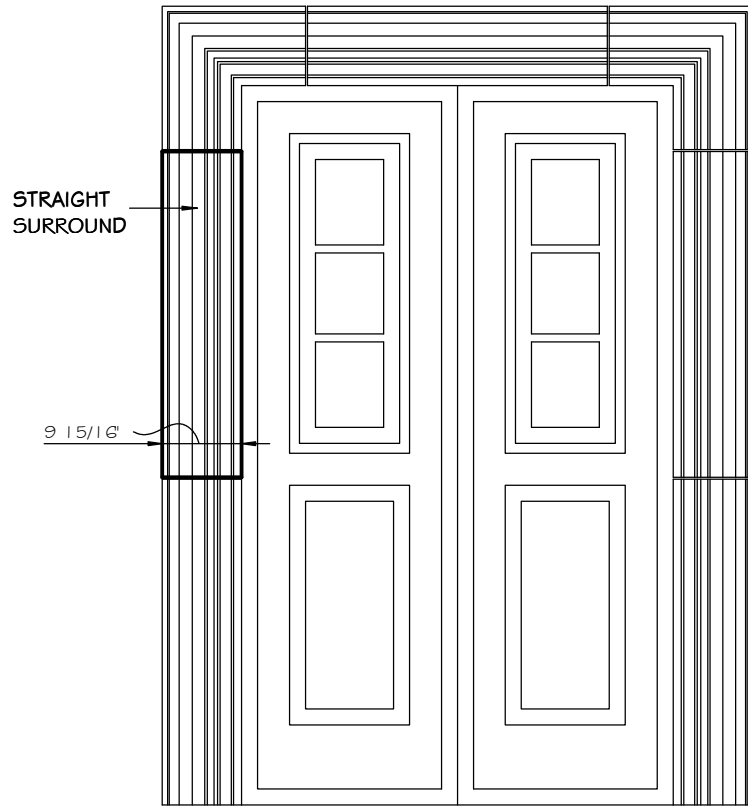

# GORDON 10" SURROUND STRAIGHT

SCALE AS NOTED

## STANDARD DIMENSIONS AVAILABLE

SIZE	ITEM #
10"W x 48"L	A122-10