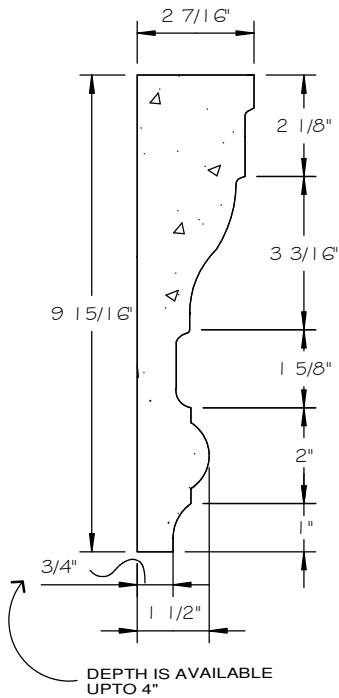

# GORDON 10" SURROUND STRAIGHT

SCALE AS NOTED

## STANDARD DIMENSIONS AVAILABLE

SIZE	ITEM #
10"W x 48"L	A122-10

## 10" GORDON SURROUND STRAIGHT

ITEM # A122-10

FOR BRICK, STONE (NATURAL OR CULTURED)

\* STUCCO APPLICATIONS