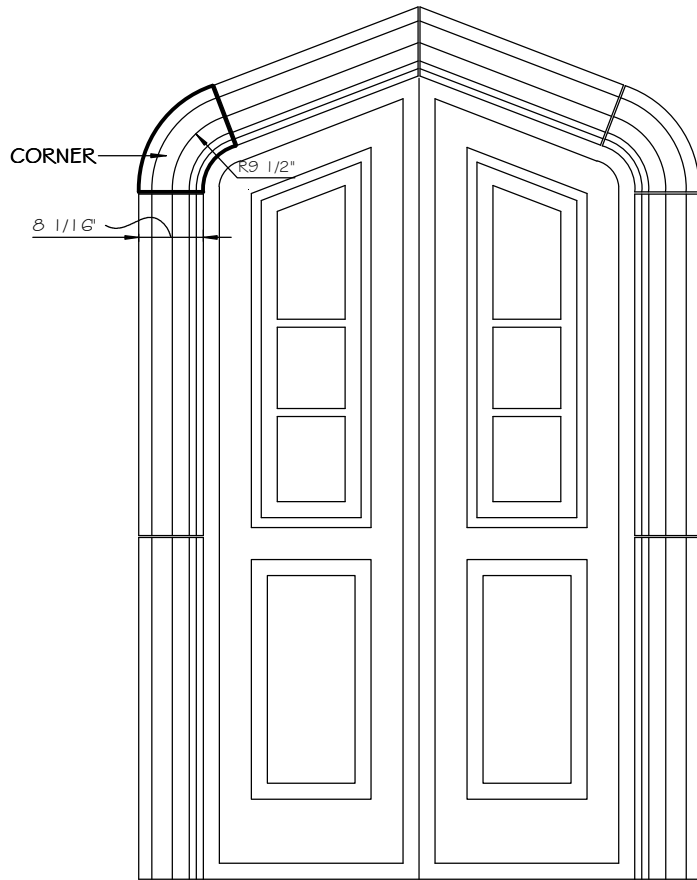

STONE CAST INC.

2300 KARBACH "B" HOUSTON TX 77092

Office: 713-683-6780 * Fax: 713-683-6749 * www.houstonstonecast.com

HUNTINGTON 8" SURR. RADIUS CORNER

SCALE AS NOTED

SECTION
SCALE 3" = 1' 0"

FRONT VIEW
SCALE 1/2" = 1' 0"

ISOMETRIC VIEW
NOT TO SCALE

STANDARD DIMENSIONS AVAILABLE

SIZE	ITEM #
8"	A4ORCO8

8" HUNTINGTON SURR. RADIUS CORNER

ITEM # A4ORCO8

FOR BRICK, STONE (NATURAL OR CULTURED)

* STUCCO APPLICATIONS