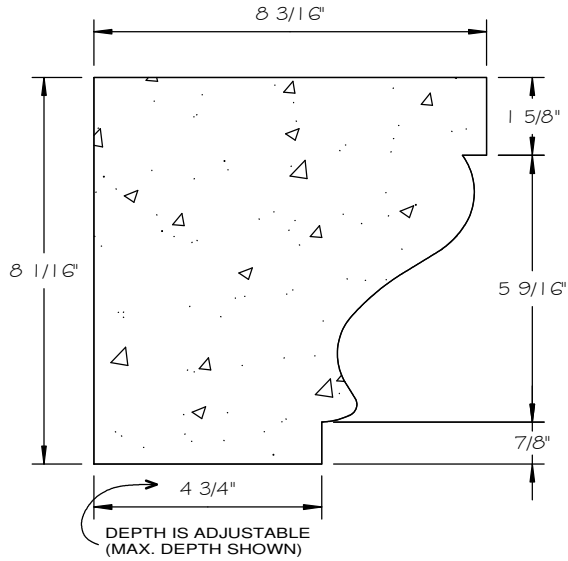

STONE CAST INC.

2300 KARBACH "B" HOUSTON TX 77092

Office: 713-683-6780 * Fax: 713-683-6749 * www.houstonstonecast.com

HUNTINGTON 8" SURR. RADIUS CORNER

SCALE AS NOTED

SECTION
SCALE 3" = 1' 0"

FRONT VIEW
SCALE 1/2" = 1' 0"

ISOMETRIC VIEW
NOT TO SCALE

STANDARD DIMENSIONS AVAILABLE

SIZE	ITEM #
8"	A4ORCO8

8" HUNTINGTON SURR. RADIUS CORNER

ITEM # A4ORCO8

FOR BRICK, STONE (NATURAL OR CULTURED)

* STUCCO APPLICATIONS