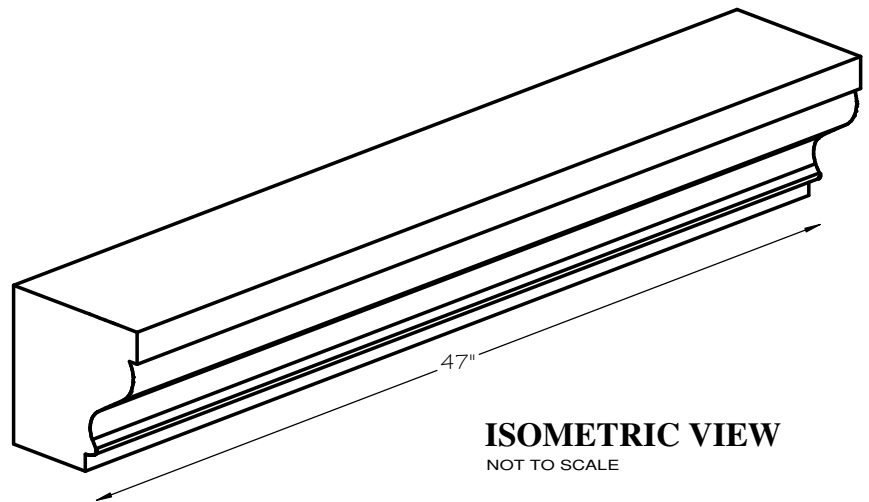

STONE CAST INC.

2300 KARBACH "B" HOUSTON TX 77092

Office: 713-683-6780 * Fax: 713-683-6749 * www.houstonstonecast.com

HUNTINGTON 8" SURROUND STRAIGHT

SCALE AS NOTED

SECTION
SCALE 3" = 1' 0"

FRONT VIEW
SCALE 1/2" = 1' 0"

ISOMETRIC VIEW
NOT TO SCALE

STANDARD DIMENSIONS AVAILABLE

SIZE	ITEM #
8"W x 47"L	A40-08

8" HUNTINGTON SURROUND STRAIGHT
ITEM # A40-08
FOR BRICK, STONE (NATURAL OR CULTURED)
‡ STUCCO APPLICATIONS