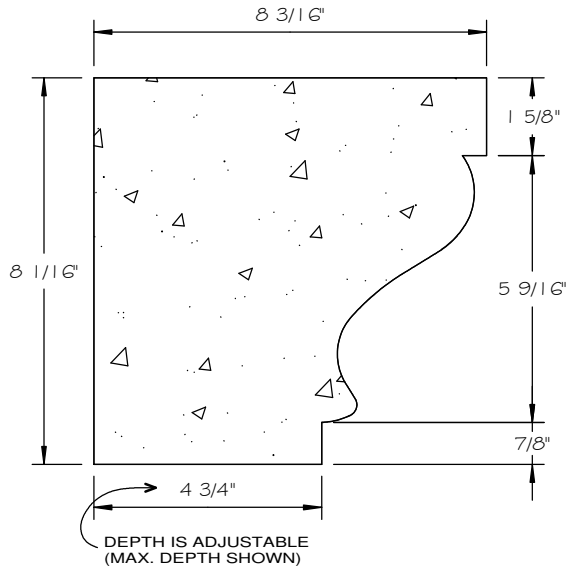

STONE CAST INC.

2300 KARBACH "B" HOUSTON TX 77092

Office: 713-683-6780 * Fax: 713-683-6749 * www.houstonstonecast.com

HUNTINGTON 8" SURROUND STRAIGHT

SCALE AS NOTED

SECTION
SCALE 3" = 1' 0"

FRONT VIEW
SCALE 1/2" = 1' 0"

ISOMETRIC VIEW
NOT TO SCALE

STANDARD DIMENSIONS AVAILABLE

SIZE	ITEM #
8"W x 47"L	A40-08

8" HUNTINGTON SURROUND STRAIGHT
ITEM # A40-08
FOR BRICK, STONE (NATURAL OR CULTURED)
‡ STUCCO APPLICATIONS