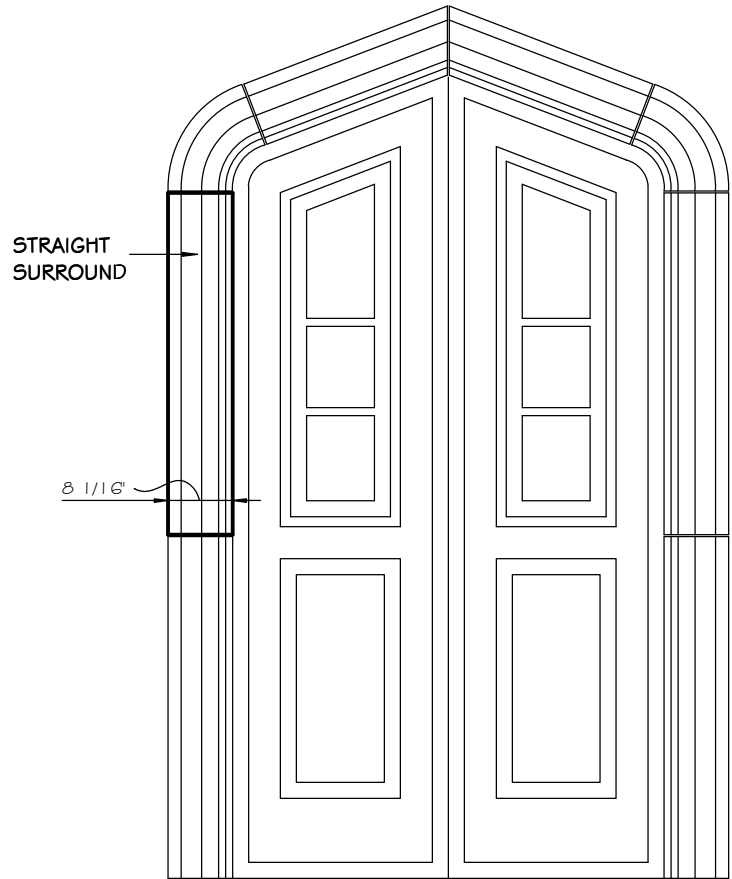

STONE CAST INC.

2300 KARBACH "B" HOUSTON TX 77092

Office: 713-683-6780 * Fax: 713-683-6749 * www.houstonstonecast.com

HUNTINGTON 8" SURROUND STRAIGHT

SCALE AS NOTED

SECTION
SCALE 3" = 1' 0"

FRONT VIEW
SCALE 1/2" = 1' 0"

ISOMETRIC VIEW
NOT TO SCALE

STANDARD DIMENSIONS AVAILABLE

SIZE	ITEM #
8"W x 47"L	A40-08

8" HUNTINGTON SURROUND STRAIGHT
ITEM # A40-08
FOR BRICK, STONE (NATURAL OR CULTURED)
‡ STUCCO APPLICATIONS