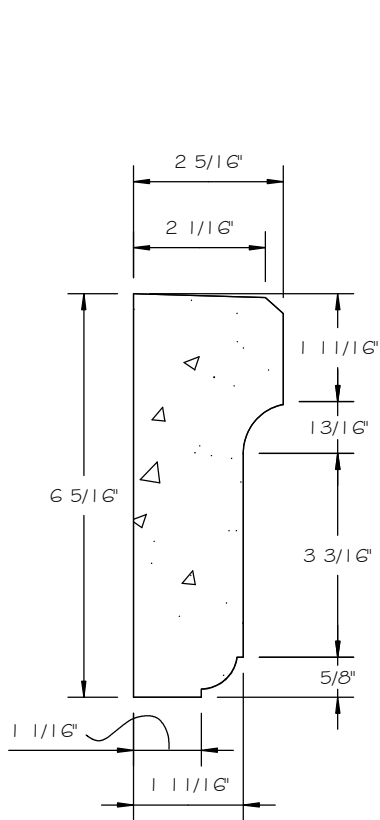

STONE CAST INC.

2300 KARBACH "B" HOUSTON TX 77092

Office: 713-683-6780 * Fax: 713-683-6749 * www.houstonstonecast.com

ISABELLA 6 1/4" SURROUND CORNER

SCALE AS NOTED

STANDARD DIMENSIONS AVAILABLE

SIZE	ITEM #
6"	A41C06
6.25"	A41C6.25
8"	A41C08

6 1/4" ISABELLA SURROUND CORNER

ITEM # A41C6.25
FOR STUCCO APPLICATIONS