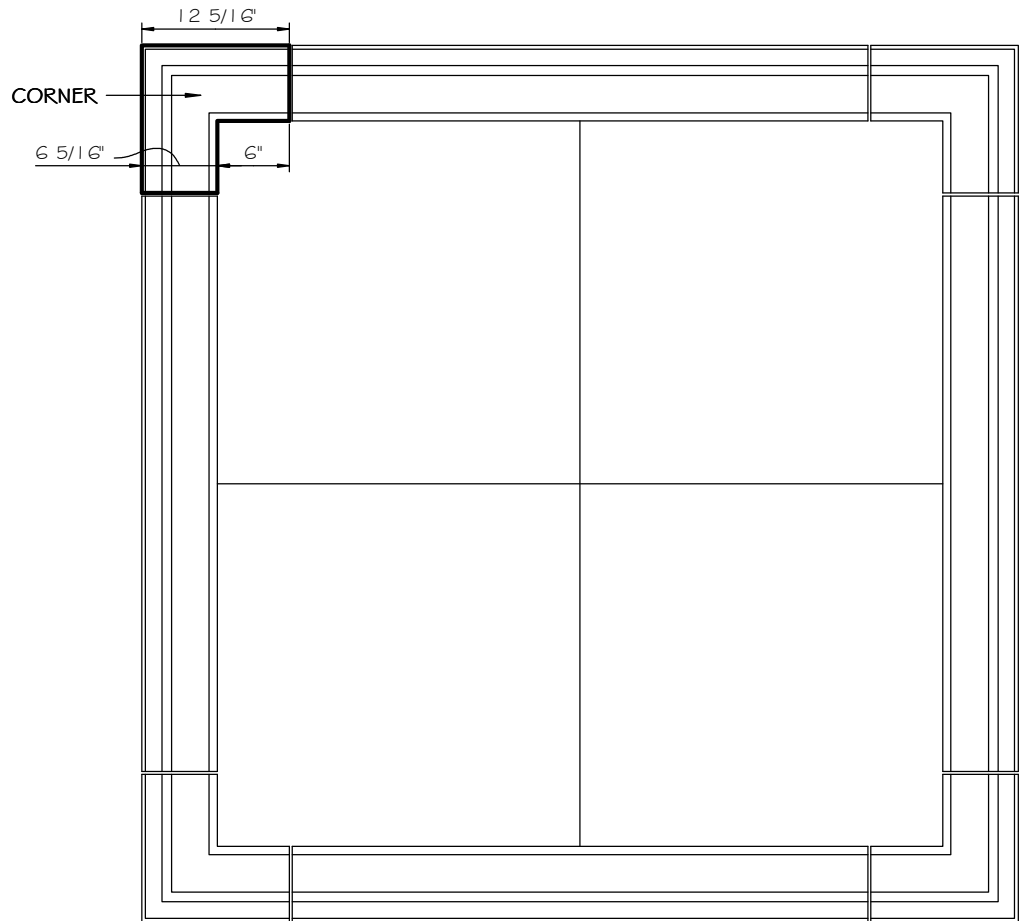

STONE CAST INC.

2300 KARBACH "B" HOUSTON TX 77092

Office: 713-683-6780 * Fax: 713-683-6749 * www.houstonstonecast.com

ISABELLA 6 1/4" SURROUND CORNER

SCALE AS NOTED

STANDARD DIMENSIONS AVAILABLE

SIZE	ITEM #
6"	A41C06
6.25"	A41C6.25
8"	A41C08

6 1/4" ISABELLA SURROUND CORNER

ITEM # A41C6.25
FOR STUCCO APPLICATIONS