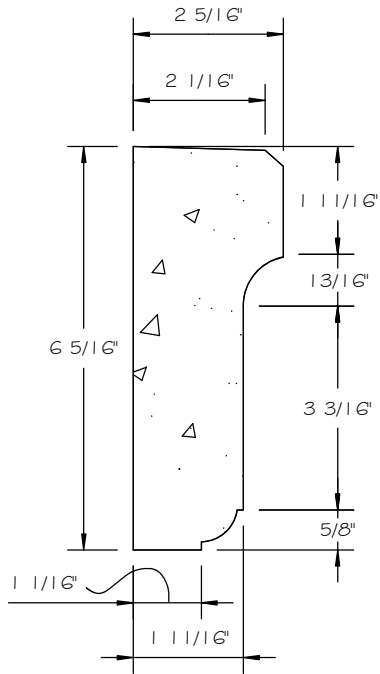

STONE CAST INC.

2300 KARBACH "B" HOUSTON TX 77092

Office: 713-683-6780 * Fax: 713-683-6749 * www.houstonstonecast.com

ISABELLA 6 1/4" SURROUND STRAIGHT

SCALE AS NOTED

STANDARD DIMENSIONS AVAILABLE

SIZE	ITEM #
6"W x 48"L	A41-06
6.25"W x 48"L	A41-6.25
8"W x 48"L	A41-08

6 1/4" ISABELLA SURROUND STRAIGHT

ITEM # A41-6.25
FOR STUCCO APPLICATIONS