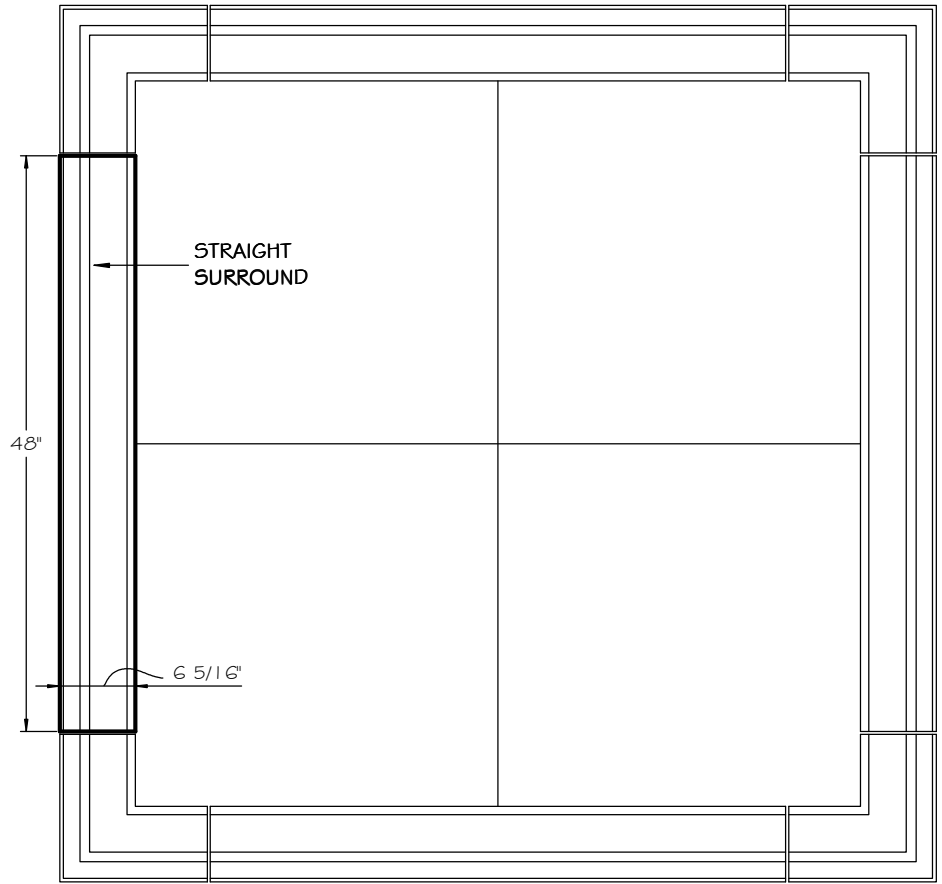

STONE CAST INC.

2300 KARBACH "B" HOUSTON TX 77092

Office: 713-683-6780 * Fax: 713-683-6749 * www.houstonstonecast.com

ISABELLA 6 1/4" SURROUND STRAIGHT

SCALE AS NOTED

STANDARD DIMENSIONS AVAILABLE

SIZE	ITEM #
6"W x 48"L	A41-06
6.25"W x 48"L	A41-6.25
8"W x 48"L	A41-08

6 1/4" ISABELLA SURROUND STRAIGHT

ITEM # A41-6.25
FOR STUCCO APPLICATIONS