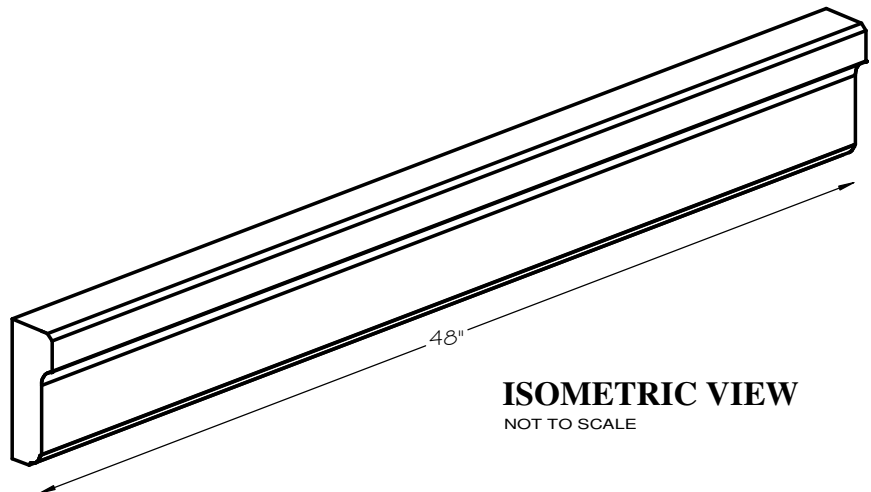

STONE CAST INC.

2300 KARBACH "B" HOUSTON TX 77092

Office: 713-683-6780 * Fax: 713-683-6749 * www.houstonstonecast.com

ISABELLA 6 1/4" SURROUND STRAIGHT

SCALE AS NOTED

STANDARD DIMENSIONS AVAILABLE

SIZE	ITEM #
6"W x 48"L	A41-06
6.25"W x 48"L	A41-6.25
8"W x 48"L	A41-08

6 1/4" ISABELLA SURROUND STRAIGHT

ITEM # A41-6.25
FOR STUCCO APPLICATIONS