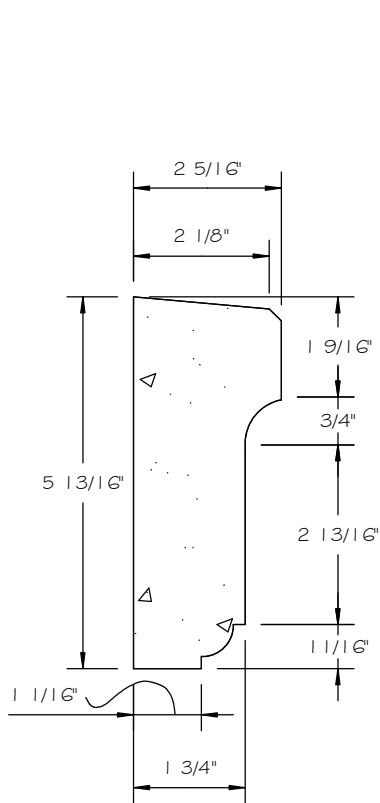

# ISABELLA 6" SURROUND CORNER

SCALE AS NOTED

## STANDARD DIMENSIONS AVAILABLE

SIZE	ITEM #
6"	A4   CO6
6.25"	A4   CG.25
8"	A4   CO8

## 6" ISABELLA SURROUND CORNER

ITEM # A4 | CO6

FOR STUCCO APPLICATIONS