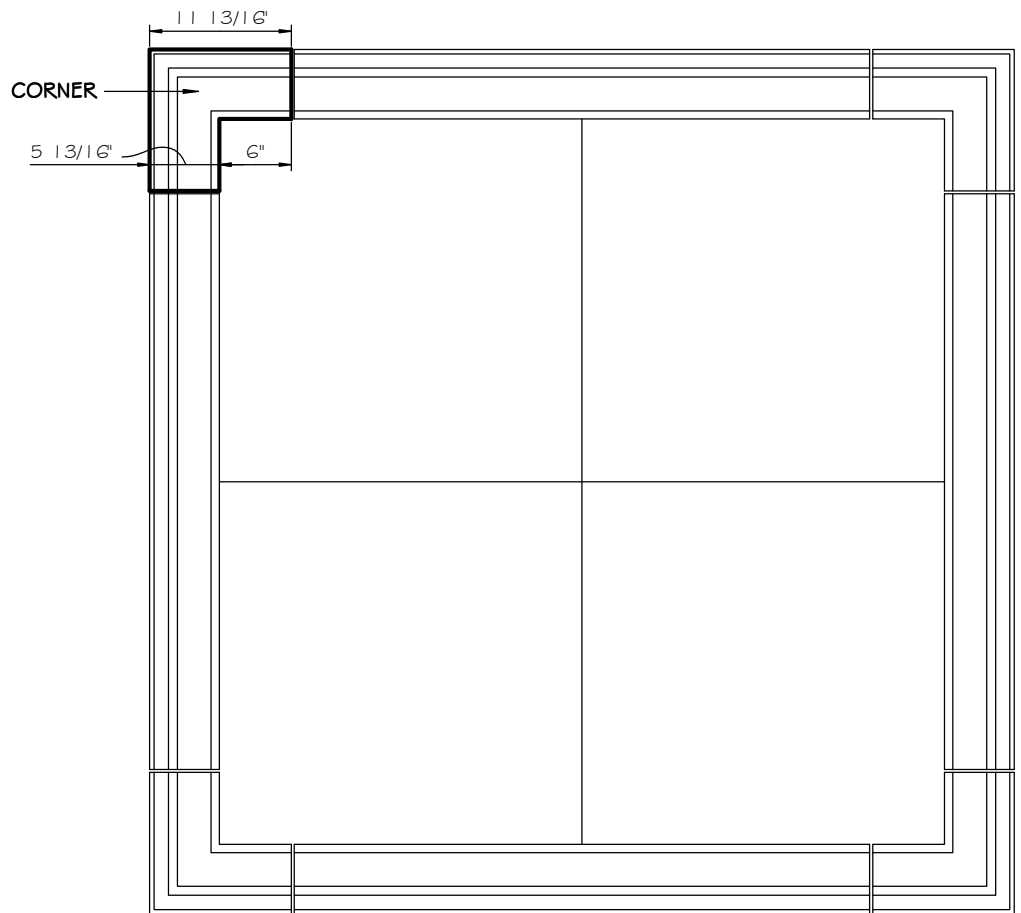

# ISABELLA 6" SURROUND CORNER

SCALE AS NOTED

## STANDARD DIMENSIONS AVAILABLE

SIZE	ITEM #
6"	A4   CO6
6.25"	A4   CG.25
8"	A4   CO8

## 6" ISABELLA SURROUND CORNER

ITEM # A4 | CO6

FOR STUCCO APPLICATIONS