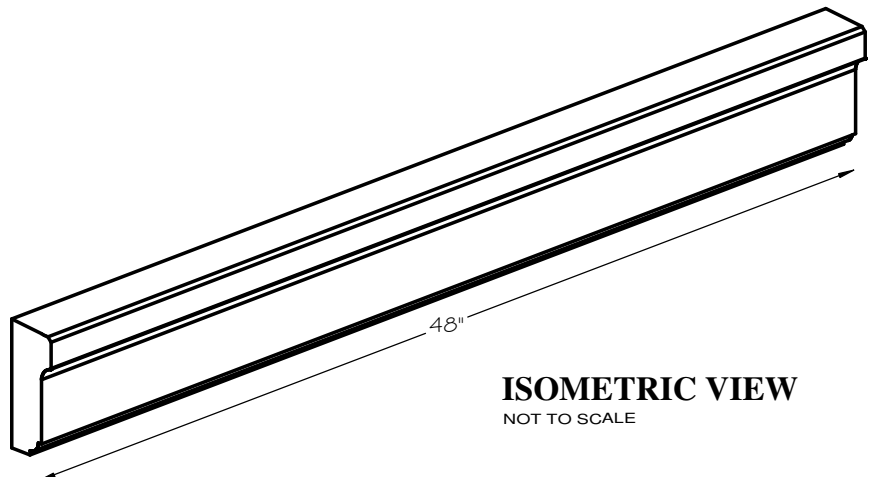

STONE CAST INC.

2300 KARBACH "B" HOUSTON TX 77092

Office: 713-683-6780 * Fax: 713-683-6749 * www.houstonstonecast.com

ISABELLA 6" SURROUND STRAIGHT

SCALE AS NOTED

SECTION

SCALE 4" = 1' 0"

FRONT VIEW

SCALE 3/4" = 1' 0"

ISOMETRIC VIEW

NOT TO SCALE

STANDARD DIMENSIONS AVAILABLE

SIZE	ITEM #
6"W x 48"L	A41-06
6.25"W x 48"L	A41-6.25
8"W x 48"L	A41-08

6" ISABELLA SURROUND STRAIGHT

ITEM # A41-06

FOR STUCCO APPLICATIONS