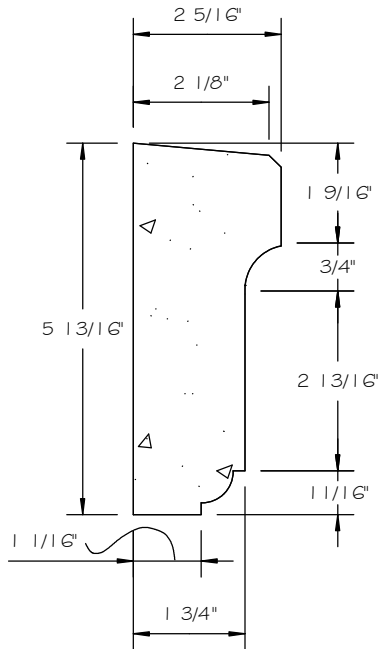

STONE CAST INC.

2300 KARBACH "B" HOUSTON TX 77092

Office: 713-683-6780 * Fax: 713-683-6749 * www.houstonstonecast.com

ISABELLA 6" SURROUND STRAIGHT

SCALE AS NOTED

SECTION

SCALE 4" = 1' 0"

FRONT VIEW

SCALE 3/4" = 1' 0"

ISOMETRIC VIEW

NOT TO SCALE

STANDARD DIMENSIONS AVAILABLE

SIZE	ITEM #
6"W x 48"L	A41-06
6.25"W x 48"L	A41-6.25
8"W x 48"L	A41-08

6" ISABELLA SURROUND STRAIGHT

ITEM # A41-06

FOR STUCCO APPLICATIONS