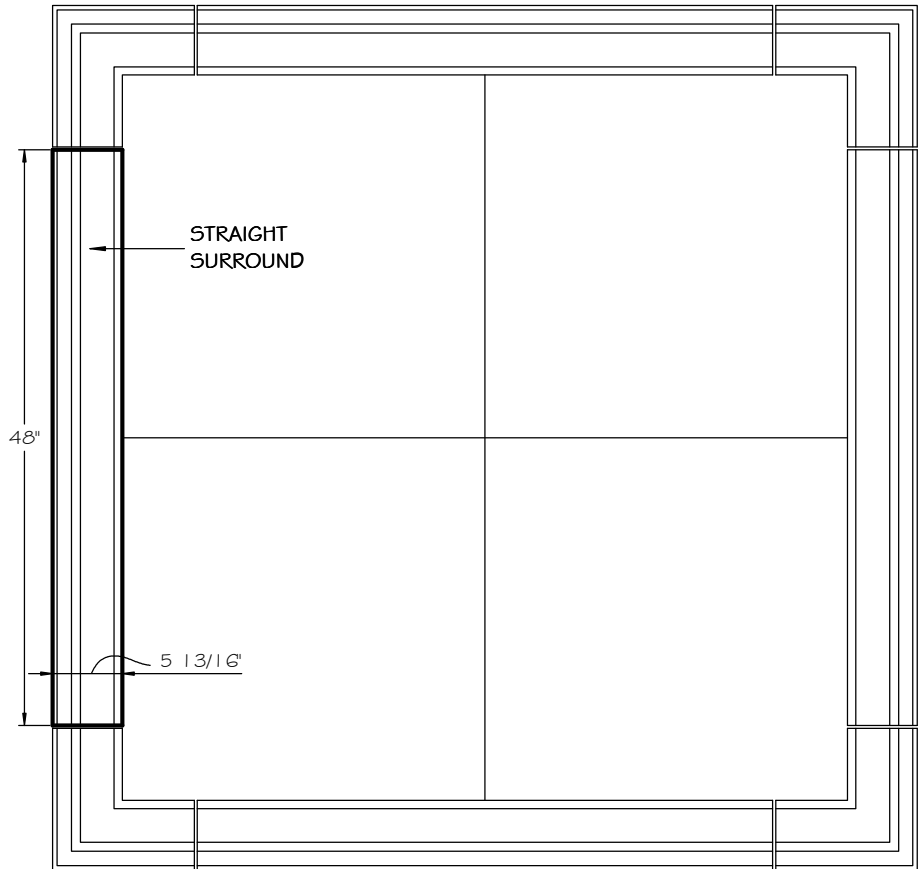

STONE CAST INC.

2300 KARBACH "B" HOUSTON TX 77092

Office: 713-683-6780 * Fax: 713-683-6749 * www.houstonstonecast.com

ISABELLA 6" SURROUND STRAIGHT

SCALE AS NOTED

SECTION

SCALE 4" = 1' 0"

FRONT VIEW

SCALE 3/4" = 1' 0"

ISOMETRIC VIEW

NOT TO SCALE

STANDARD DIMENSIONS AVAILABLE

SIZE	ITEM #
6"W x 48"L	A41-06
6.25"W x 48"L	A41-6.25
8"W x 48"L	A41-08

6" ISABELLA SURROUND STRAIGHT

ITEM # A41-06

FOR STUCCO APPLICATIONS