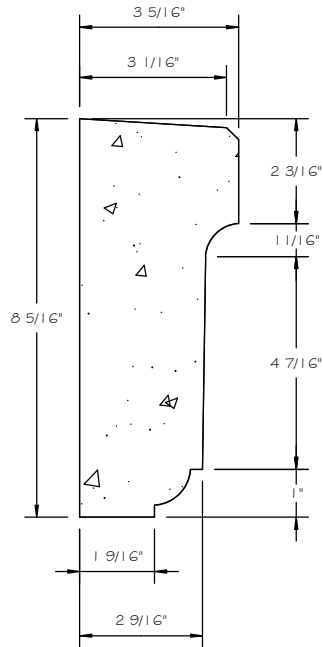

# ISABELLA 8" SURROUND CORNER

SCALE AS NOTED

**SECTION**

SCALE 3" = 1' 0"

**FRONT VIEW**

SCALE 1/2" = 1' 0"

**ISOMETRIC VIEW**

NOT TO SCALE

## STANDARD DIMENSIONS AVAILABLE

SIZE	ITEM #
6"	A4   CO6
6.25"	A4   C6.25
8"	A4   CO8

## 8" ISABELLA SURROUND CORNER

ITEM # A4 | CO8

FOR STUCCO APPLICATIONS