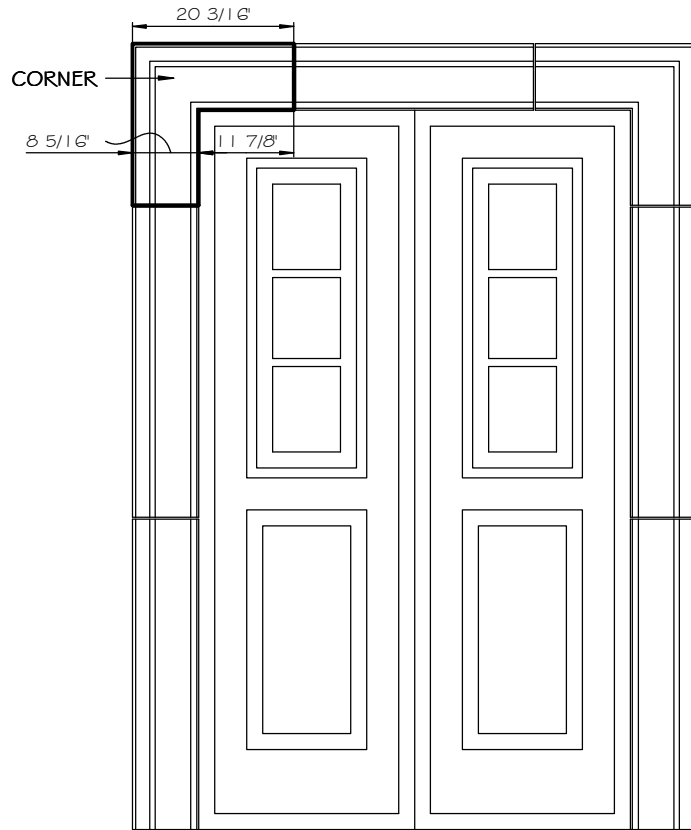

# ISABELLA 8" SURROUND CORNER

SCALE AS NOTED

**SECTION**

SCALE 3" = 1' 0"

**FRONT VIEW**

SCALE 1/2" = 1' 0"

**ISOMETRIC VIEW**

NOT TO SCALE

## STANDARD DIMENSIONS AVAILABLE

SIZE	ITEM #
6"	A4   CO6
6.25"	A4   C6.25
8"	A4   CO8

## 8" ISABELLA SURROUND CORNER

ITEM # A4 | CO8

FOR STUCCO APPLICATIONS