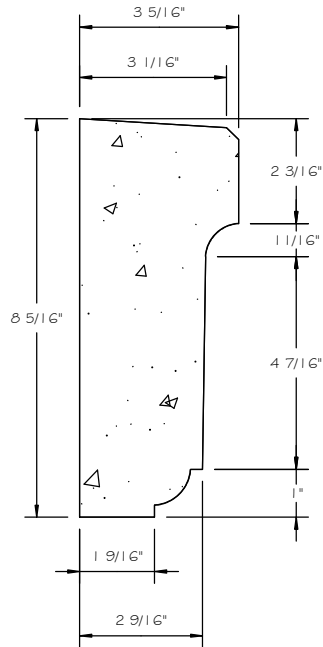

STONE CAST INC.

2300 KARBACH "B" HOUSTON TX 77092

Office: 713-683-6780 * Fax: 713-683-6749 * www.houstonstonecast.com

ISABELLA 8" SURROUND STRAIGHT

SCALE AS NOTED

SECTION

SCALE 3" = 1' 0"

FRONT VIEW

SCALE 1/2" = 1' 0"

ISOMETRIC VIEW

NOT TO SCALE

STANDARD DIMENSIONS AVAILABLE

SIZE	ITEM #
6"W x 48"L	A41-06
6.25"W x 48"L	A41-6.25
8"W x 48"L	A41-08

8" ISABELLA SURROUND STRAIGHT

ITEM # A41-08

FOR STUCCO APPLICATIONS