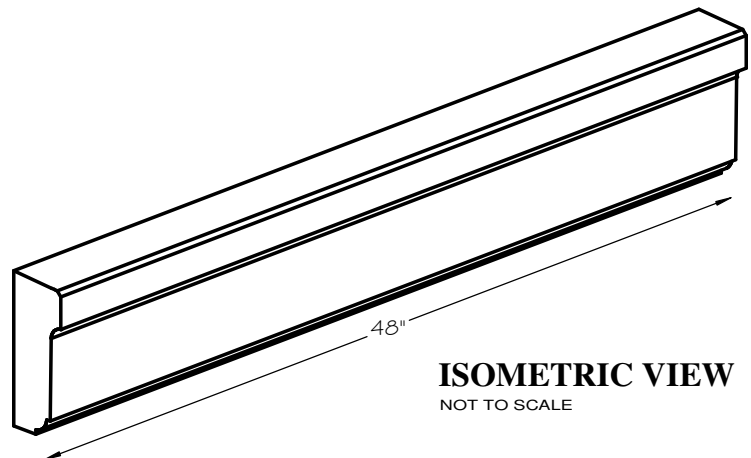

STONE CAST INC.

2300 KARBACH "B" HOUSTON TX 77092

Office: 713-683-6780 * Fax: 713-683-6749 * www.houstonstonecast.com

ISABELLA 8" SURROUND STRAIGHT

SCALE AS NOTED

SECTION

SCALE 3" = 1' 0"

FRONT VIEW

SCALE 1/2" = 1' 0"

ISOMETRIC VIEW

NOT TO SCALE

STANDARD DIMENSIONS AVAILABLE

SIZE	ITEM #
6"W x 48"L	A41-06
6.25"W x 48"L	A41-6.25
8"W x 48"L	A41-08

8" ISABELLA SURROUND STRAIGHT

ITEM # A41-08

FOR STUCCO APPLICATIONS