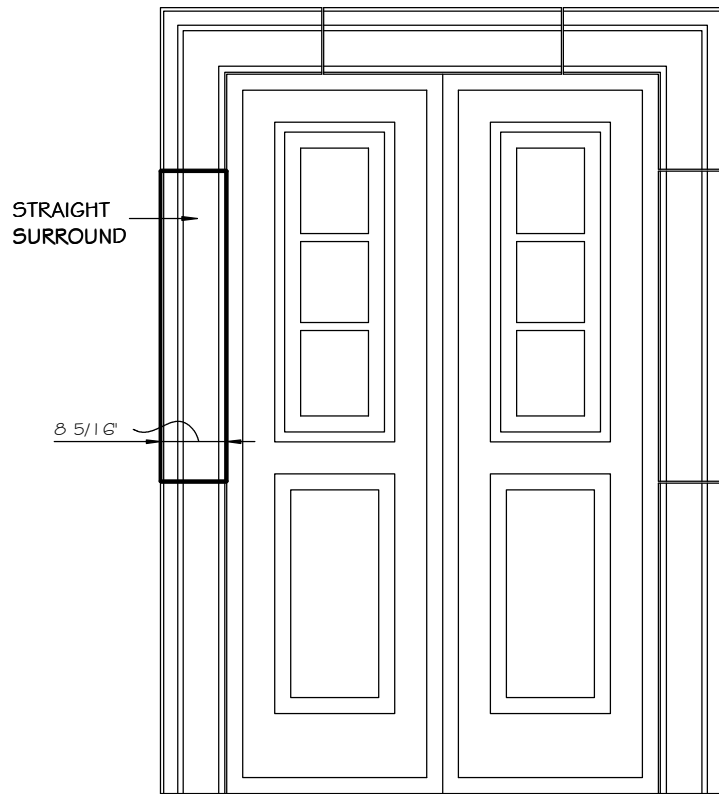

STONE CAST INC.

2300 KARBACH "B" HOUSTON TX 77092

Office: 713-683-6780 * Fax: 713-683-6749 * www.houstonstonecast.com

ISABELLA 8" SURROUND STRAIGHT

SCALE AS NOTED

SECTION

SCALE 3" = 1' 0"

FRONT VIEW

SCALE 1/2" = 1' 0"

ISOMETRIC VIEW

NOT TO SCALE

STANDARD DIMENSIONS AVAILABLE

SIZE	ITEM #
6"W x 48"L	A41-06
6.25"W x 48"L	A41-6.25
8"W x 48"L	A41-08

8" ISABELLA SURROUND STRAIGHT

ITEM # A41-08

FOR STUCCO APPLICATIONS