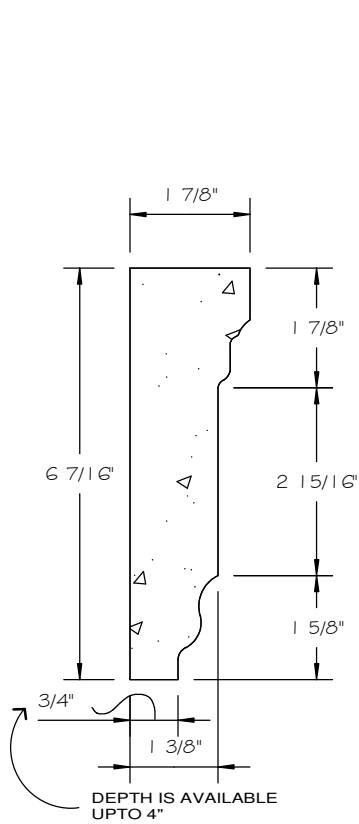

STONE CAST INC.

2300 KARBACH "B" HOUSTON TX 77092

Office: 713-683-6780 * Fax: 713-683-6749 * www.houstonstonecast.com

MICHAEL 7" SURROUND CORNER

SCALE AS NOTED

SECTION
SCALE 4" = 1' 0"

FRONT VIEW
SCALE 3/4" = 1' 0"

ISOMETRIC VIEW
NOT TO SCALE

STANDARD DIMENSIONS AVAILABLE

SIZE	ITEM #
7"	AO6C07

7" MICHAEL SURROUND CORNER

ITEM # AO6C07

FOR BRICK, STONE (NATURAL OR CULTURED)

STUCCO APPLICATIONS