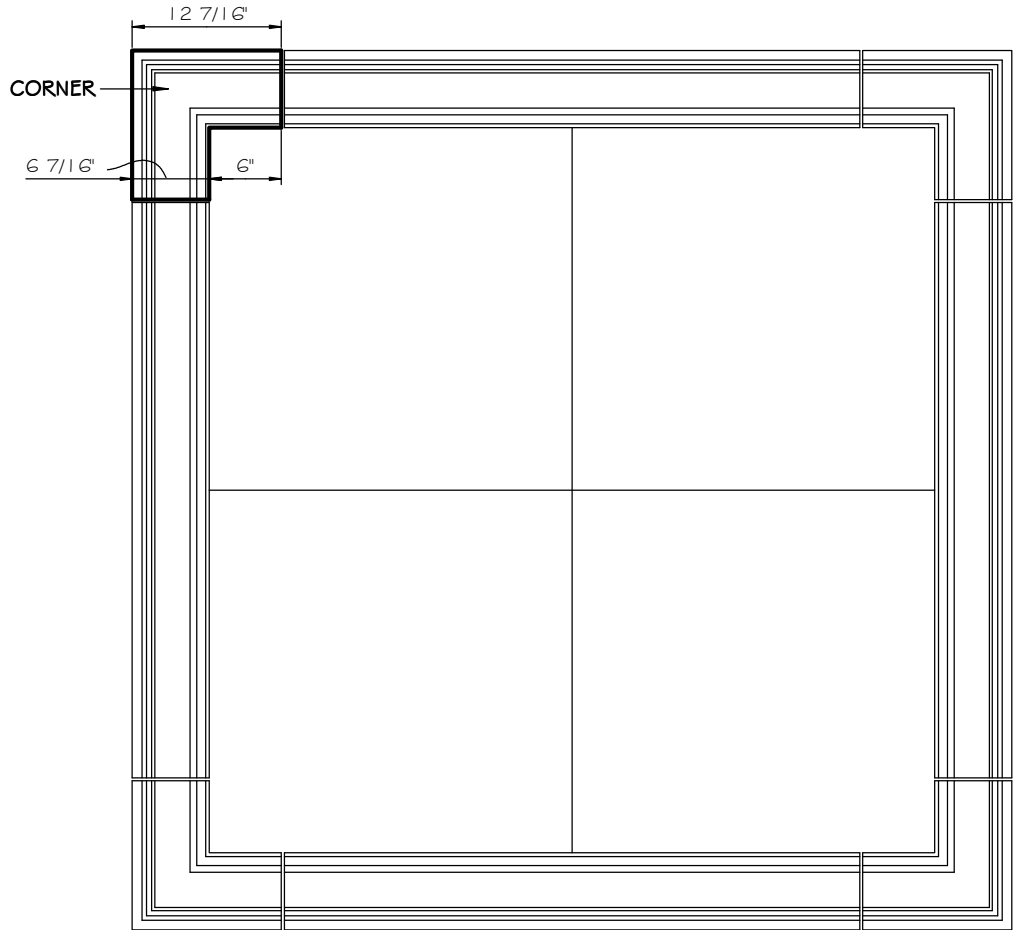

STONE CAST INC.

2300 KARBACH "B" HOUSTON TX 77092

Office: 713-683-6780 * Fax: 713-683-6749 * www.houstonstonecast.com

MICHAEL 7" SURROUND CORNER

SCALE AS NOTED

SECTION
SCALE 4" = 1' 0"

FRONT VIEW
SCALE 3/4" = 1' 0"

ISOMETRIC VIEW
NOT TO SCALE

STANDARD DIMENSIONS AVAILABLE

SIZE	ITEM #
7"	AO6C07

7" MICHAEL SURROUND CORNER

ITEM # AO6C07

FOR BRICK, STONE (NATURAL OR CULTURED)

STUCCO APPLICATIONS