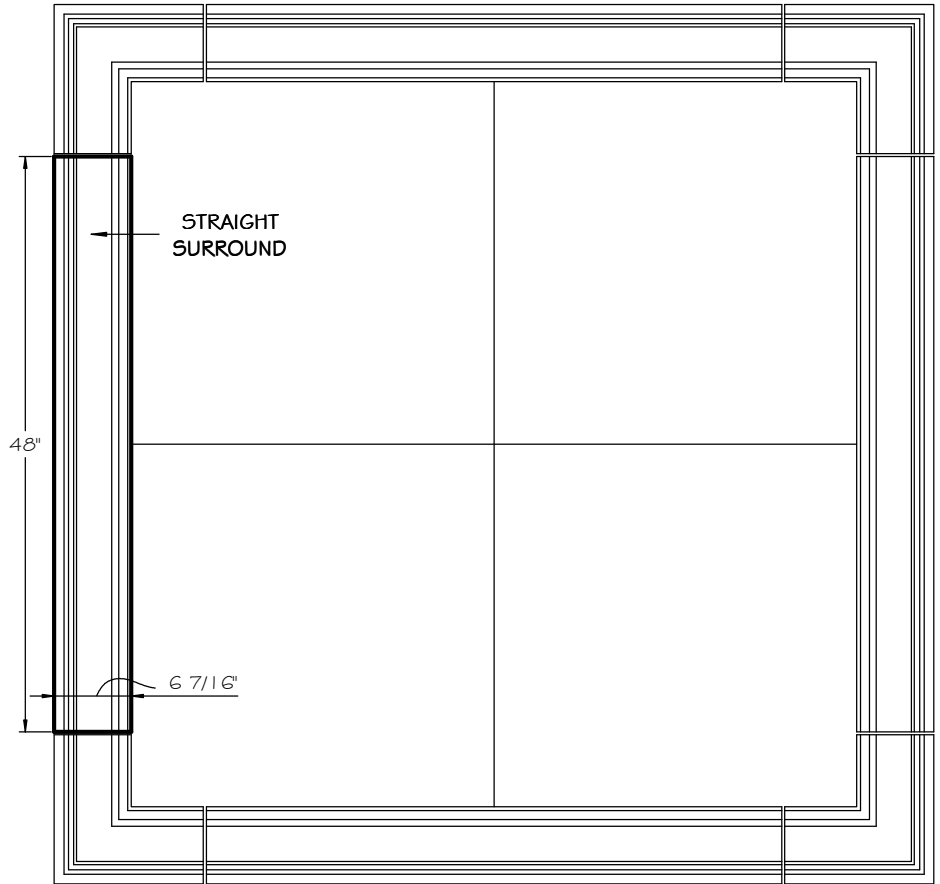

# MICHAEL 7" SURROUND STRAIGHT

SCALE AS NOTED

## STANDARD DIMENSIONS AVAILABLE

SIZE	ITEM #
7"W x 48"L	A06-07