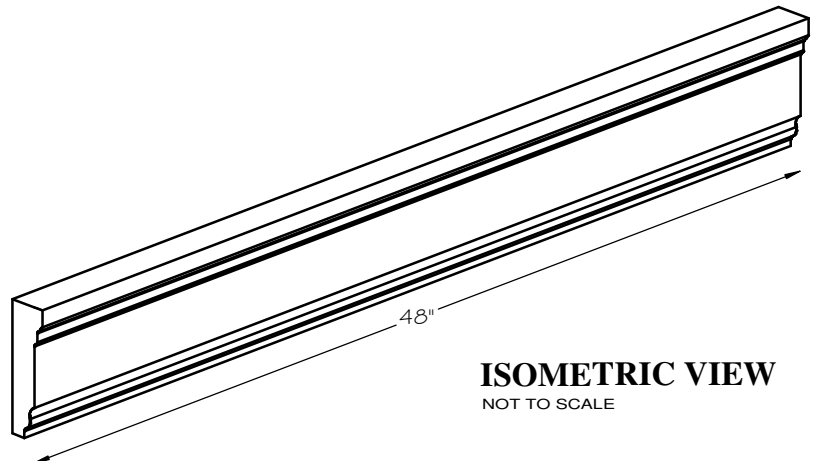

# MICHAEL 7" SURROUND STRAIGHT

SCALE AS NOTED

## STANDARD DIMENSIONS AVAILABLE

SIZE	ITEM #
7"W x 48"L	A06-07