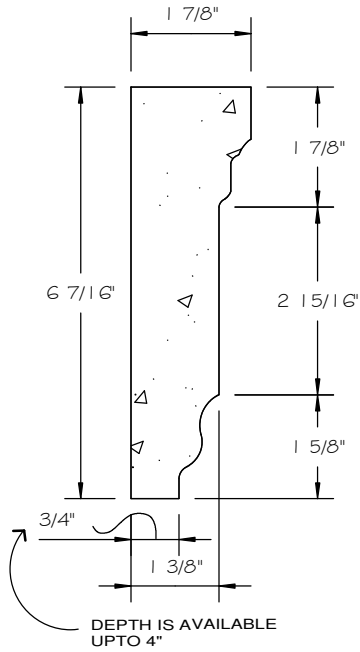

# MICHAEL 7" SURROUND STRAIGHT

SCALE AS NOTED

## STANDARD DIMENSIONS AVAILABLE

SIZE	ITEM #
7"W x 48"L	A06-07

## 7" MICHAEL SURROUND STRAIGHT

ITEM # A06-07

FOR BRICK, STONE (NATURAL OR CULTURED)

\* STUCCO APPLICATIONS