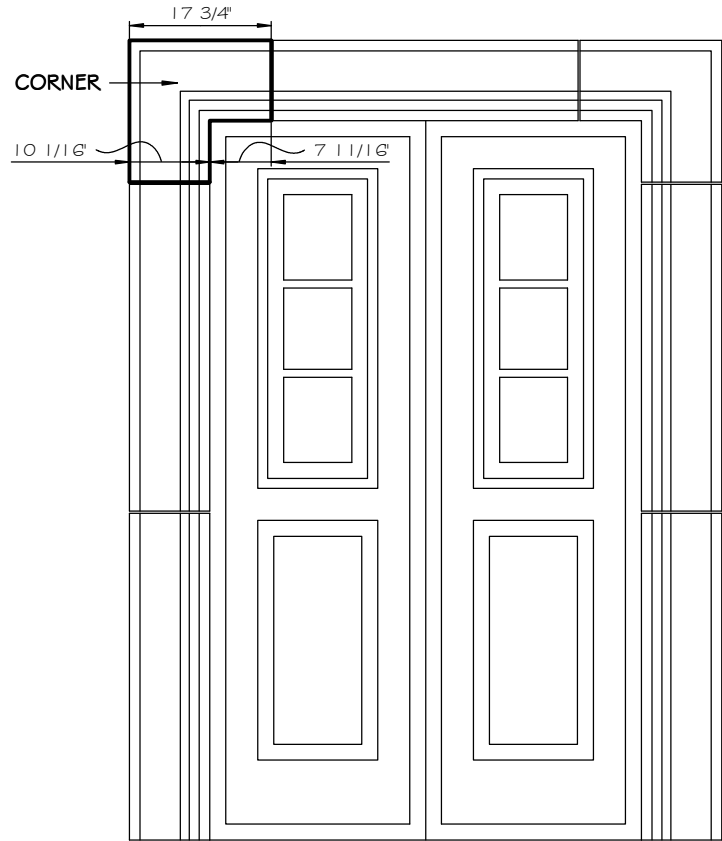

STONE CAST INC.

2300 KARBACH "B" HOUSTON TX 77092

Office: 713-683-6780 * Fax: 713-683-6749 * www.houstonstonecast.com

NATHAN 10" SURROUND CORNER

SCALE AS NOTED

SECTION

SCALE 3" = 1' 0"

FRONT VIEW

SCALE 1/2" = 1' 0"

ISOMETRIC VIEW

NOT TO SCALE

STANDARD DIMENSIONS AVAILABLE

SIZE	ITEM #
2"	A04C02
4"	A04C04
6"	A04C06
8"	A04C08
10"	A04C10
14"	A04C14

10" NATHAN SURROUND CORNER

ITEM # A04C10

FOR STUCCO APPLICATIONS