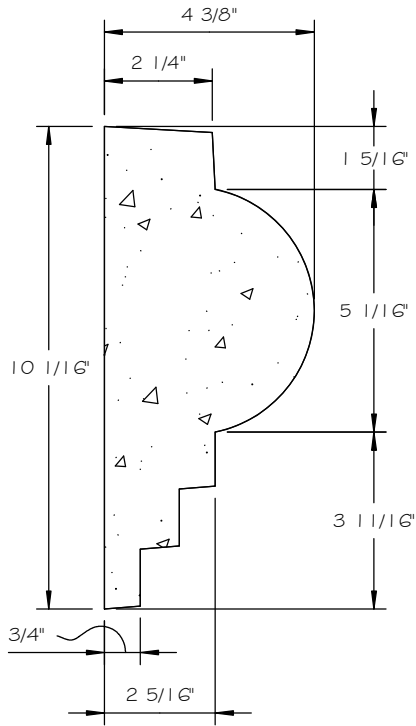

STONE CAST INC.

2300 KARBACH "B" HOUSTON TX 77092

Office: 713-683-6780 * Fax: 713-683-6749 * www.houstonstonecast.com

NATHAN 10" SURROUND CORNER

SCALE AS NOTED

SECTION

SCALE 3" = 1' 0"

FRONT VIEW

SCALE 1/2" = 1' 0"

ISOMETRIC VIEW

NOT TO SCALE

STANDARD DIMENSIONS AVAILABLE

SIZE	ITEM #
2"	A04C02
4"	A04C04
6"	A04C06
8"	A04C08
10"	A04C10
14"	A04C14

10" NATHAN SURROUND CORNER

ITEM # A04C10

FOR STUCCO APPLICATIONS