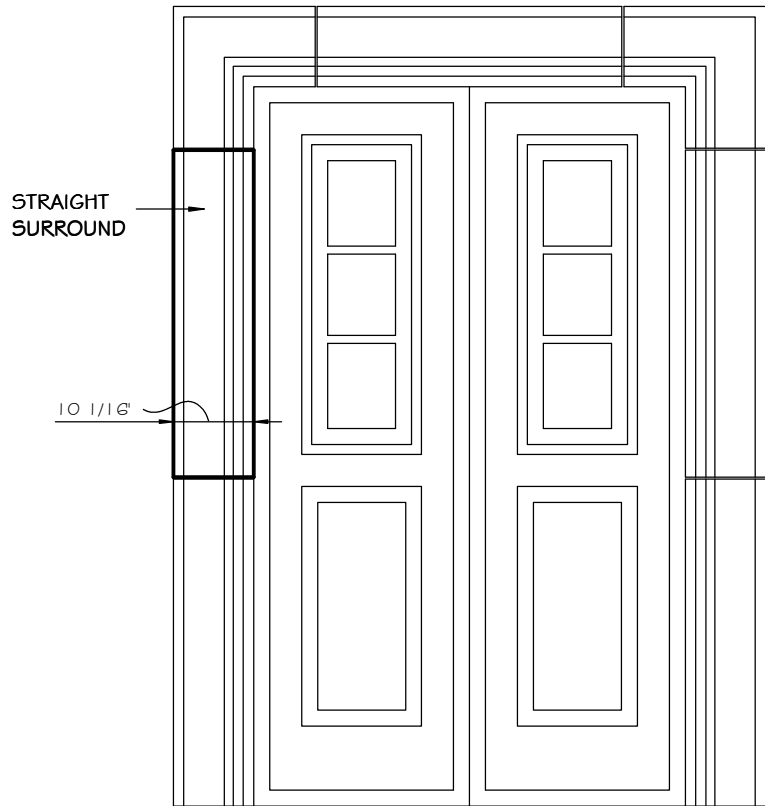

STONE CAST INC.

2300 KARBACH "B" HOUSTON TX 77092

Office: 713-683-6780 * Fax: 713-683-6749 * www.houstonstonecast.com

NATHAN 10" SURROUND STRAIGHT

SCALE AS NOTED

SECTION

SCALE 3" = 1' 0"

FRONT VIEW

SCALE 1/2" = 1' 0"

ISOMETRIC VIEW

NOT TO SCALE

STANDARD DIMENSIONS AVAILABLE

SIZE	ITEM #
2"W x 42 1/8"L	A04-02
4"W x 48"L	A04-04
6"W x 48"L	A04-06
8"W x 48"L	A04-08
10"W x 48"L	A04-10
14"W x 36 1/8"L	A04-14

10" NATHAN SURROUND STRAIGHT

ITEM # A04-10

FOR STUCCO APPLICATIONS