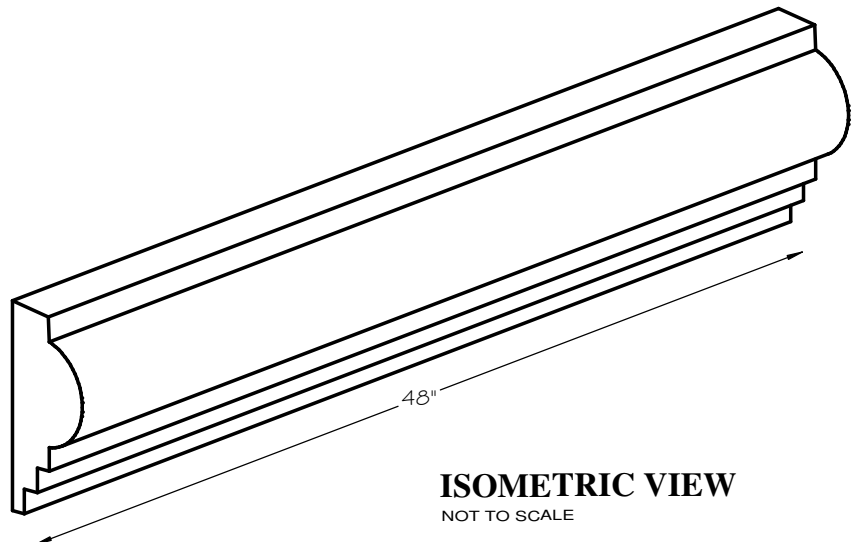

STONE CAST INC.

2300 KARBACH "B" HOUSTON TX 77092

Office: 713-683-6780 * Fax: 713-683-6749 * www.houstonstonecast.com

NATHAN 10" SURROUND STRAIGHT

SCALE AS NOTED

SECTION

SCALE 3" = 1' 0"

FRONT VIEW

SCALE 1/2" = 1' 0"

ISOMETRIC VIEW

NOT TO SCALE

STANDARD DIMENSIONS AVAILABLE

SIZE	ITEM #
2"W x 42 1/8"L	A04-02
4"W x 48"L	A04-04
6"W x 48"L	A04-06
8"W x 48"L	A04-08
10"W x 48"L	A04-10
14"W x 36 1/8"L	A04-14