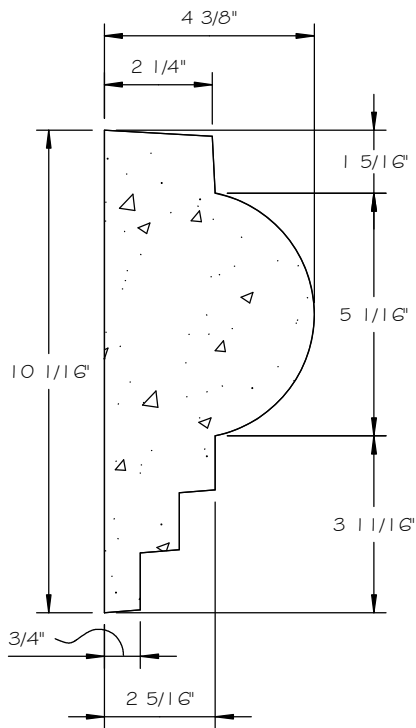

STONE CAST INC.

2300 KARBACH "B" HOUSTON TX 77092

Office: 713-683-6780 * Fax: 713-683-6749 * www.houstonstonecast.com

NATHAN 10" SURROUND STRAIGHT

SCALE AS NOTED

SECTION

SCALE 3" = 1' 0"

FRONT VIEW

SCALE 1/2" = 1' 0"

ISOMETRIC VIEW

NOT TO SCALE

STANDARD DIMENSIONS AVAILABLE

SIZE	ITEM #
2"W x 42 1/8"L	A04-02
4"W x 48"L	A04-04
6"W x 48"L	A04-06
8"W x 48"L	A04-08
10"W x 48"L	A04-10
14"W x 36 1/8"L	A04-14

10" NATHAN SURROUND STRAIGHT

ITEM # A04-10

FOR STUCCO APPLICATIONS