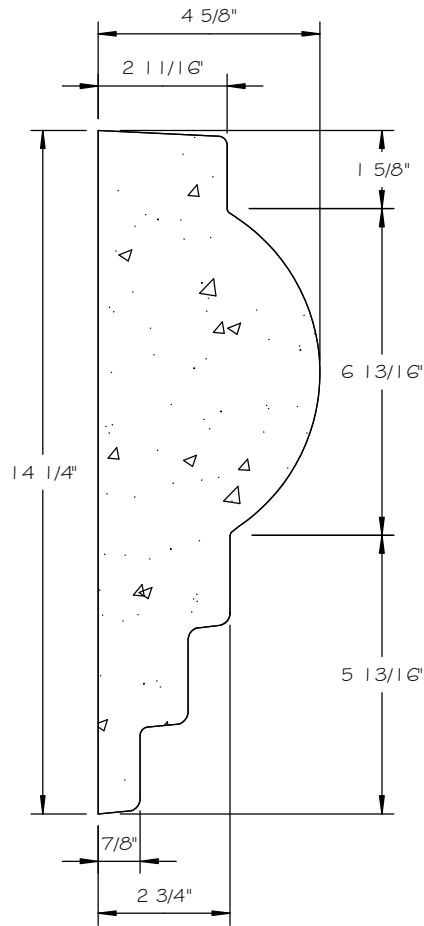

STONE CAST INC.

2300 KARBACH "B" HOUSTON TX 77092

Office: 713-683-6780 * Fax: 713-683-6749 * www.houstonstonecast.com

NATHAN 14" SURROUND CORNER

SCALE AS NOTED

SECTION

SCALE 3" = 1' 0"

FRONT VIEW

SCALE 1/2" = 1' 0"

ISOMETRIC VIEW

NOT TO SCALE

STANDARD DIMENSIONS AVAILABLE

SIZE	ITEM #
2"	A04C02
4"	A04C04
6"	A04C06
8"	A04C08
10"	A04C10
14"	A04C14

14" NATHAN SURROUND CORNER

ITEM # A04C14

FOR STUCCO APPLICATIONS