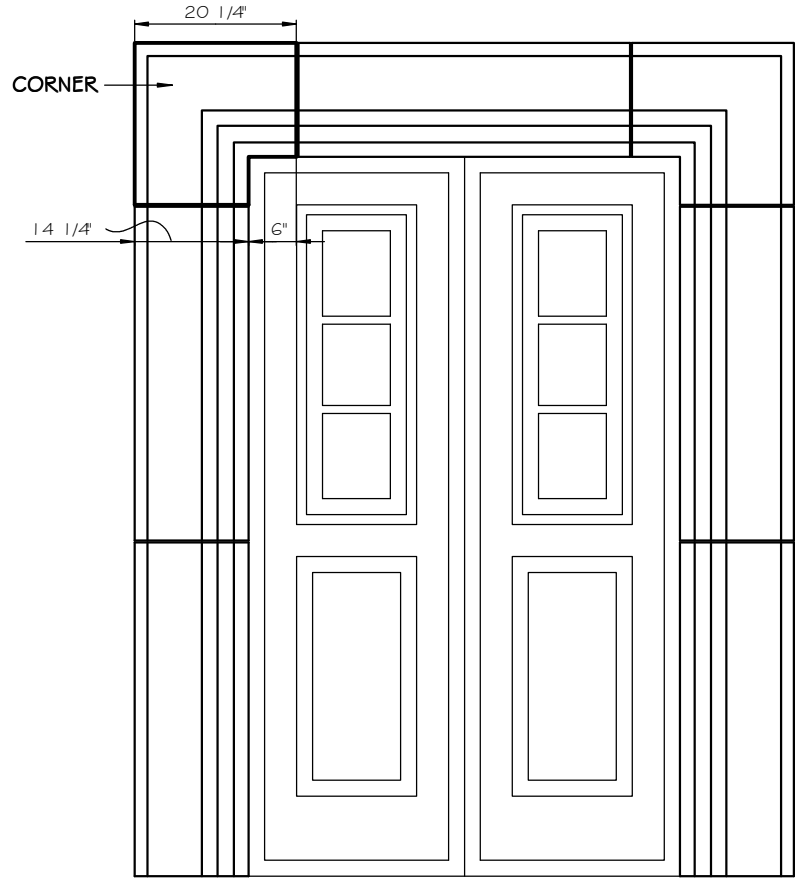

STONE CAST INC.

2300 KARBACH "B" HOUSTON TX 77092

Office: 713-683-6780 * Fax: 713-683-6749 * www.houstonstonecast.com

NATHAN 14" SURROUND CORNER

SCALE AS NOTED

SECTION

SCALE 3" = 1' 0"

FRONT VIEW

SCALE 1/2" = 1' 0"

ISOMETRIC VIEW

NOT TO SCALE

STANDARD DIMENSIONS AVAILABLE

SIZE	ITEM #
2"	A04C02
4"	A04C04
6"	A04C06
8"	A04C08
10"	A04C10
14"	A04C14

14" NATHAN SURROUND CORNER

ITEM # A04C14

FOR STUCCO APPLICATIONS