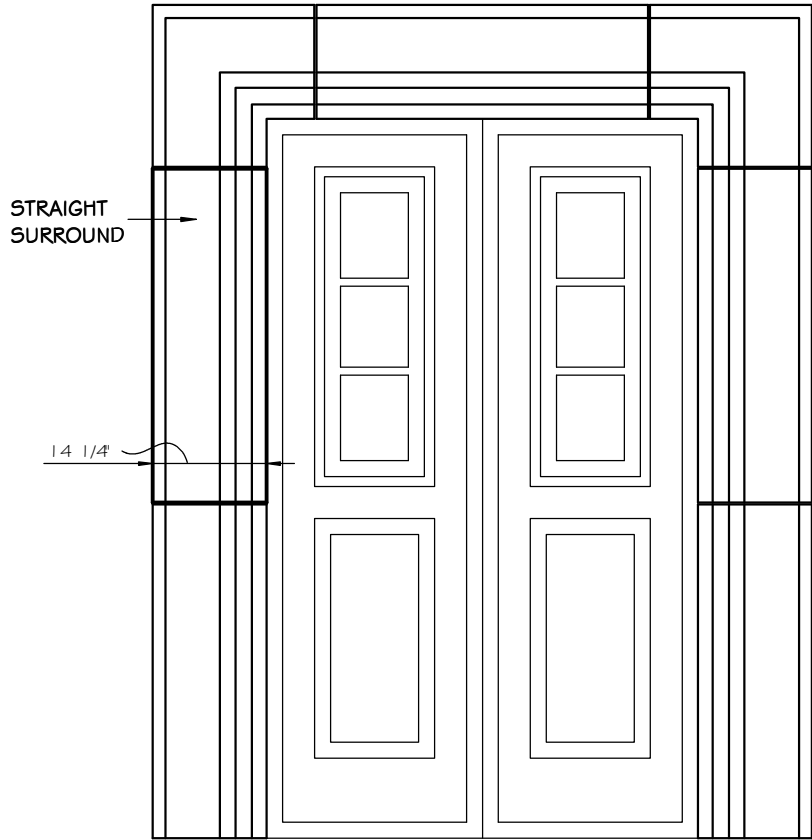

SCALE 1/2" = 1' 0"

STANDARD DIMENSIONS AVAILABLE

SIZE	ITEM #
2"W x 42 1/8"L	A04-02
4"W x 48"L	A04-04
6"W x 48"L	A04-06
8"W x 48"L	A04-08
10"W x 48"L	A04-10
14"W x 36 1/8"L	A04-14