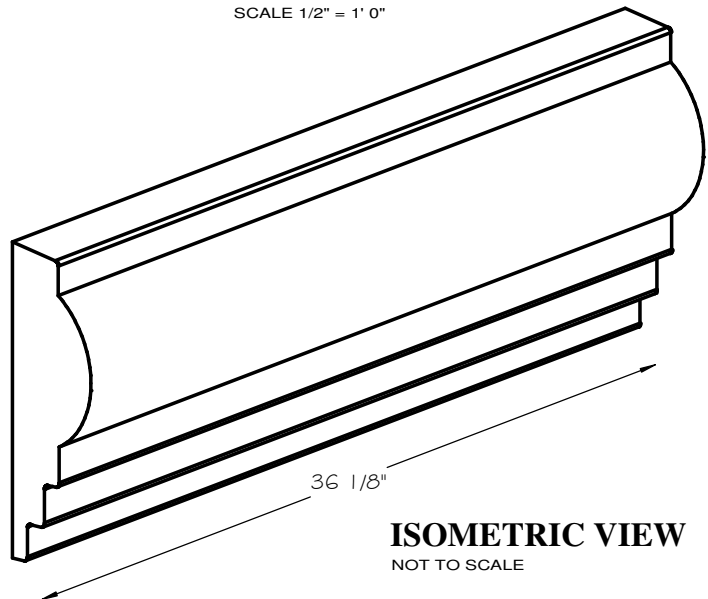

STONE CAST INC.

2300 KARBACH "B" HOUSTON TX 77092

Office: 713-683-6780 * Fax: 713-683-6749 * www.houstonstonecast.com

NATHAN 14" SURROUND STRAIGHT

SCALE AS NOTED

SECTION

SCALE 3" = 1' 0"

FRONT VIEW

SCALE 1/2" = 1' 0"

STANDARD DIMENSIONS AVAILABLE

| SIZE | ITEM # |
|-----------------|--------|
| 2"W x 42 1/8"L | A04-02 |
| 4"W x 48"L | A04-04 |
| 6"W x 48"L | A04-06 |
| 8"W x 48"L | A04-08 |
| 10"W x 48"L | A04-10 |
| 14"W x 36 1/8"L | A04-14 |

ISOMETRIC VIEW

NOT TO SCALE

14" NATHAN SURROUND STRAIGHT

ITEM # A04-14

FOR STUCCO APPLICATIONS