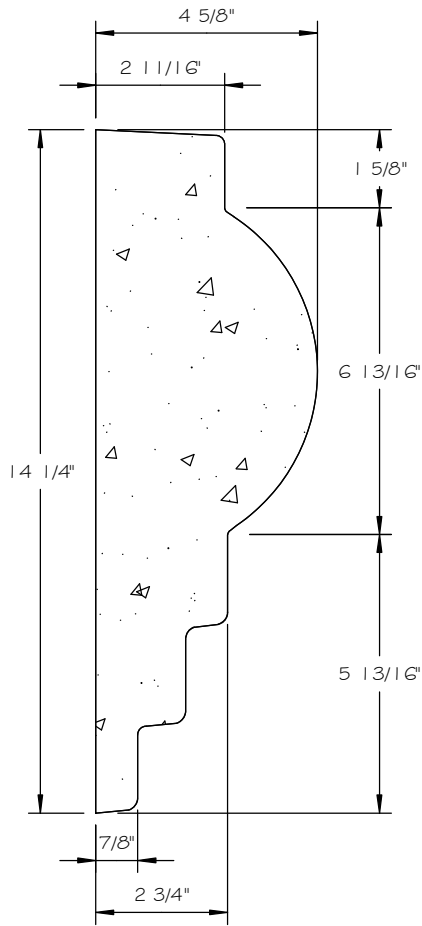

STONE CAST INC.

2300 KARBACH "B" HOUSTON TX 77092

Office: 713-683-6780 * Fax: 713-683-6749 * www.houstonstonecast.com

NATHAN 14" SURROUND STRAIGHT

SCALE AS NOTED

SECTION

SCALE 3" = 1' 0"

FRONT VIEW

SCALE 1/2" = 1' 0"

STANDARD DIMENSIONS AVAILABLE

| SIZE | ITEM # |
|-----------------|--------|
| 2"W x 42 1/8"L | A04-02 |
| 4"W x 48"L | A04-04 |
| 6"W x 48"L | A04-06 |
| 8"W x 48"L | A04-08 |
| 10"W x 48"L | A04-10 |
| 14"W x 36 1/8"L | A04-14 |

ISOMETRIC VIEW

NOT TO SCALE

14" NATHAN SURROUND STRAIGHT

ITEM # A04-14

FOR STUCCO APPLICATIONS